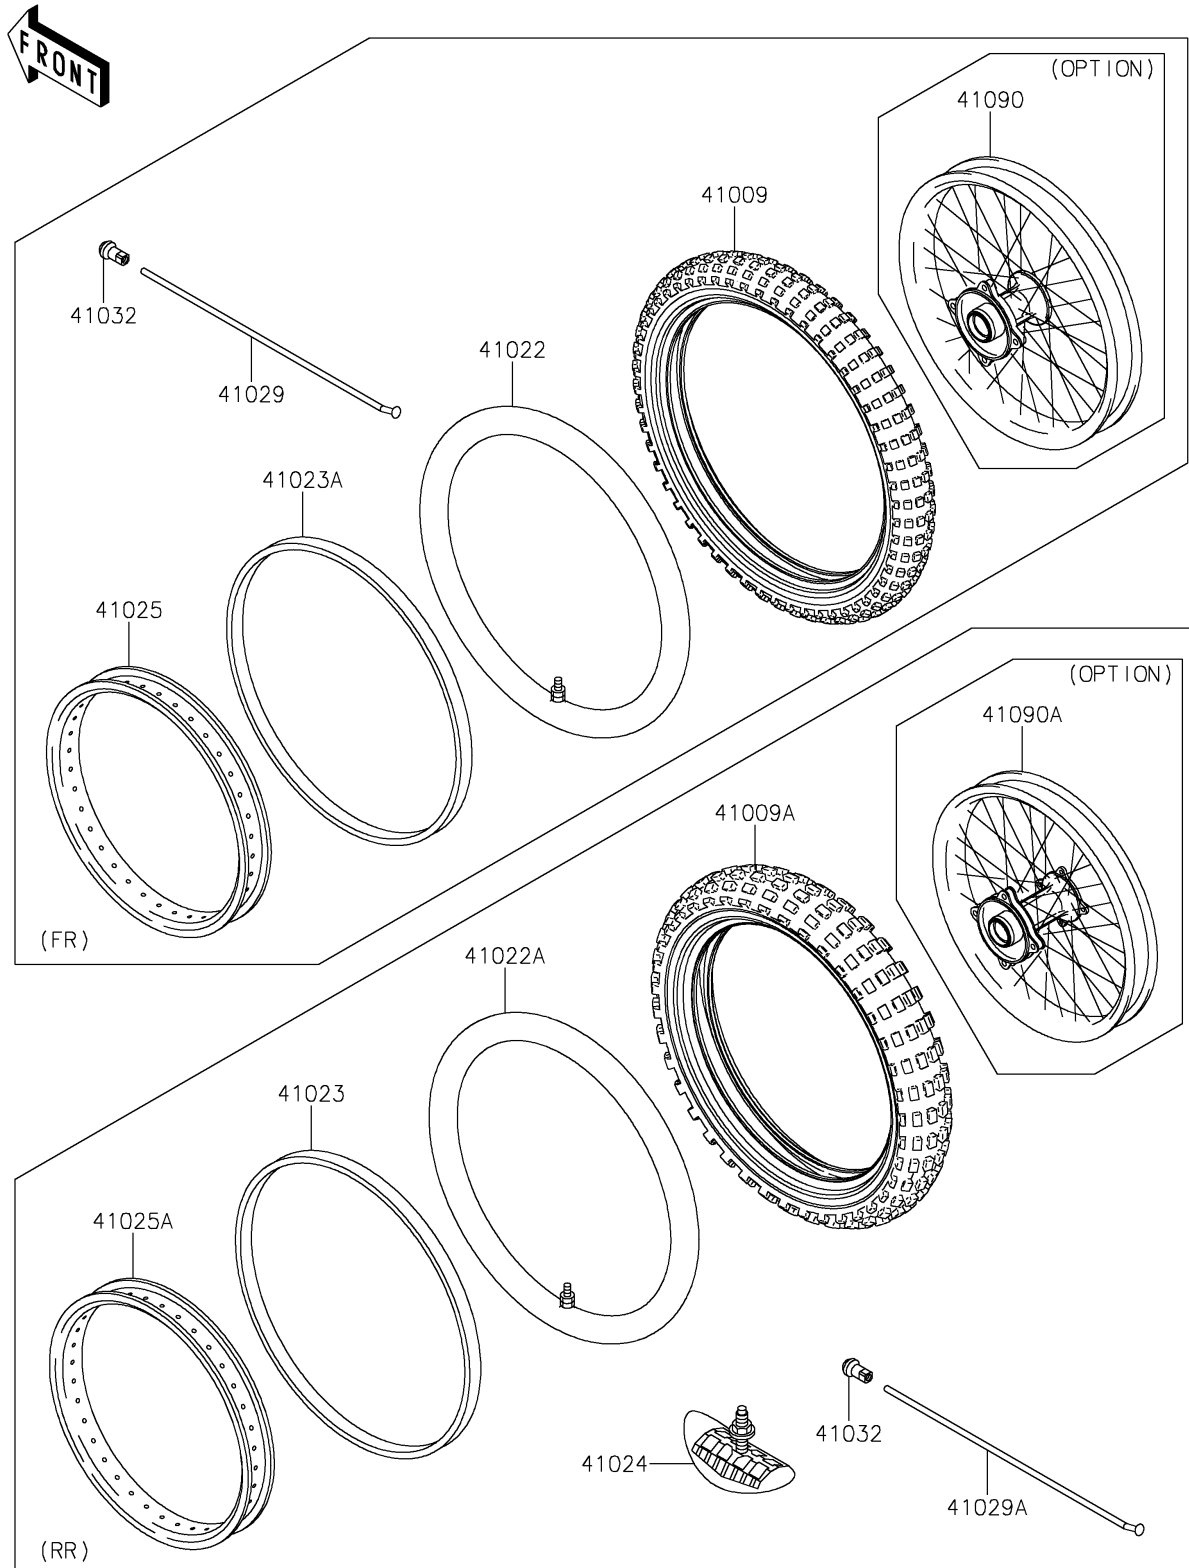

2024 KX™ 65

PARTS DIAGRAM

Wheels/Tires

F2210

2024 KX™ 65

PARTS LIST

Wheels/Tires

Kawasaki

Let the Good Times Roll®

ITEM NAME

PART NUMBER

QUANTITY
