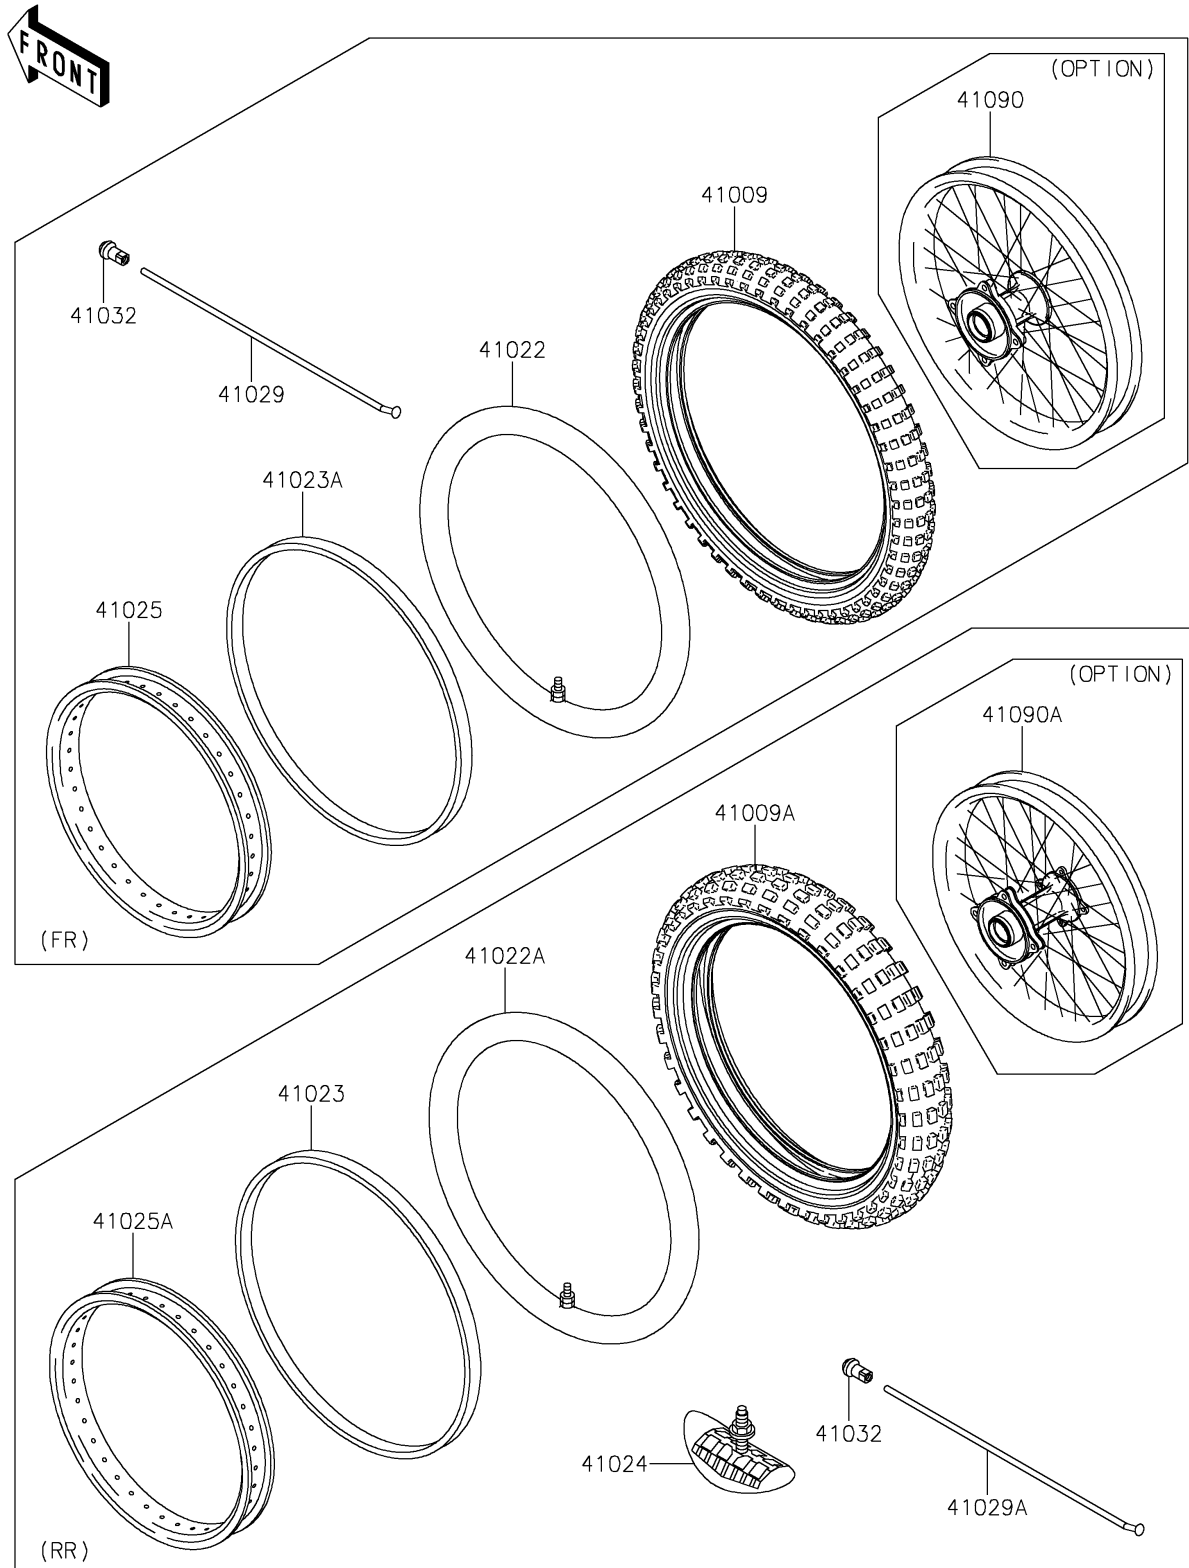

2023 KX™ 65

PARTS DIAGRAM

Wheels/Tires

F2210

2023 KX™ 65

PARTS LIST

Wheels/Tires

Kawasaki

Let the Good Times Roll®

ITEM NAME	PART NUMBER	QUANTITY
TIRE,FR,60/100-14 30M,D756F(D) (Ref # 41009)	41009-0105	1
TIRE,RR,80/100-12 41M,D756F(D) (Ref # 41009A)	41009-0106	1
TUBE-TIRE,60/100-14(D) (Ref # 41022)	41022-1114	1
TUBE-TIRE,80/100-12(D) (Ref # 41022A)	41022-1115	1
BAND-RIM,80/100-12(D) (Ref # 41023)	41023-1066	1
BAND-RIM,80/100-14(D) (Ref # 41023A)	41023-1068	1
STOPPER-RIM,1.60-M(DUNLOP) (Ref # 41024)	41024-010	1
RIM,FR,1.40X14,BLACK (Ref # 41025)	41025-0129-WC	1
RIM,RR,1.60X12,BLACK (Ref # 41025A)	41025-0130-WC	1
SPOKE-INNER,FR,150MMX159D (Ref # 41029)	41029-1302	28
SPOKE-INNER,RR,125.5MMX167D (Ref # 41029A)	41029-1303	28
NIPPLE-SPOKE (Ref # 41032)	41032-1055	56
WHEEL,FR,1.40X14,BLACK (Ref # 41090)	41090-0099-WC	1
WHEEL,RR,1.60X12,BLACK (Ref # 41090A)	41090-0100-WC	1