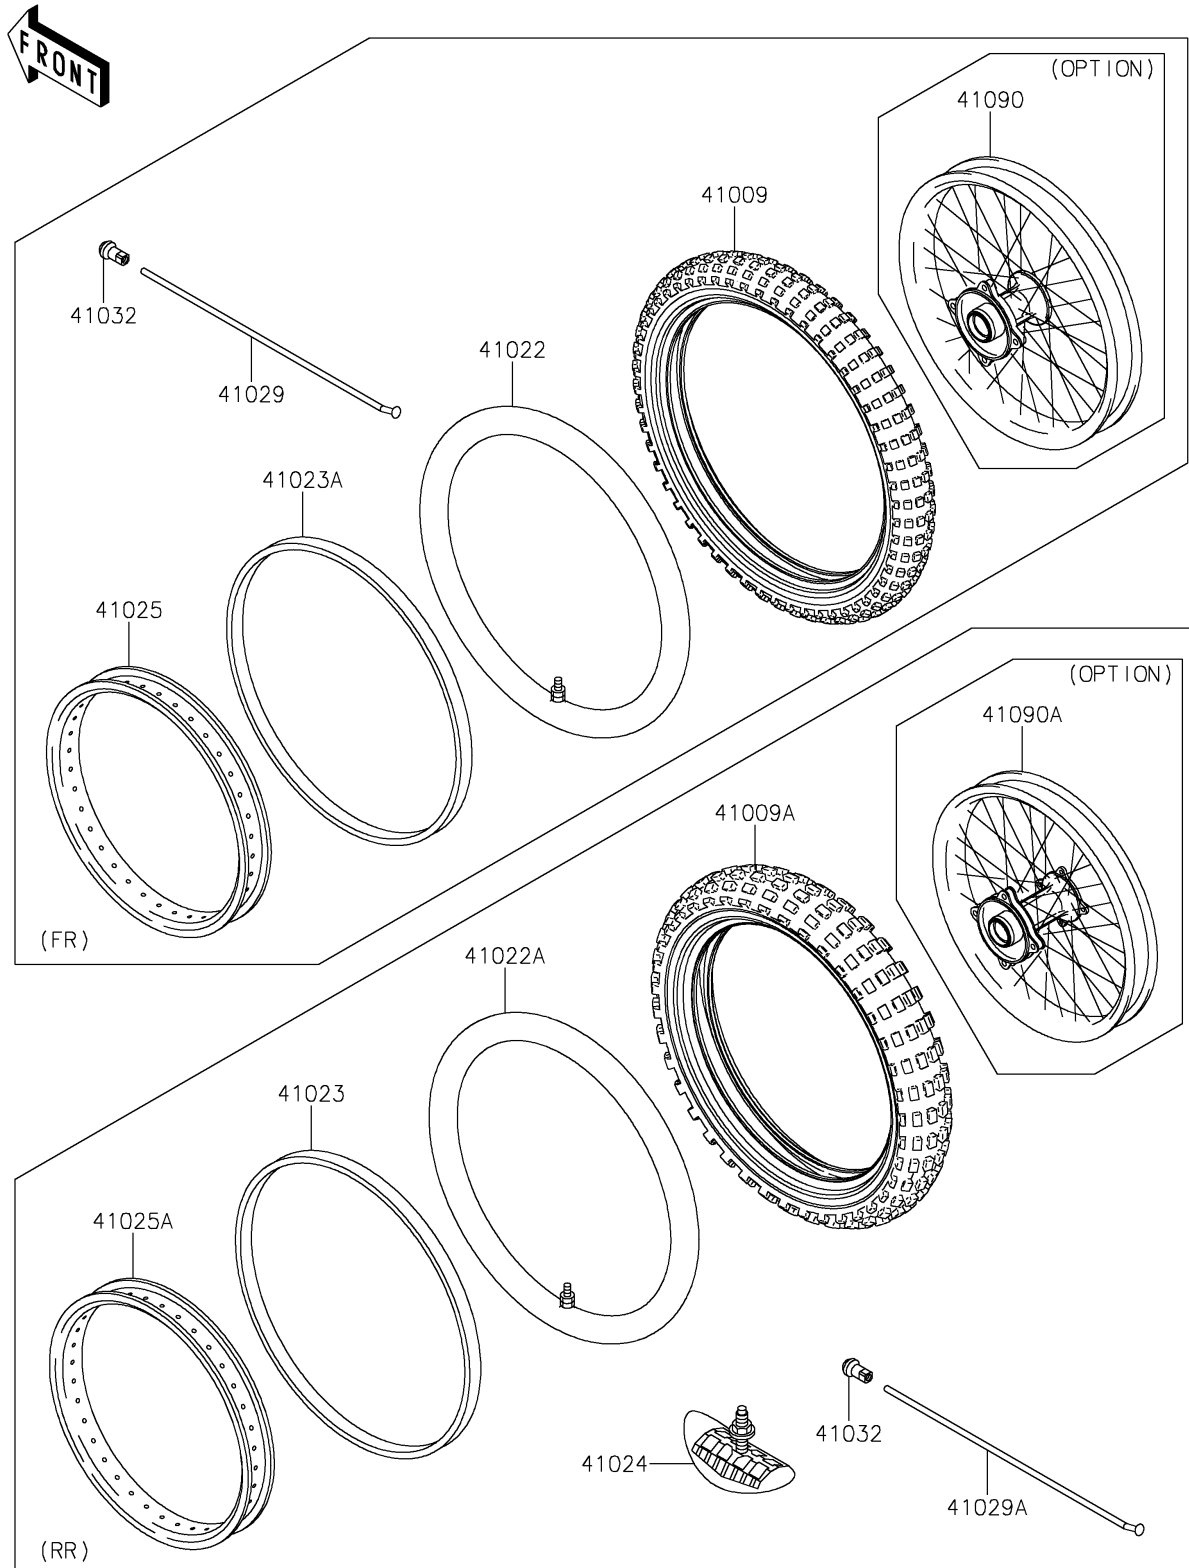

2022 KX™ 65

PARTS DIAGRAM

Wheels/Tires

F2210

2022 KX™ 65

PARTS LIST

Wheels/Tires

ITEM NAME	PART NUMBER	QUANTITY
TIRE,FR,60/100-14 30M,D756F(D) (Ref # 41009)	41009-0105	1
TIRE,RR,80/100-12 41M,D756F(D) (Ref # 41009A)	41009-0106	1
TUBE-TIRE,60/100-14(D) (Ref # 41022)	41022-1114	1
TUBE-TIRE,80/100-12(D) (Ref # 41022A)	41022-1115	1
BAND-RIM,80/100-12(D) (Ref # 41023)	41023-1066	1
BAND-RIM,80/100-14(D) (Ref # 41023A)	41023-1068	1
STOPPER-RIM,1.60-M(DUNLOP) (Ref # 41024)	41024-010	1
RIM,FR,1.40X14,BLACK (Ref # 41025)	41025-0129-WC	1
RIM,RR,1.60X12,BLACK (Ref # 41025A)	41025-0130-WC	1
SPOKE-INNER,FR,150MMX159D (Ref # 41029)	41029-1302	28
SPOKE-INNER,RR,125.5MMX167D (Ref # 41029A)	41029-1303	28
NIPPLE-SPOKE (Ref # 41032)	41032-1055	56
WHEEL,FR,1.40X14,BLACK (Ref # 41090)	41090-0099-WC	1
WHEEL,RR,1.60X12,BLACK (Ref # 41090A)	41090-0100-WC	1