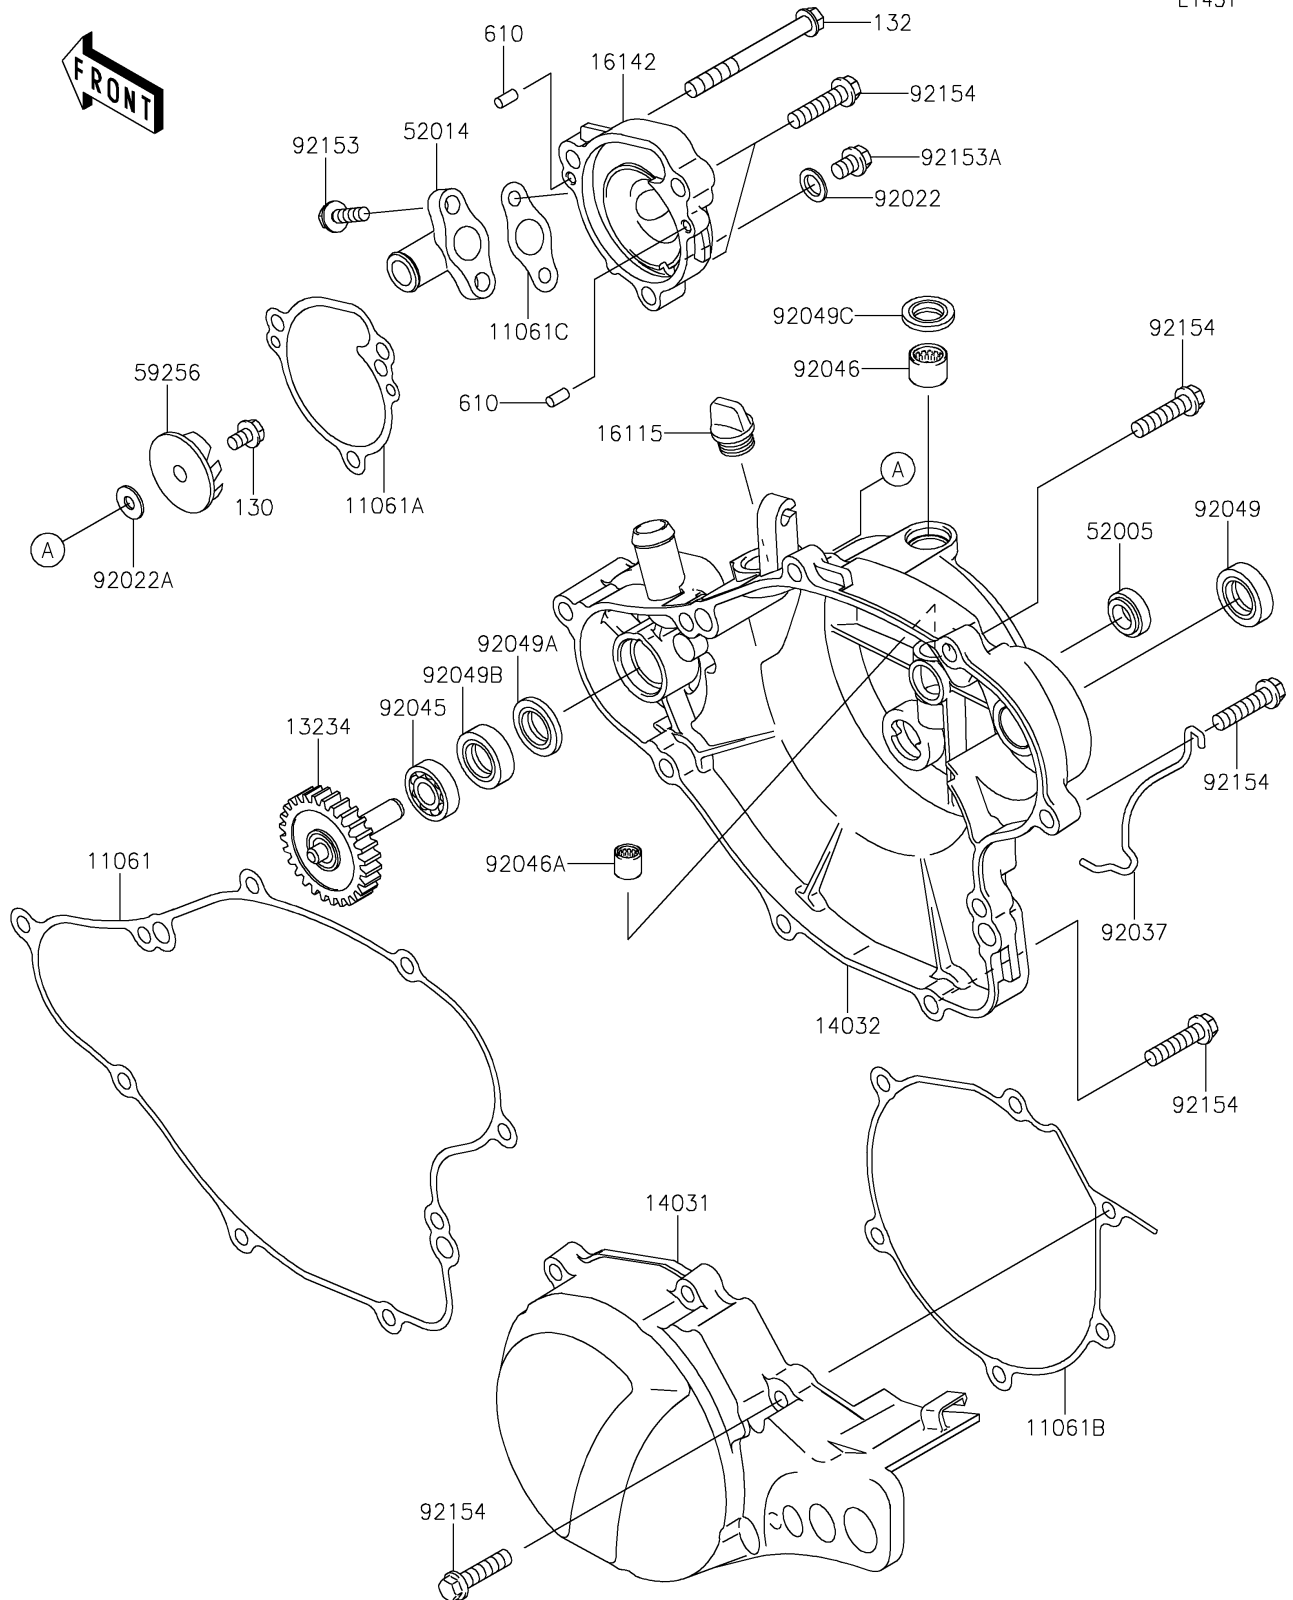

2025 KX™ 65

PARTS DIAGRAM

Engine Cover(s)

E1431

2025 KX™ 65

PARTS LIST

Engine Cover(s)

Kawasaki

Let the Good Times Roll®

ITEM NAME

PART NUMBER

QUANTITY
