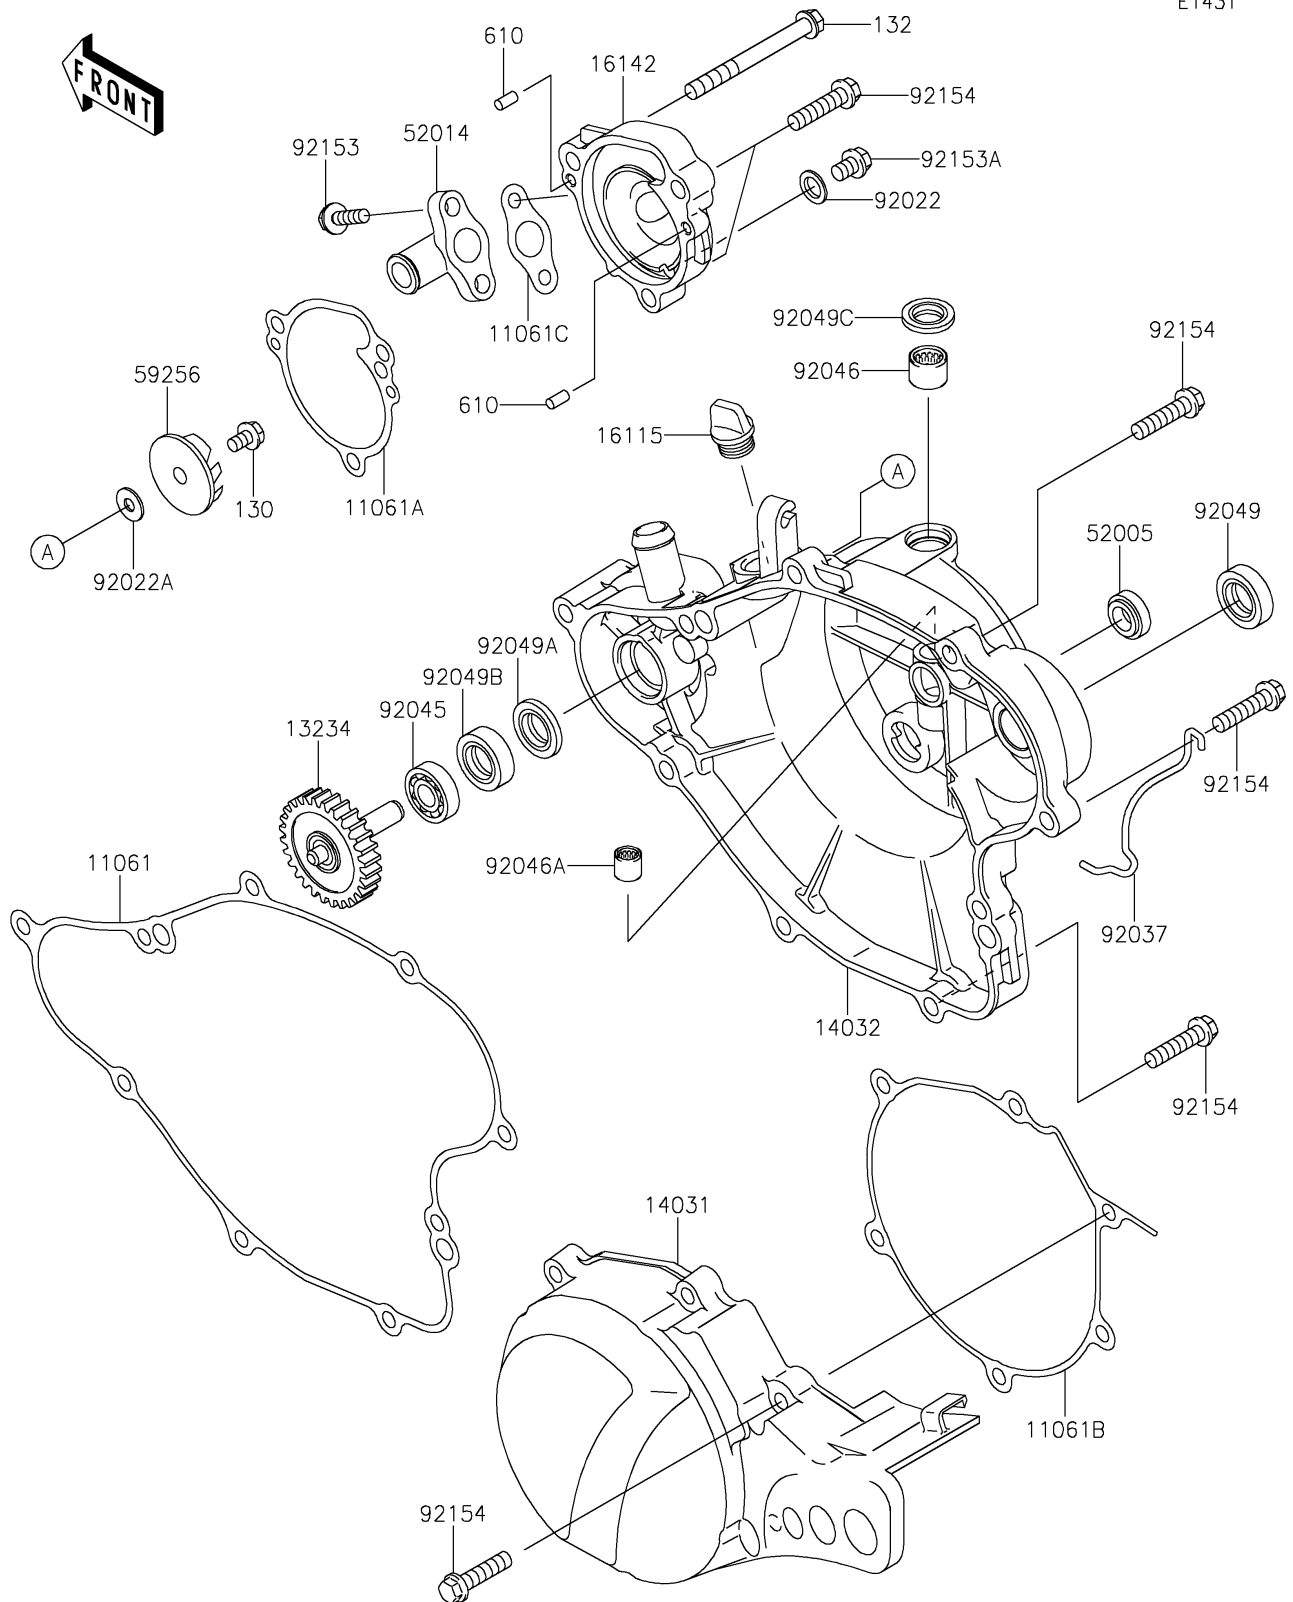

2024 KX™ 65

PARTS DIAGRAM

Engine Cover(s)

E1431

2024 KX™ 65

PARTS LIST

Engine Cover(s)

ITEM NAME

PART NUMBER

QUANTITY
