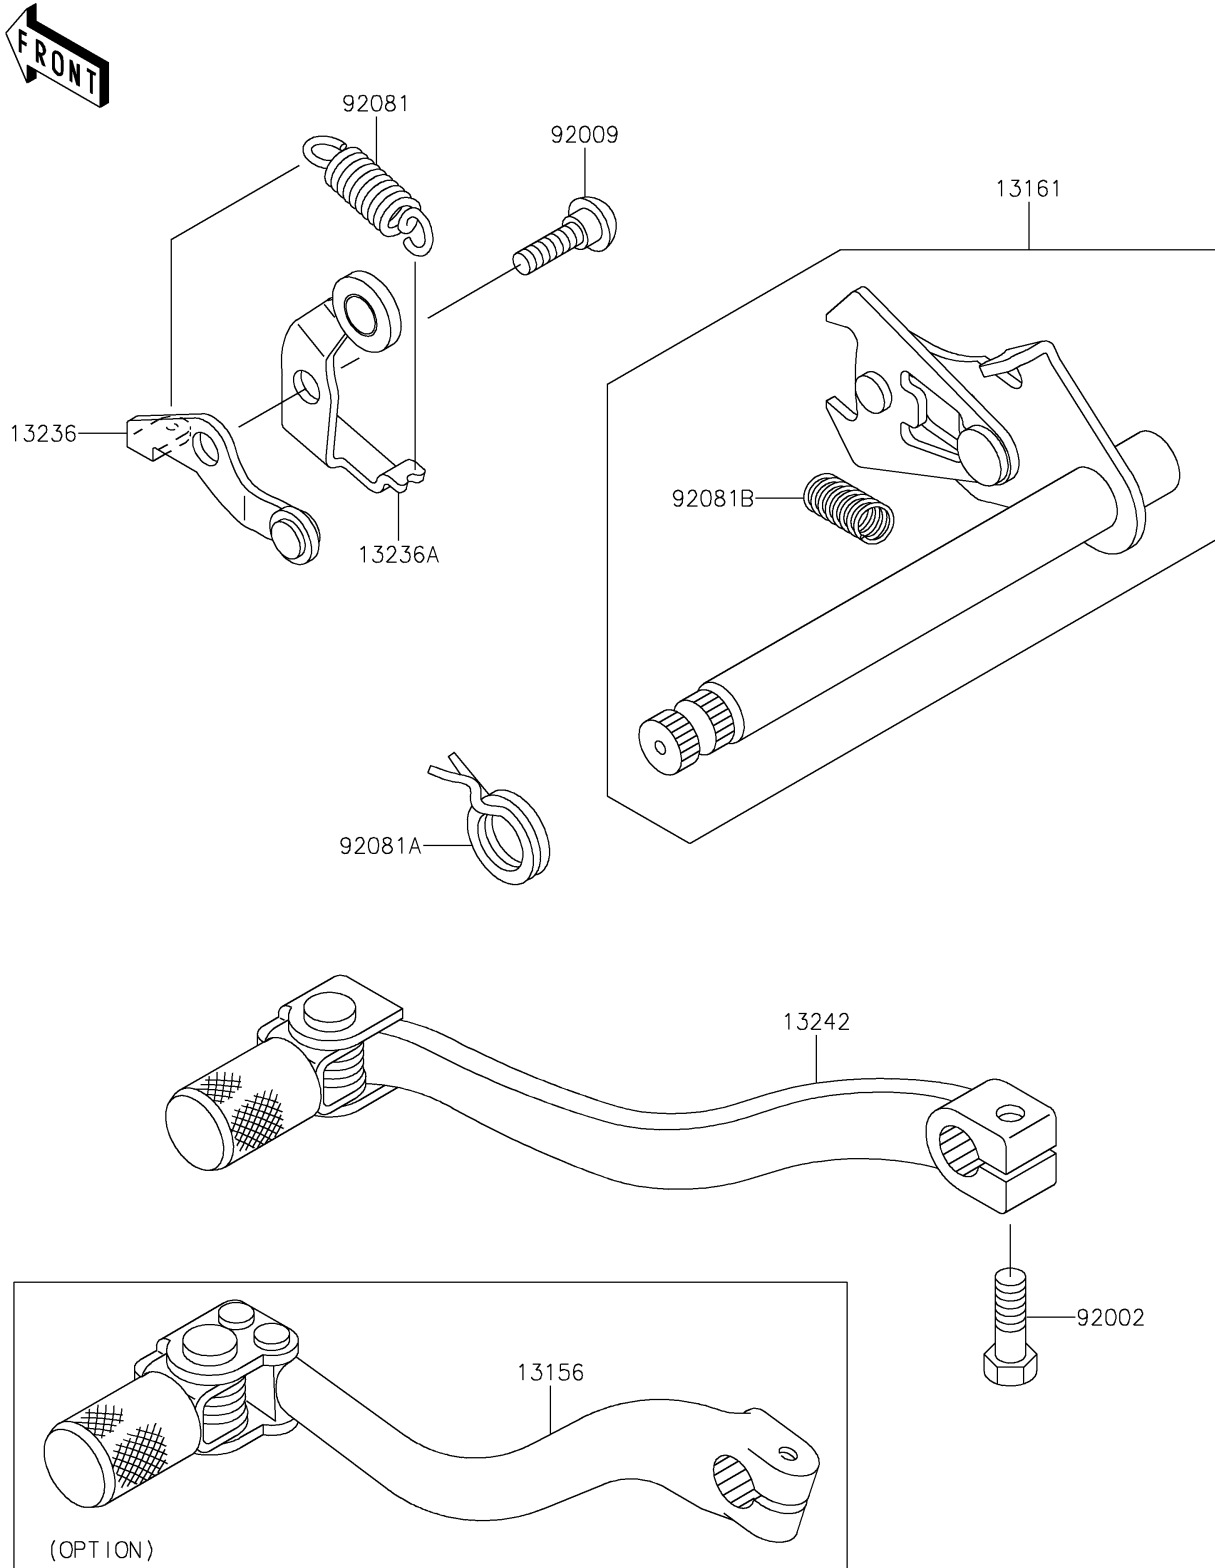

2024 KX™ 65

PARTS DIAGRAM

Gear Change Mechanism

E1370

2024 KX™ 65

PARTS LIST

Gear Change Mechanism

ITEM NAME	PART NUMBER	QUANTITY
-----------	-------------	----------
