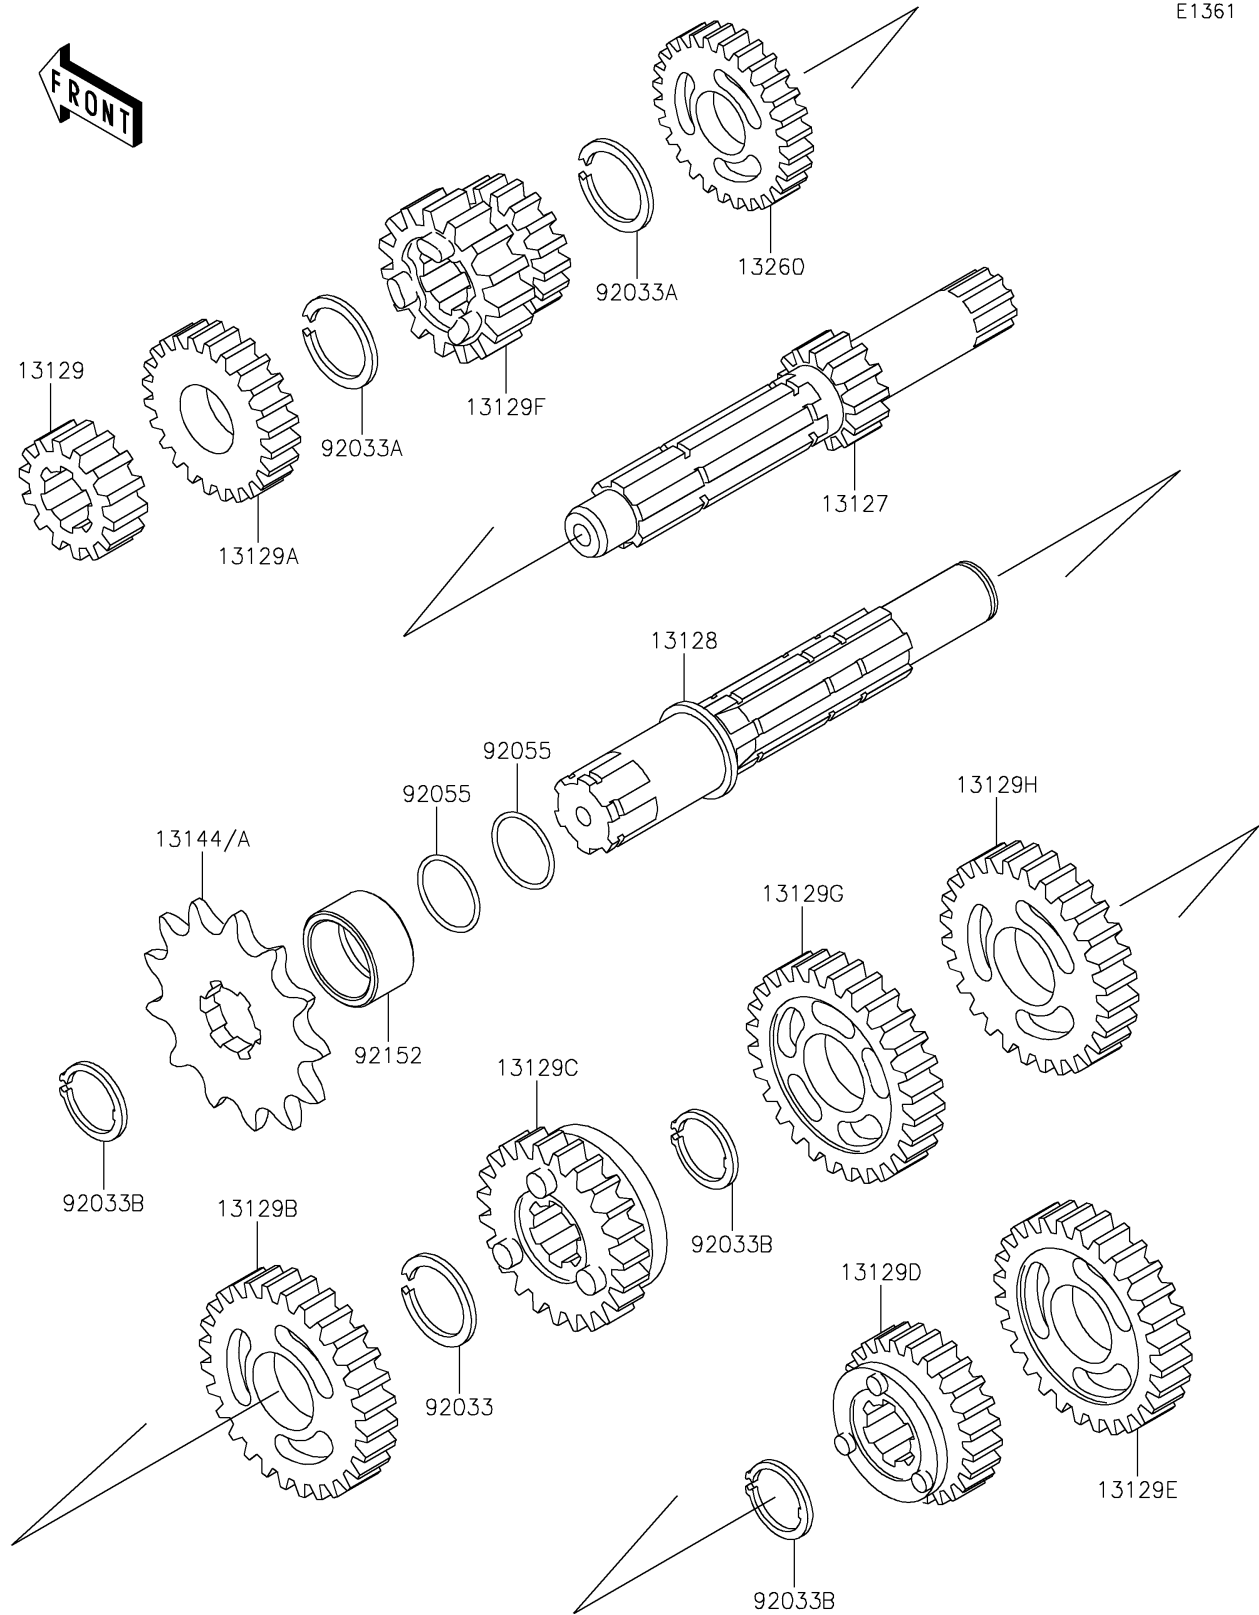

2023 KX™ 65

PARTS DIAGRAM

Transmission

E1361