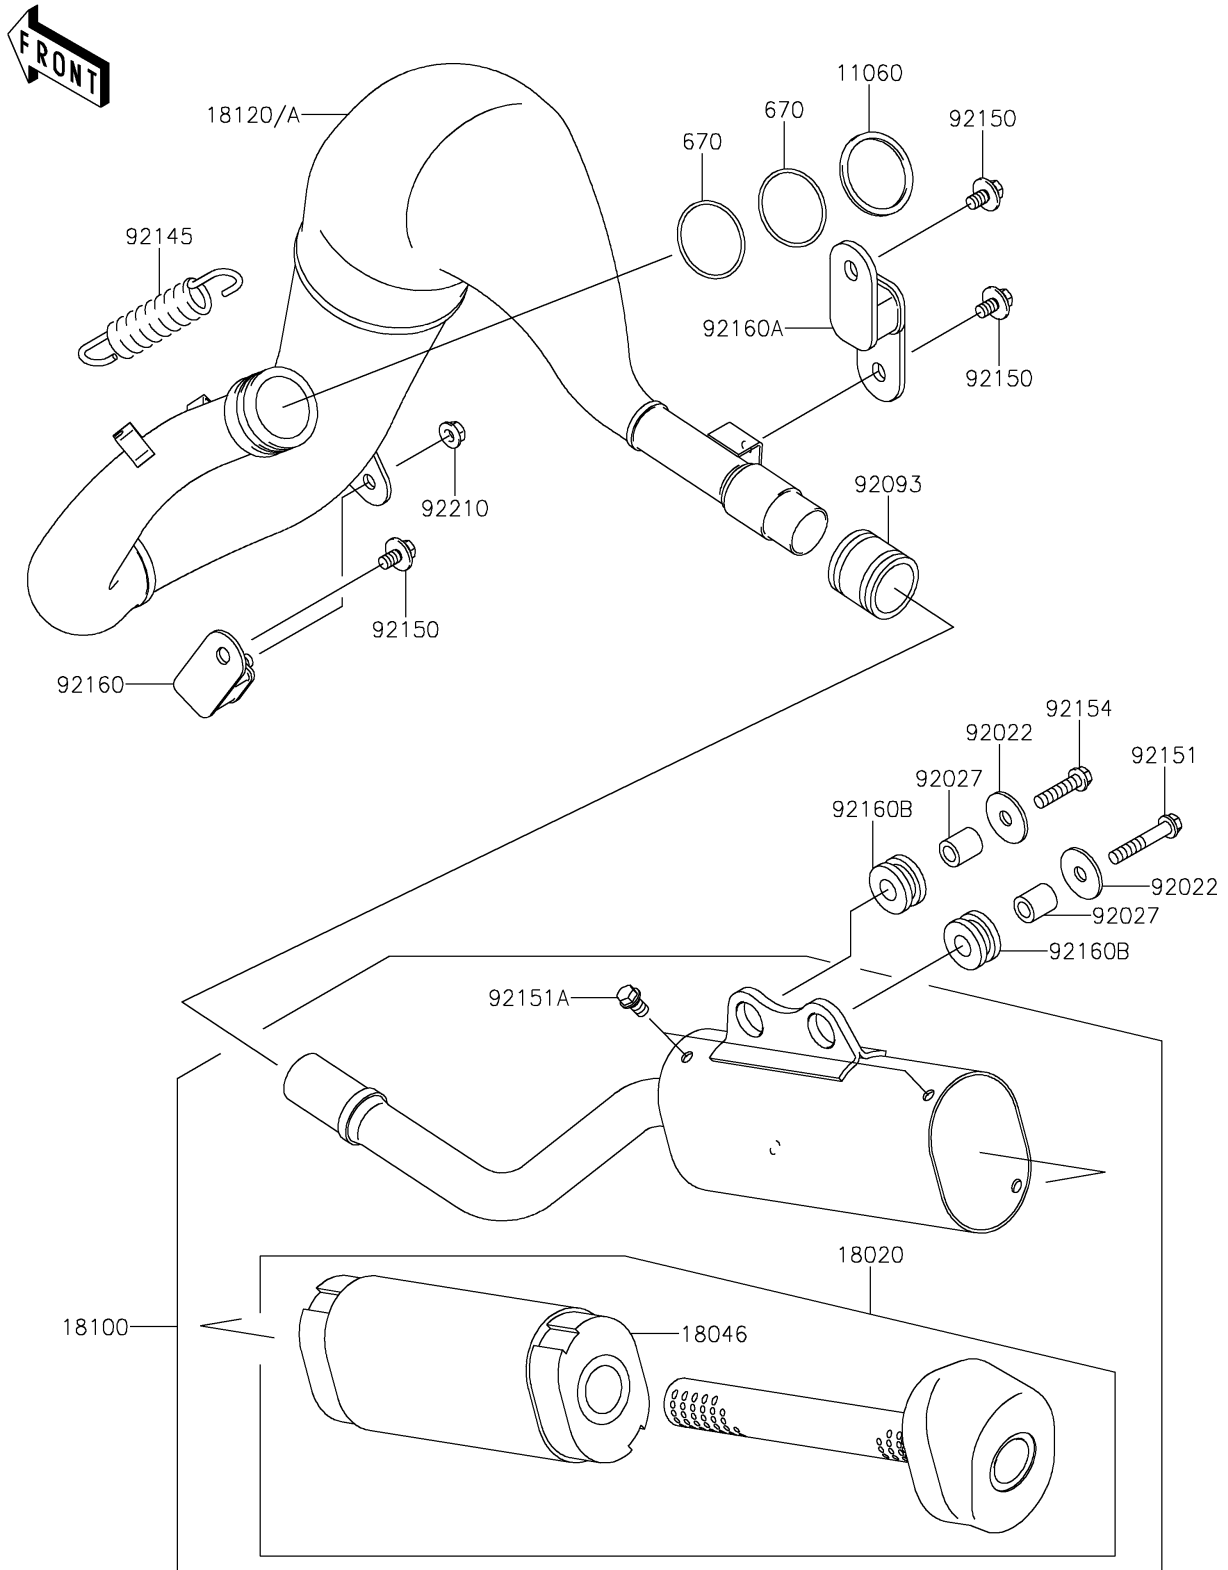

2025 KX™ 65

PARTS DIAGRAM

Muffler(s)

E1140

2025 KX™ 65

PARTS LIST

Muffler(s)

Kawasaki

Let the Good Times Roll®

ITEM NAME

PART NUMBER

QUANTITY
