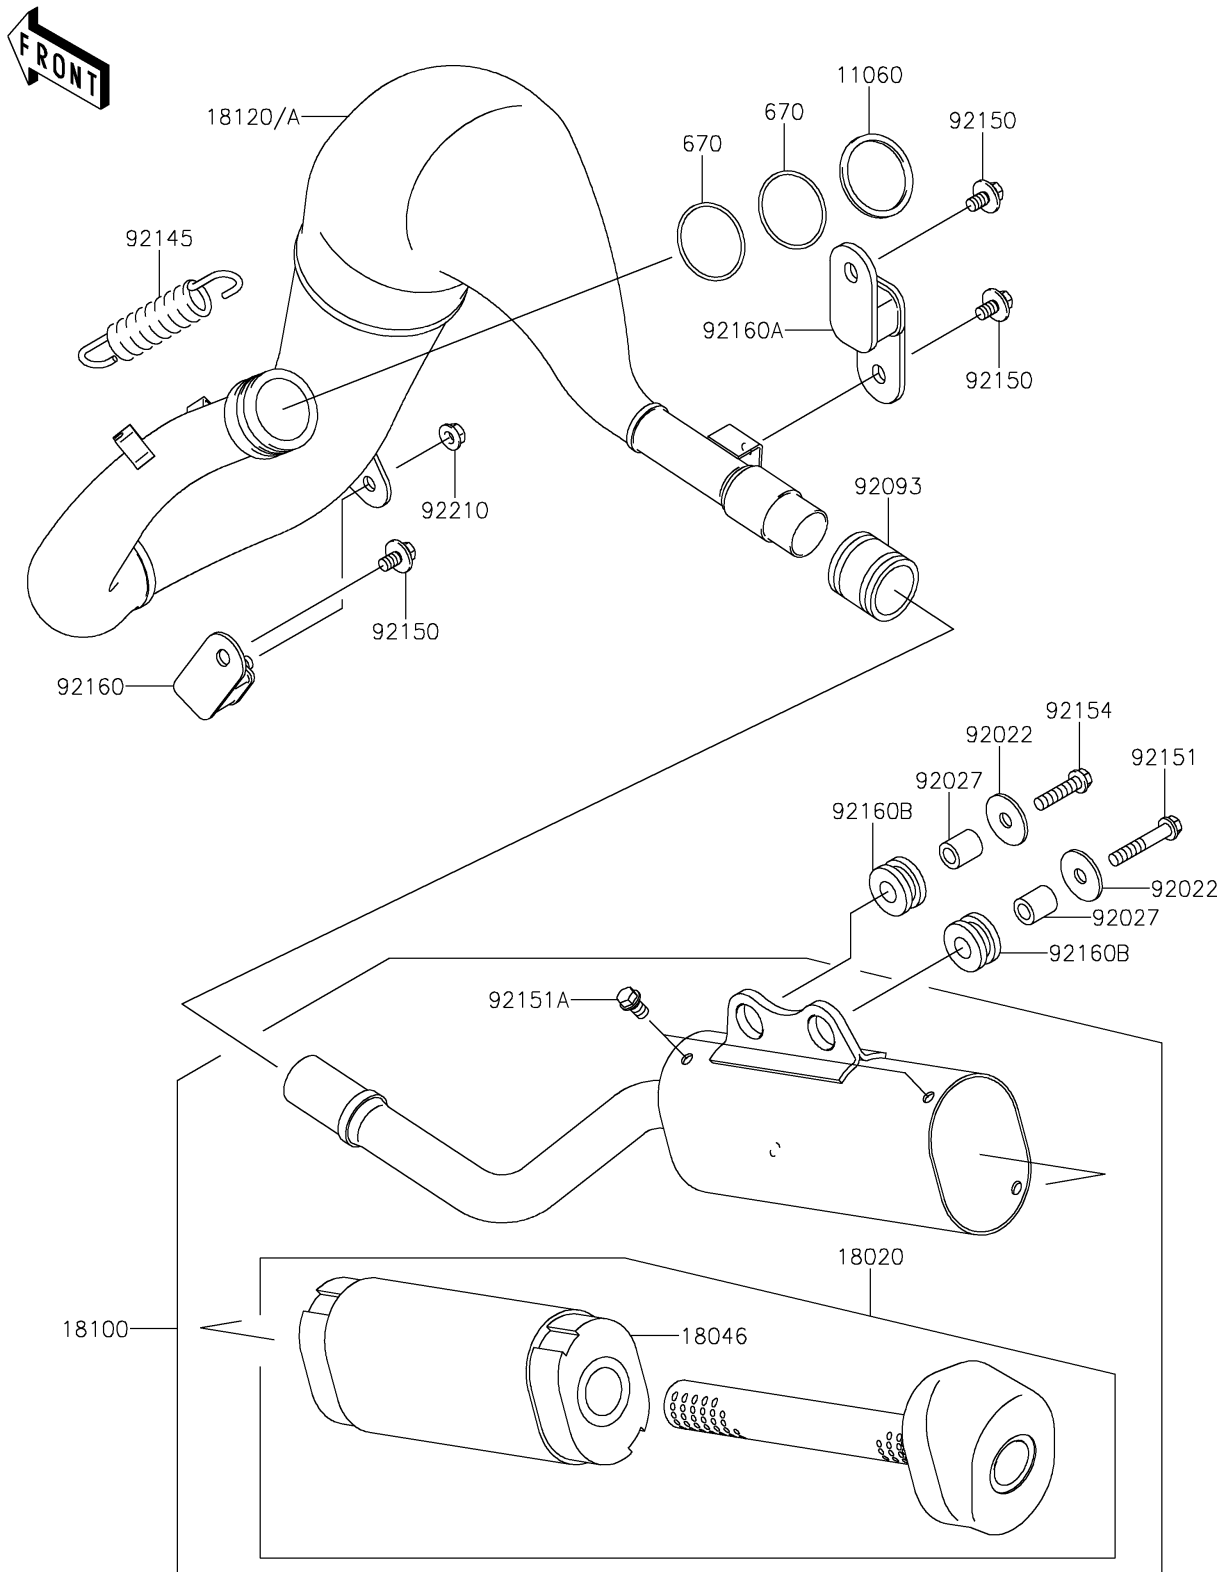

2022 KX™ 65

PARTS DIAGRAM

Muffler(s)

E1140

2022 KX™ 65

PARTS LIST

Muffler(s)

Kawasaki

Let the Good Times Roll®

ITEM NAME

PART NUMBER

QUANTITY
