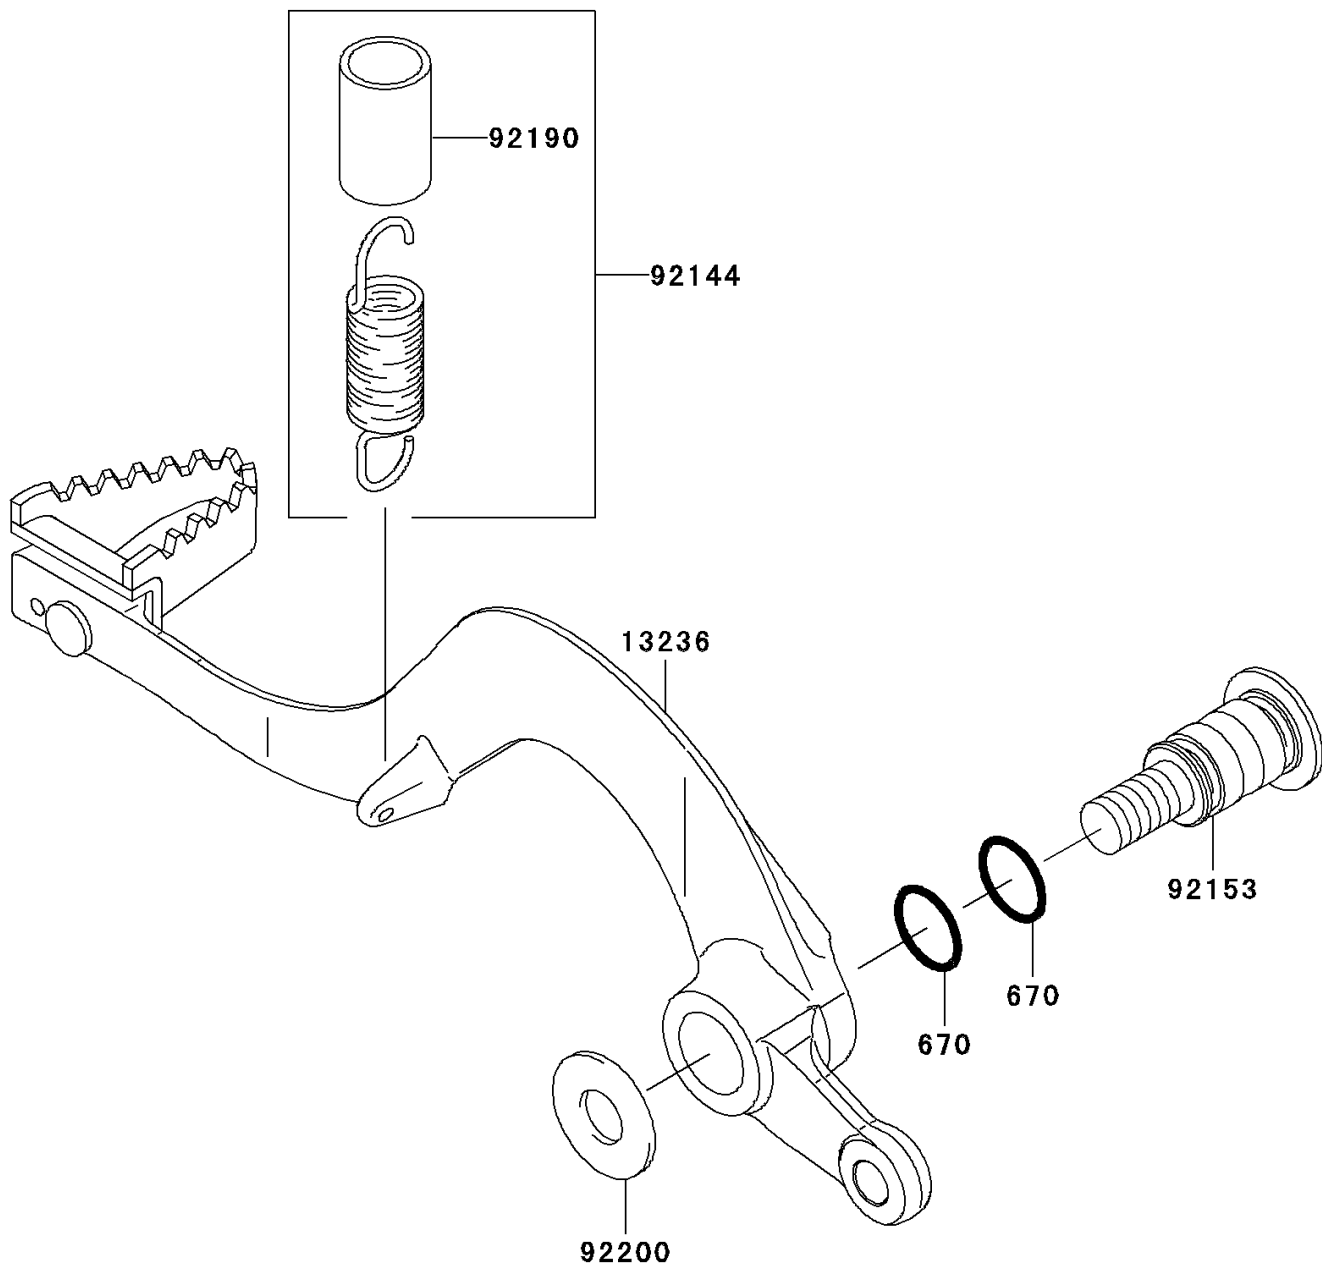

2009 KX™ 450F

PARTS DIAGRAM

Brake Pedal

F2260

2009 KX™ 450F

PARTS LIST

Brake Pedal

Kawasaki

Let the Good Times Roll®

ITEM NAME

PART NUMBER

QUANTITY
