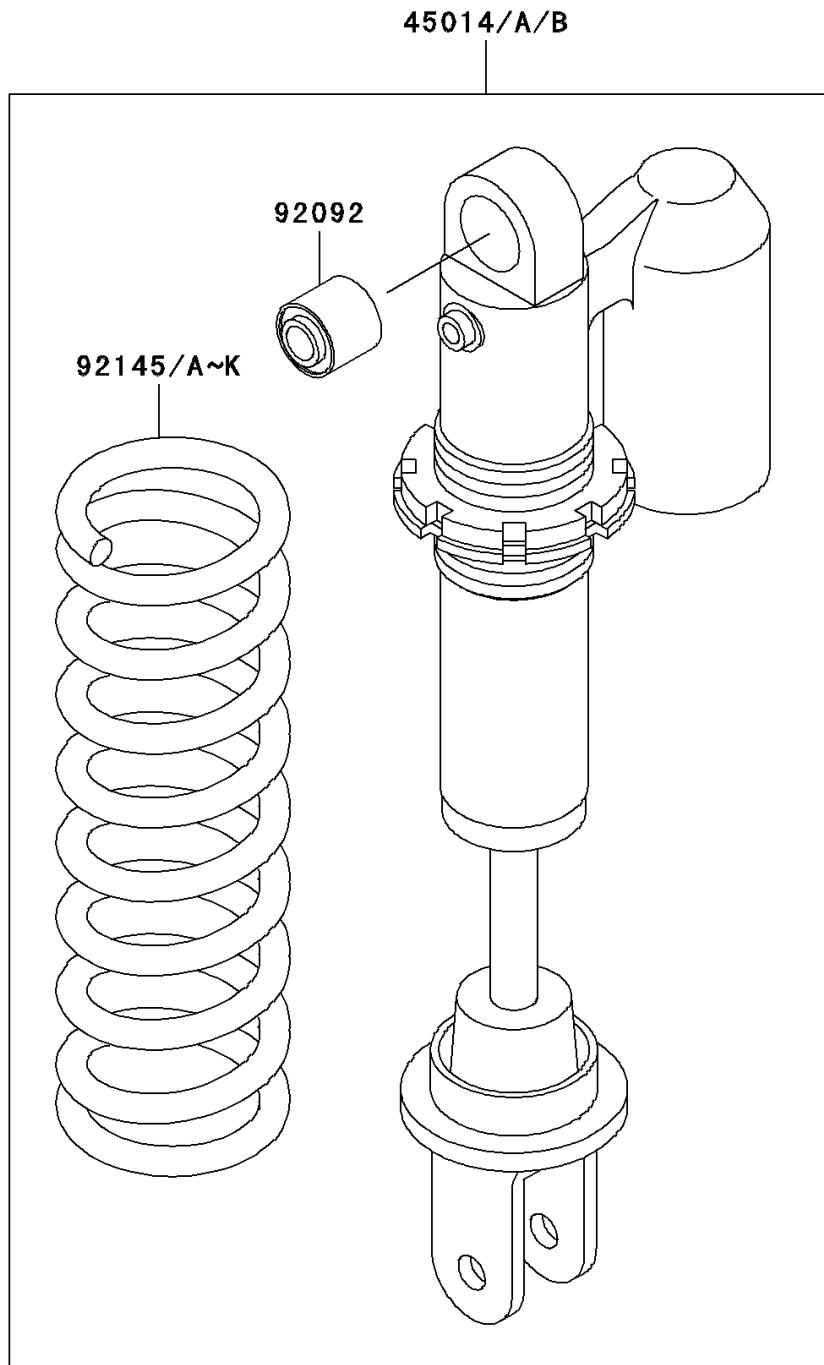

2009 KX™ 65

PARTS DIAGRAM

Shock Absorber(s)

F2280

2009 KX™ 65

PARTS LIST

Shock Absorber(s)

Kawasaki

Let the Good Times Roll®

ITEM NAME

PART NUMBER

QUANTITY
