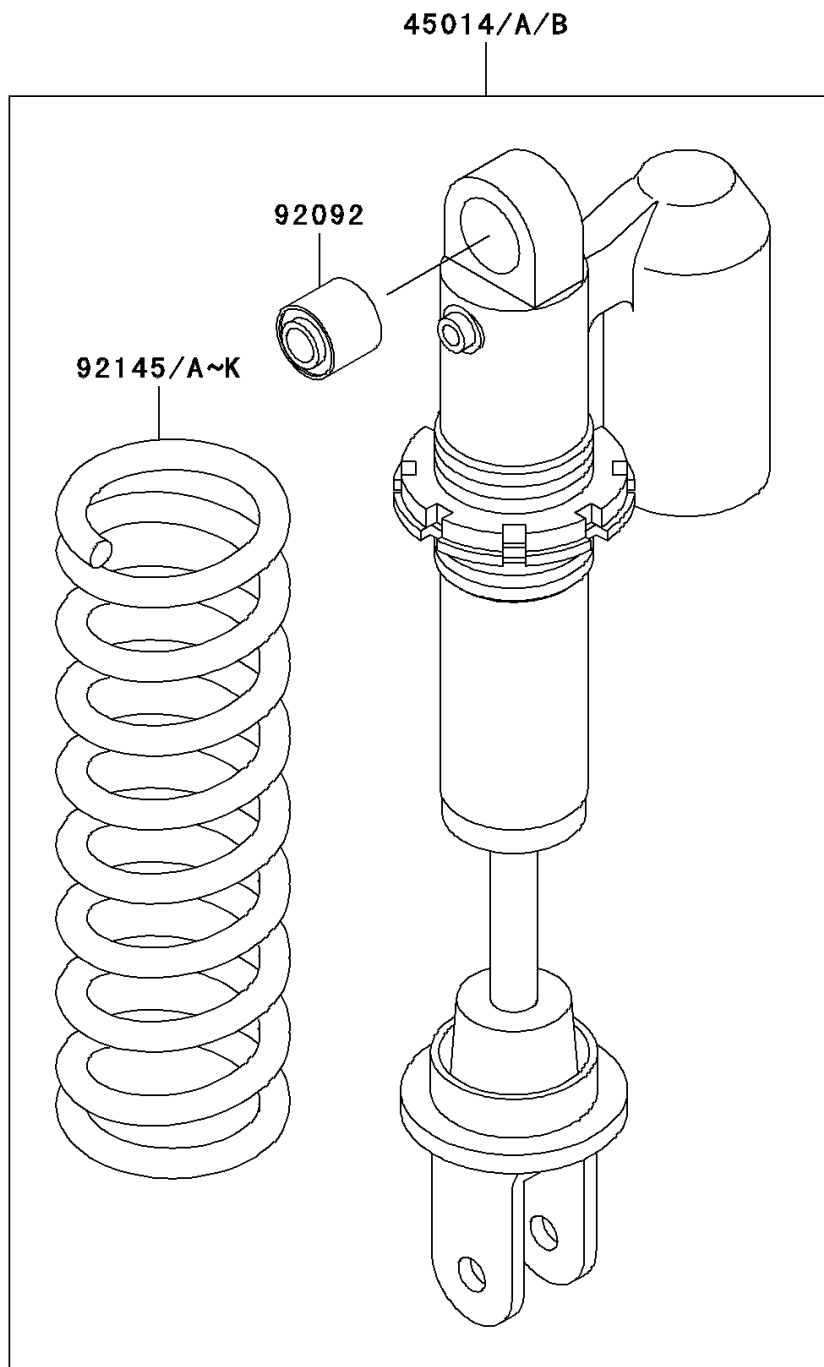

2006 KX65

PARTS DIAGRAM

Shock Absorber(s)

F2280

2006 KX65

PARTS LIST

Shock Absorber(s)

Kawasaki

Let the Good Times Roll®

ITEM NAME

PART NUMBER

QUANTITY
