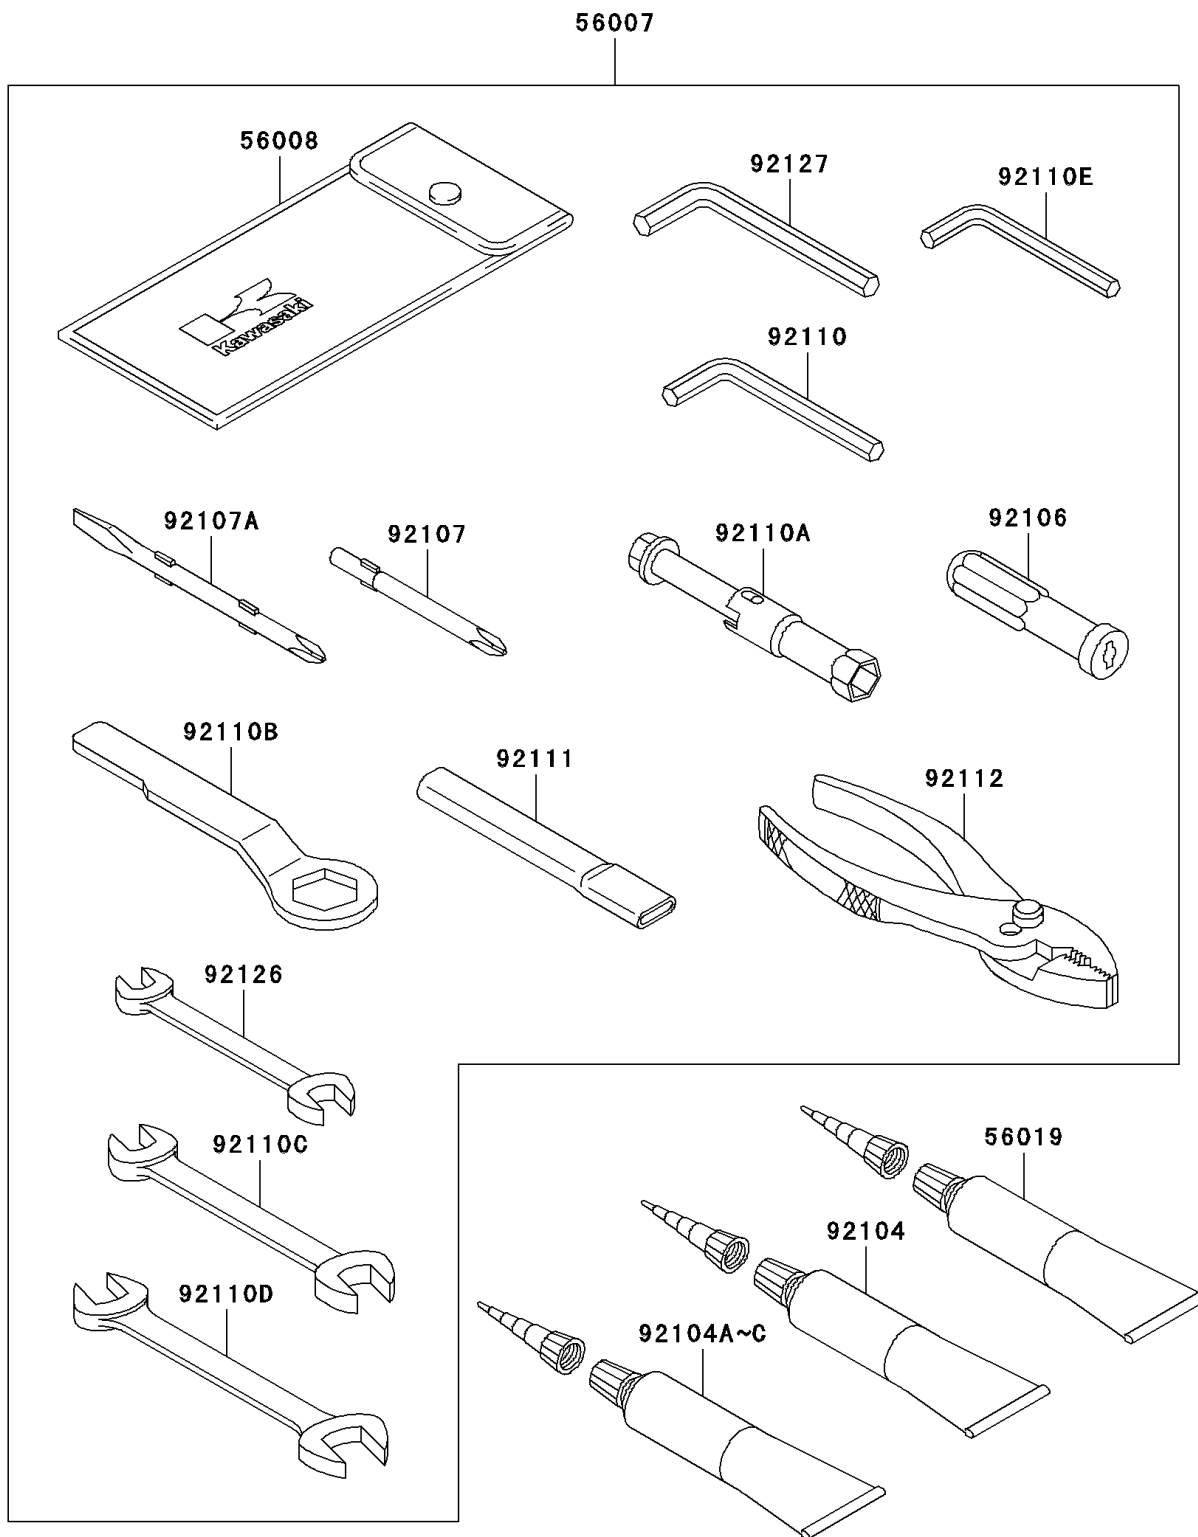

2007 Ninja[®] ZX[™]-10R

PARTS DIAGRAM

Owner's Tools

Kawasaki

Let the Good Times Roll[®]

F2810

2007 Ninja® ZX™-10R

PARTS LIST

Owner's Tools

ITEM NAME

PART NUMBER

QUANTITY
