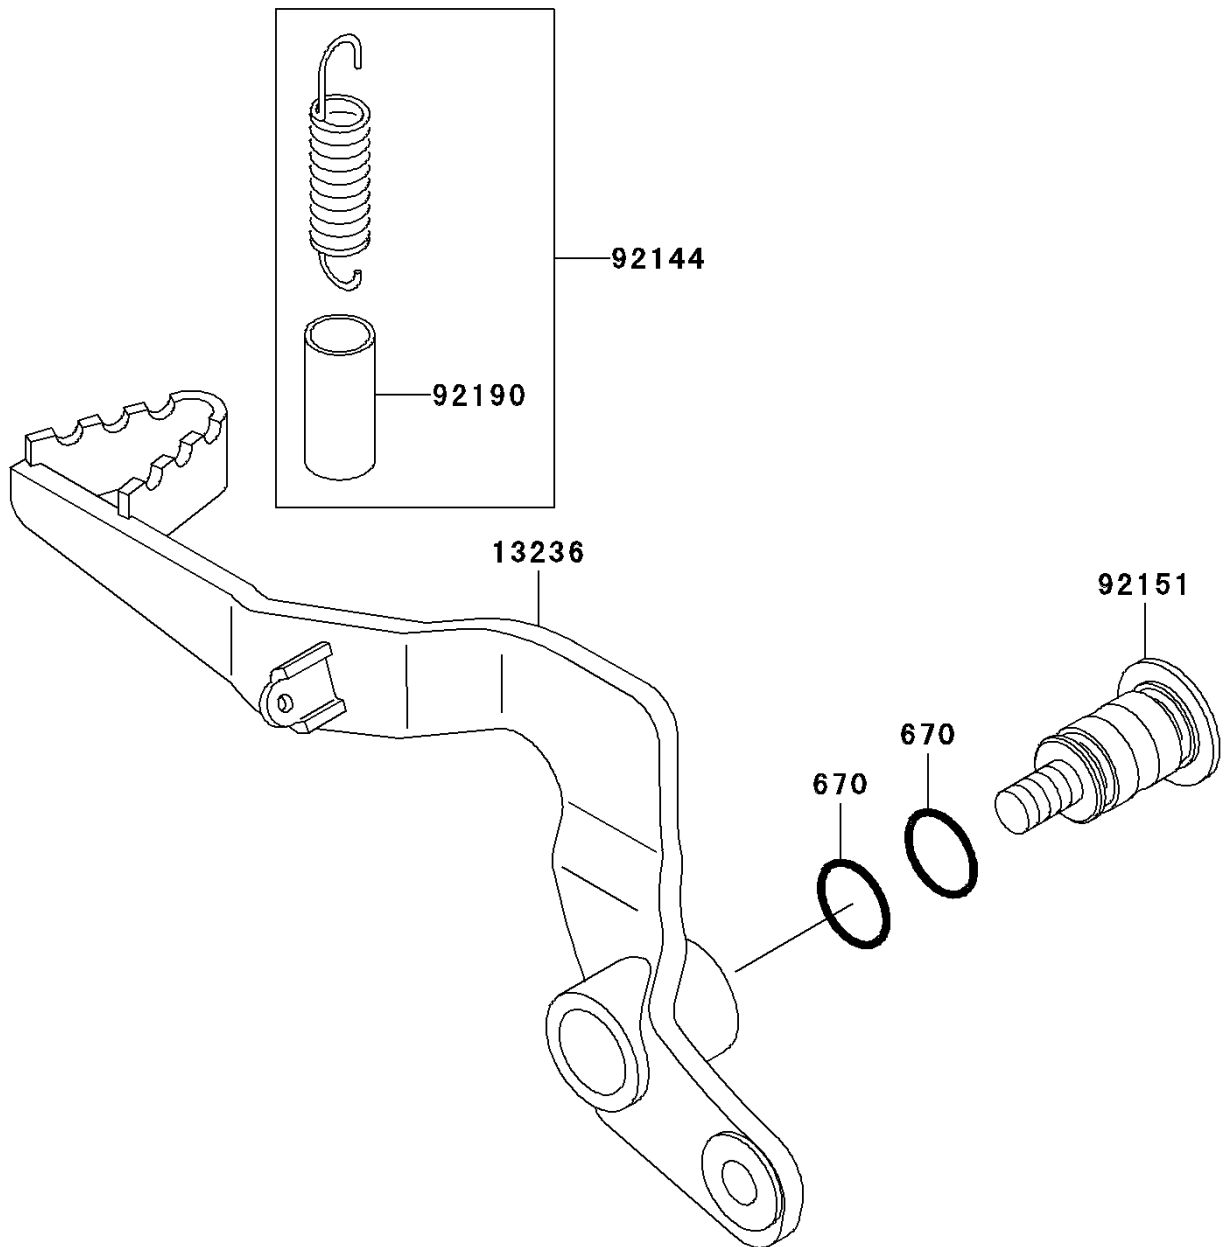

2006 KX65

PARTS DIAGRAM

Brake Pedal

F2260

2006 KX65

PARTS LIST

Brake Pedal

Kawasaki

Let the Good Times Roll®

ITEM NAME

PART NUMBER

QUANTITY
