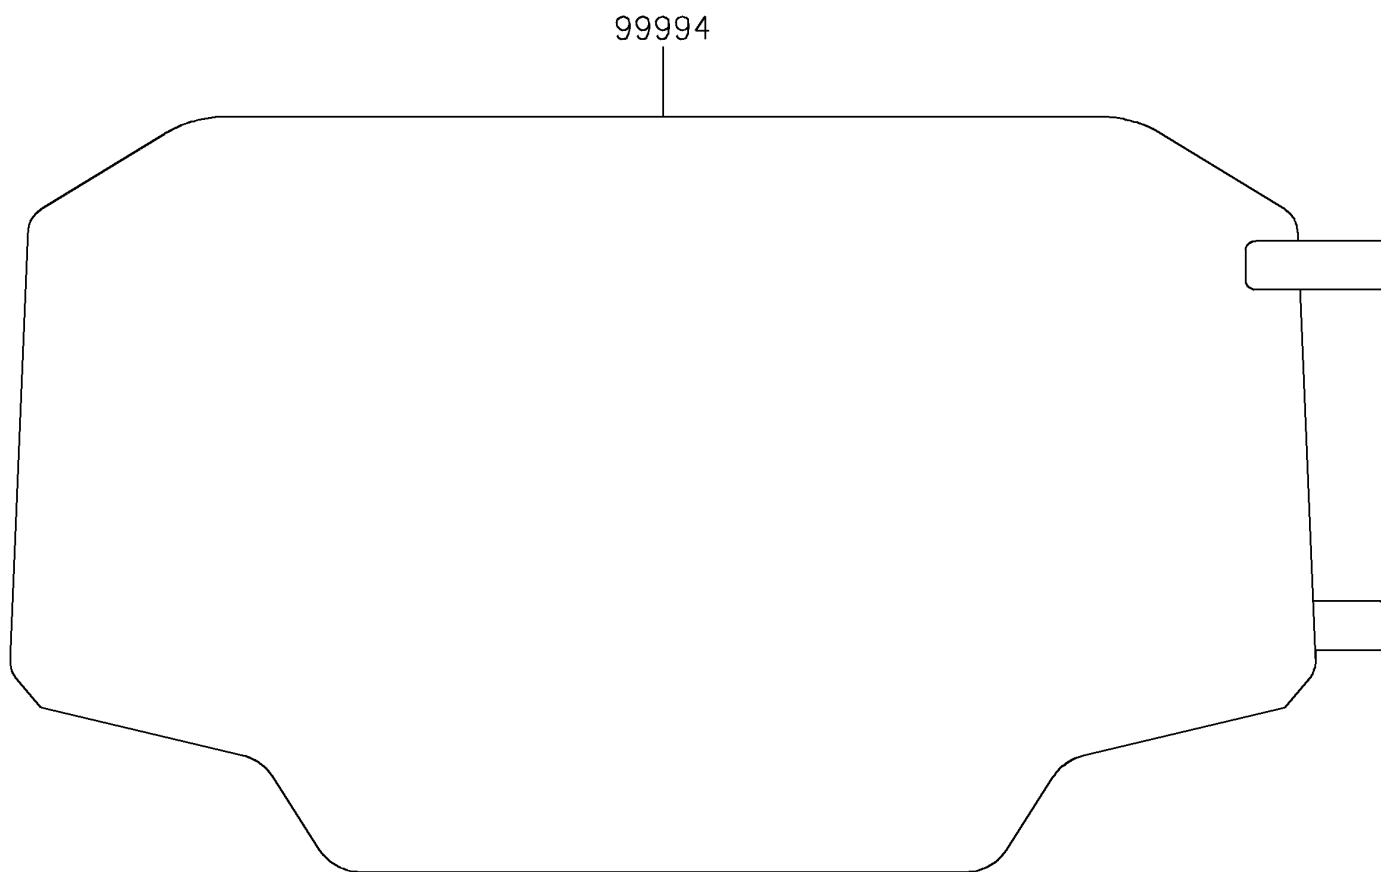

2022 Ninja® ZX™-10R ABS

PARTS DIAGRAM

Accessory(Scratch Resistant Film)

F2910D

2022 Ninja® ZX™-10R ABS

PARTS LIST

Accessory(Scratch Resistant Film)

ITEM NAME

PART NUMBER

QUANTITY
