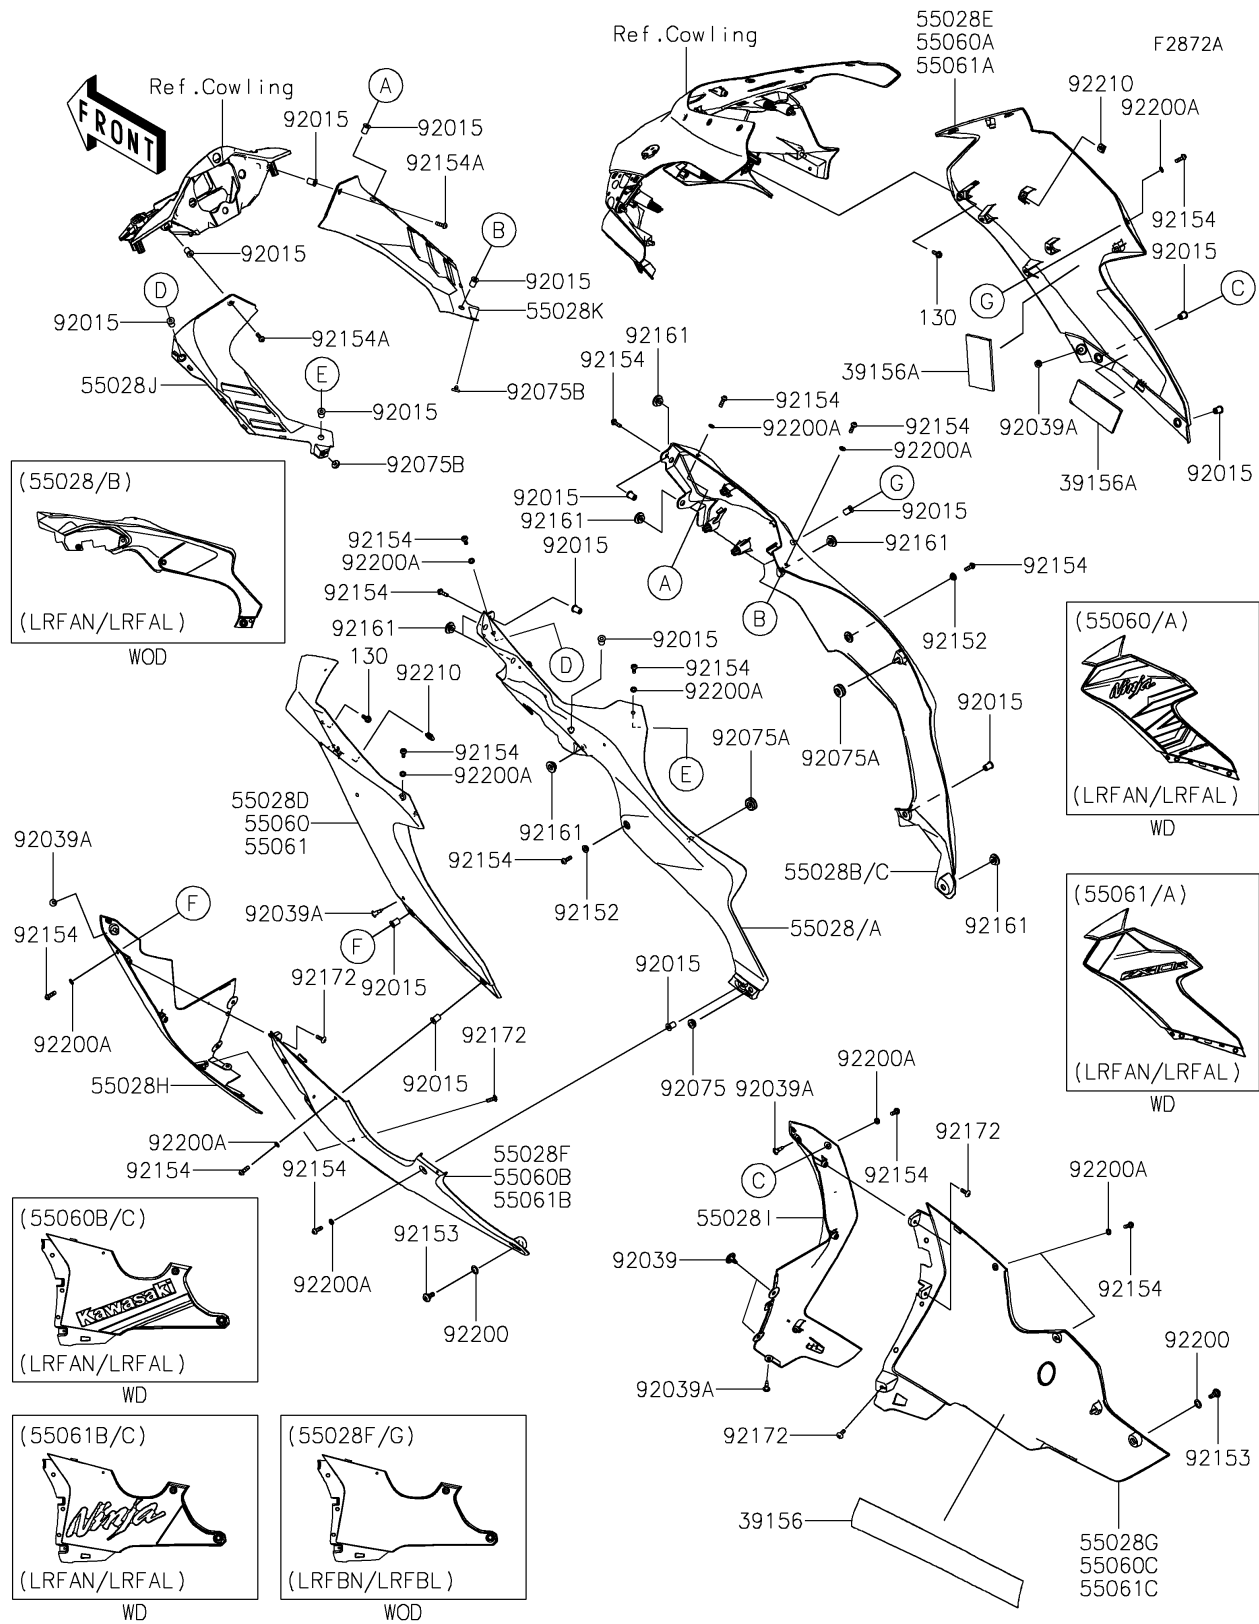

2024 Ninja® ZX-10R ABS

PARTS DIAGRAM

Cowling Lowers(LRFAN-LRFBL)

2024 Ninja® ZX-10R ABS

PARTS LIST

Cowling Lowers(LRFAN-LRFBL)

ITEM NAME	PART NUMBER	QUANTITY
PAD,49X400X0.3 (Ref # 39156)	39156-0753	1
PAD,100X50X5 (Ref # 39156A)	39156-2543	2
COWLING,SIDE,LH,L.GREEN (Ref # 55028)	55028-0759-777	1
COWLING,SIDE,LH,EBONY (Ref # 55028A)	55028-0759-H8	1
COWLING,SIDE,RH,L.GREEN (Ref # 55028B)	55028-0760-777	1
COWLING,SIDE,RH,EBONY (Ref # 55028C)	55028-0760-H8	1
COWLING,FR,LWR,LH (Ref # 55028H)	55028-0765	1
COWLING,FR,LWR,RH (Ref # 55028I)	55028-0766	1
COWLING,INNER,LH (Ref # 55028J)	55028-0767	1
COWLING,INNER,RH (Ref # 55028K)	55028-0768	1
COWLING,WINGLET,LH,EBONY (Ref # 55060)	55060-5315-H8	1
COWLING,WINGLET,RH,EBONY (Ref # 55060A)	55060-5318-H8	1
COWLING,LWR,LH,L.GREEN (Ref # 55060B)	55060-5321-777	1
COWLING,LWR,RH,L.GREEN (Ref # 55060C)	55060-5324-777	1
COWLING,WINGLET,LH,M.F.S.BLACK (Ref # 55061)	55061-5100-739	1
COWLING,WINGLET,RH,M.F.S.BLACK (Ref # 55061A)	55061-5101-739	1
COWLING,LWR,LH,M.F.S.BLACK (Ref # 55061B)	55061-5102-739	1
COWLING,LWR,RH,M.F.S.BLACK (Ref # 55061C)	55061-5103-739	1
NUT,WELL,5MM (Ref # 92015)	92015-1757	16
RIVET,HOLE 8MM (Ref # 92039)	92039-0014	2
RIVET (Ref # 92039A)	92039-0068	5
DAMPER,6X16X7 (Ref # 92075)	92075-1011	1
DAMPER (Ref # 92075A)	92075-1067	2
DAMPER,BOOST SENSOR (Ref # 92075B)	92075-2113	2
COLLAR (Ref # 92152)	92152-2740	2
BOLT,SOCKET,6MM (Ref # 92153)	92153-0489	2
BOLT,SOCKET,5X16 (Ref # 92154)	92154-0209	16
BOLT,SOCKET,5X16 (Ref # 92154A)	92154-1701	2
DAMPER,6X20X7.5 (Ref # 92161)	92161-1937	7

2024 Ninja® ZX-10R ABS

PARTS LIST

Cowling Lowers(LRFAN-LRFBL)

ITEM NAME	PART NUMBER	QUANTITY
SCREW,TAPPING,5X16 (Ref # 92172)	92172-0175	6
WASHER,10.4X15.9X0.5 (Ref # 92200)	92200-0157	2
WASHER,5.2X10X1.0 (Ref # 92200A)	92200-1820	12
NUT (Ref # 92210)	92210-0571	2
BOLT-FLANGED,5X12 (Ref # 130)	130BA0512	2