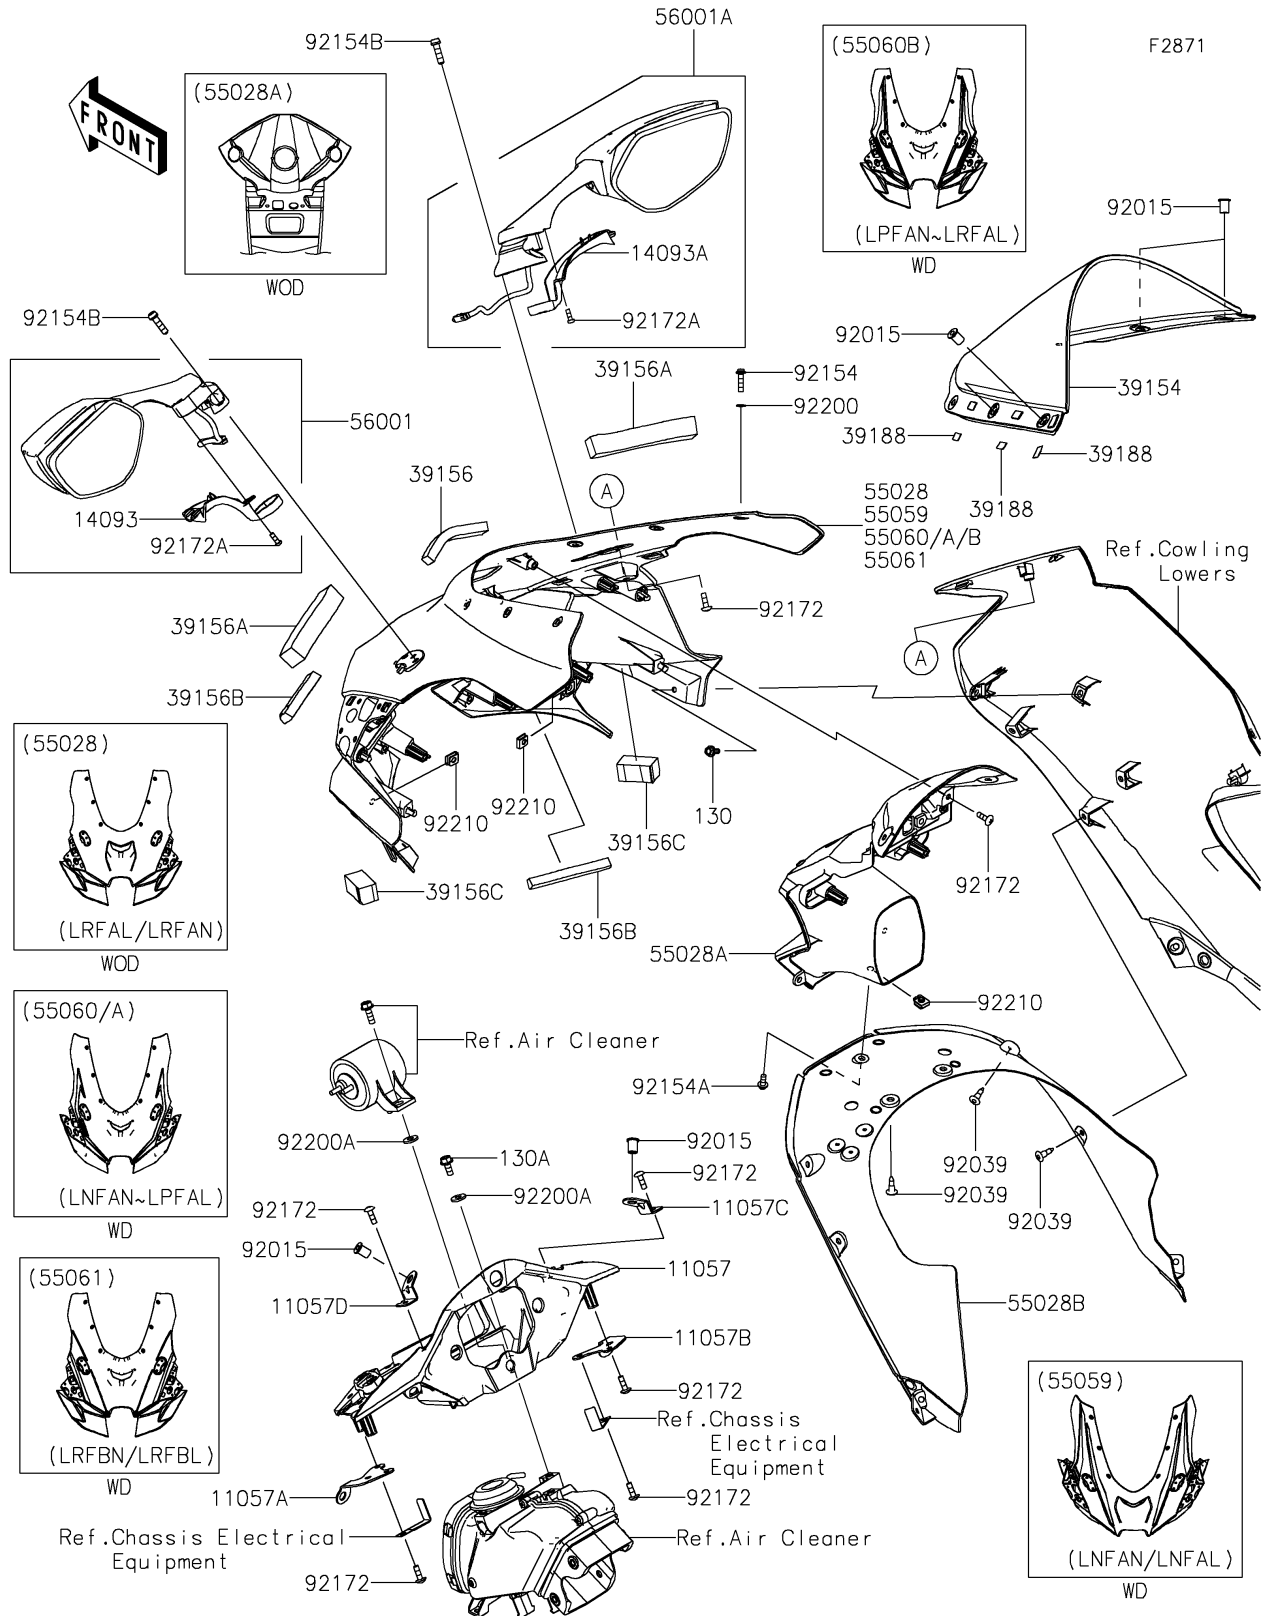

2024 NINJA® ZX™-10R ABS

PARTS DIAGRAM

Cowling

2024 NINJA® ZX™-10R ABS

PARTS LIST

Cowling

ITEM NAME	PART NUMBER	QUANTITY
BRACKET,MIRROR&METER (Ref # 11057)	11057-4164	1
BRACKET,LH (Ref # 11057A)	11057-4205	1
BRACKET,RH (Ref # 11057B)	11057-4206	1
BRACKET,WINDSHIELD,RH (Ref # 11057C)	11057-4254	1
BRACKET,WINDSHIELD,LH (Ref # 11057D)	11057-4255	1
COVER,MIRROR,LH (Ref # 14093)	14093-0343	1
COVER,MIRROR,RH (Ref # 14093A)	14093-0344	1
WINDSHIELD (Ref # 39154)	39154-0403	1
PAD,10X15X95 (Ref # 39156)	39156-2719	1
PAD,20X20X120 (Ref # 39156A)	39156-2720	2
PAD,10X10X90 (Ref # 39156B)	39156-2721	2
PAD,20X20X40 (Ref # 39156C)	39156-2722	2
TAPE (Ref # 39188)	39188-0022	6
COWLING,UPP,CNT,EBONY (Ref # 55028)	55028-0756-H8	1
COWLING,RAM AIR (Ref # 55028A)	55028-0757	1
COWLING,FR,INNER (Ref # 55028B)	55028-0758	1
COWLING,UPP,CNT,L.GREEN (Ref # 55060B)	55060-5310-777	1
MIRROR-ASSY,LH (Ref # 56001)	56001-0425	1
MIRROR-ASSY,RH (Ref # 56001A)	56001-0426	1
NUT,WELL,5MM (Ref # 92015)	92015-1757	6
RIVET (Ref # 92039)	92039-0068	6
BOLT,SOCKET,5X20 (Ref # 92154)	92154-0210	6
BOLT,SOCKET,5X12 (Ref # 92154A)	92154-0917	1
BOLT,SOCKET,6X22,MEC (Ref # 92154B)	92154-2736	4
SCREW,TAPPING,5X16 (Ref # 92172)	92172-0175	14
SCREW-PAN-CROS,4X10 (Ref # 92172A)	92172-0871	2
WASHER,5.2X10X1.0 (Ref # 92200)	92200-1820	6
WASHER,6.5X16X2 (Ref # 92200A)	92200-1834	3
NUT (Ref # 92210)	92210-0571	3

2024 NINJA® ZX™-10R ABS

PARTS LIST

Cowling

ITEM NAME	PART NUMBER	QUANTITY
BOLT-FLANGED,5X12 (Ref # 130)	130BA0512	2
BOLT-FLANGED,6X14 (Ref # 130A)	130BA0614	2