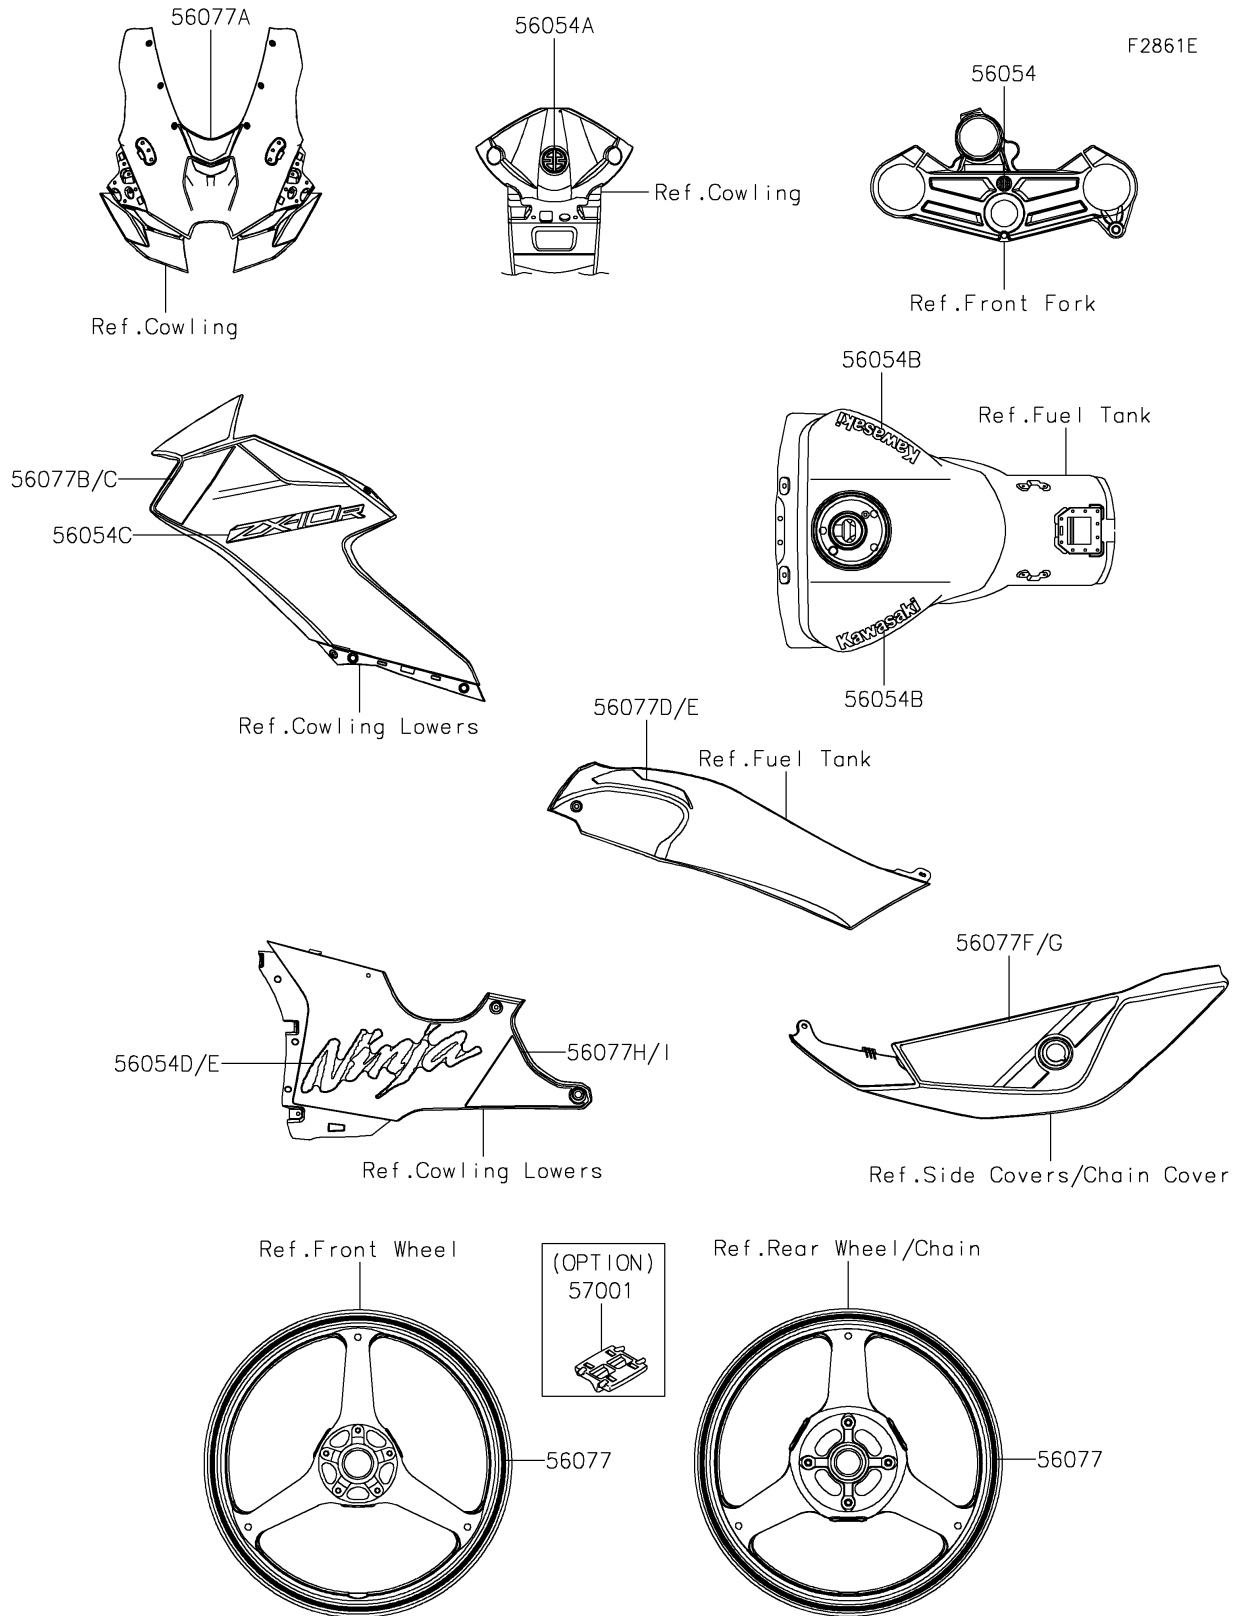

2024 Ninja ZX-10R ABS

PARTS DIAGRAM

Decals(Black)(LRFAN/LRFAL)

2024 Ninja ZX-10R ABS

PARTS LIST

Decals(Black)(LRFAN/LRFAL)

ITEM NAME

PART NUMBER

QUANTITY
