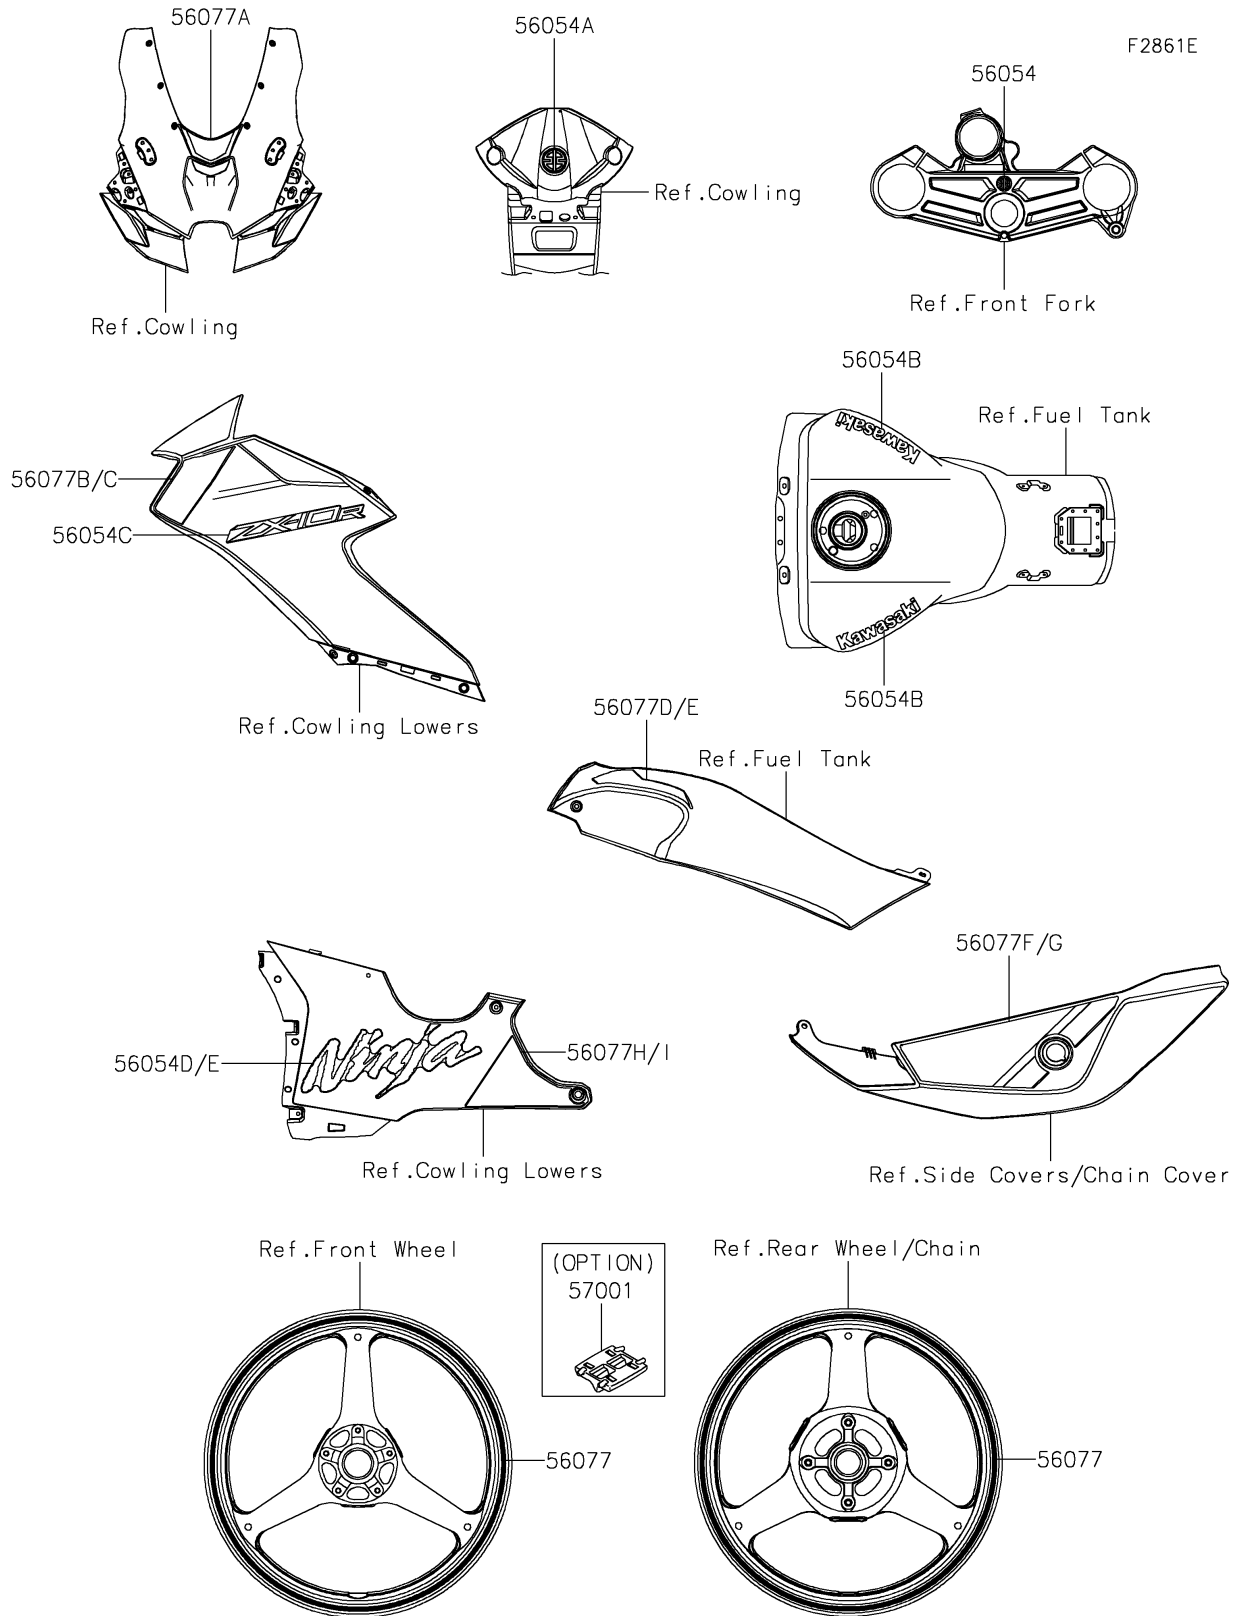

2024 NINJA® ZX™-10R 40th ANNIVERSARY EDITION ABS

PARTS DIAGRAM

Decals(Black)(LRFAN/LRFAL)

2024 NINJA® ZX™-10R 40th ANNIVERSARY EDITION ABS

Kawasaki
Let the Good Times Roll®

PARTS LIST

Decals(Black)(LRFAN/LRFAL)

ITEM NAME	PART NUMBER	QUANTITY
MARK,UPP HOLDER,RIVER (Ref # 56054)	56054-1628	1
MARK,UPP COWL.,RIVER (Ref # 56054A)	56054-2900	1
MARK,FUEL TANK,KAWASAKI (Ref # 56054B)	56054-3982	2
MARK,SIDE COWL.,ZX-10R (Ref # 56054C)	56054-4037	2
MARK,LWR COWL.,LH,NINJA (Ref # 56054D)	56054-4038	1
MARK,LWR COWL.,RH,NINJA (Ref # 56054E)	56054-4039	1
PATTERN,WHEEL,SIL/BLK,4X1350 (Ref # 56077)	56077-0524	4
PATTERN,UPP COWL.,CNT (Ref # 56077A)	56077-0840	1
PATTERN,SIDE COWL.,LH (Ref # 56077B)	56077-0841	1
PATTERN,SIDE COWL.,RH (Ref # 56077C)	56077-0842	1
PATTERN,TANK COVER,LH (Ref # 56077D)	56077-0843	1
PATTERN,TANK COVER,RH (Ref # 56077E)	56077-0844	1
PATTERN,TAIL COVER,LH (Ref # 56077F)	56077-0845	1
PATTERN,TAIL COVER,RH (Ref # 56077G)	56077-0846	1
PATTERN,LWR COWL.,LH (Ref # 56077H)	56077-0847	1
PATTERN,LWR COWL.,RH (Ref # 56077I)	56077-0848	1
RIM STRIPE APPLICATOR (Ref # 57001)	57001-1752	AR