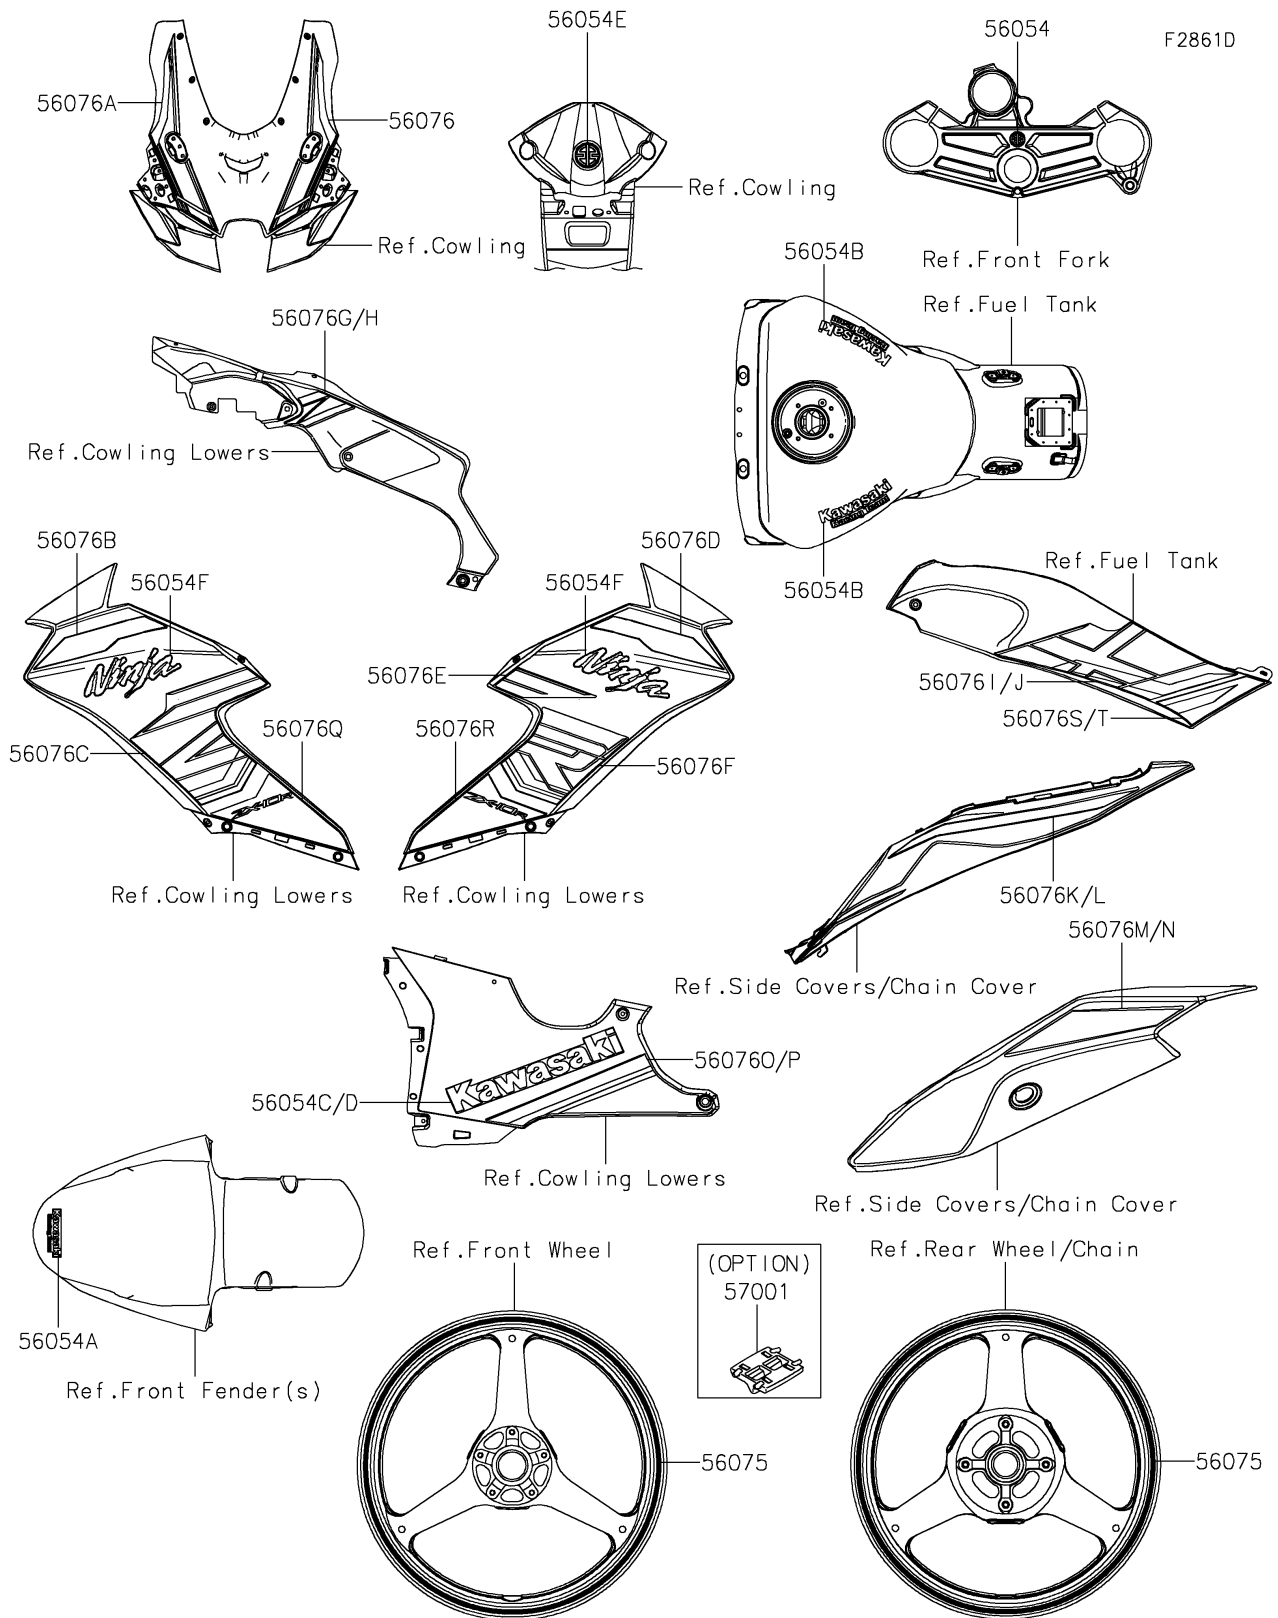

2024 Ninja ZX-10R ABS

PARTS DIAGRAM

Decals(Green)(LRFAN/LRFAL)