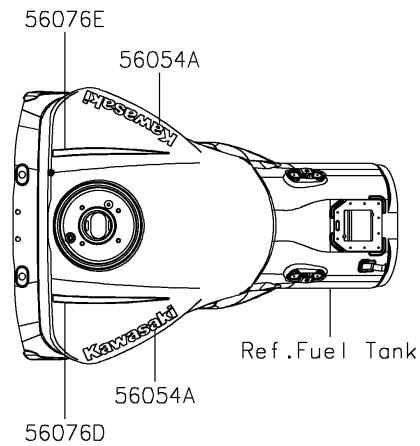

2023 Ninja® ZX-10R ABS

PARTS DIAGRAM

Decals(Gray)(LPFAN/LPFAL)

F2861C

Ref. Fuel Tank

Ref. Cowling

Ref. Front Fork

Ref. Cowling

Ref. Fuel Tank

Ref. Cowling Lower

Ref. Cowling Lower

Ref. Side Covers/Chain Cover

Ref. Front Wheel

Ref. Rear Wheel/Chain

2023 Ninja® ZX-10R ABS

PARTS LIST