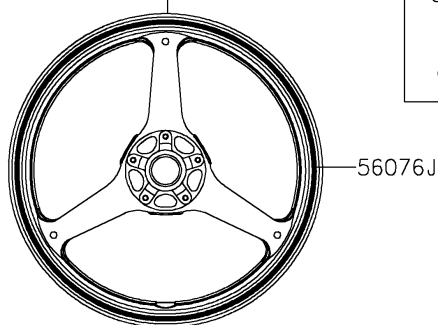

2023 Ninja® ZX-10R ABS

PARTS DIAGRAM

Decals(Gray)(LPFAN/LPFAL)

F2861C

Ref. Fuel Tank

Ref. Cowling

Ref. Front Fork

Ref. Cowling

Ref. Fuel Tank

Ref. Cowling Lower

Ref. Cowling Lower

Ref. Side Covers/Chain Cover

Ref. Front Wheel

Ref. Rear Wheel/Chain

2023 Ninja® ZX-10R ABS

PARTS LIST