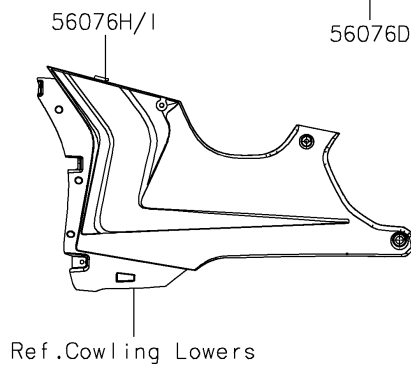

2023 Ninja® ZX-10R ABS

PARTS DIAGRAM

Decals(Gray)(LPFAN/LPFAL)

F2861C

Ref. Fuel Tank

Ref. Cowling

Ref. Front Fork

Ref. Cowling

Ref. Fuel Tank

Ref. Cowling Lower

Ref. Cowling Lower

Ref. Side Covers/Chain Cover

Ref. Front Wheel

Ref. Rear Wheel/Chain

2023 Ninja® ZX-10R ABS

PARTS LIST