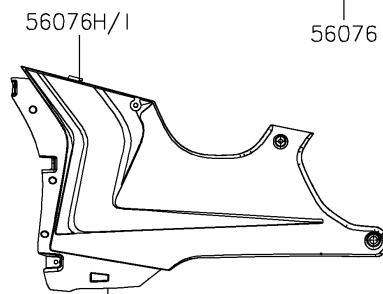

2023 Ninja® ZX-10R ABS KRT Edition

PARTS DIAGRAM

Decals(Gray)(LNFAN/LNFAL)

F2861A

Ref. Fuel Tank

Ref. Cowling

Ref. Front Fork

Ref. Cowling

Ref. Fuel Tank

Ref. Cowling Lower

Ref. Cowling Lower

Ref. Side Covers/Chain Cover

Ref. Front Wheel

(OPTION)
57001

Ref. Rear Wheel/Chain

2023 Ninja® ZX-10R ABS KRT Edition

Kawasaki
Let the Good Times Roll®

PARTS LIST

Decals(Gray)(LNFAN/LNFAL)

ITEM NAME	PART NUMBER	QUANTITY
MARK,UPP HOLDER,RIVER (Ref # 56054)	56054-1628	1
MARK,FUEL TANK,KAWASAKI (Ref # 56054A)	56054-2424	2
MARK,UPP COWL.,RIVER (Ref # 56054B)	56054-2900	1
MARK,TAIL COVER,NINJA (Ref # 56054C)	56054-2988	2
PATTERN,RR WHEEL,RED (Ref # 56069)	56069-1663	4
PATTERN,FUEL TANK,LH (Ref # 56076)	56076-3942	1
PATTERN,FUEL TANK,RH (Ref # 56076A)	56076-3943	1
PATTERN,UPP COWL.,LH (Ref # 56076B)	56076-3944	1
PATTERN,UPP COWL.,RH (Ref # 56076C)	56076-3945	1
PATTERN,TANK COVER,LH (Ref # 56076D)	56076-3946	1
PATTERN,TANK COVER,RH (Ref # 56076E)	56076-3947	1
PATTERN,SIDE COWL.,LH (Ref # 56076F)	56076-3948	1
PATTERN,SIDE COWL.,RH (Ref # 56076G)	56076-3949	1
PATTERN,LWR,COWL.,LH (Ref # 56076H)	56076-3950	1
PATTERN,LWR,COWL.,RH (Ref # 56076I)	56076-3951	1
RIM STRIPE APPLICATOR (Ref # 57001)	57001-1752	AR