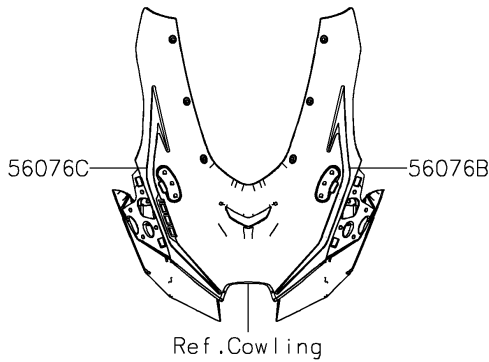

2023 Ninja® ZX-10R ABS KRT Edition

PARTS DIAGRAM

Decals(Gray)(LNFAN/LNFAL)

F2861A

Ref. Fuel Tank

Ref. Cowling

Ref. Front Fork

Ref. Cowling

Ref. Fuel Tank

Ref. Cowling Lower

Ref. Cowling Lower

Ref. Side Covers/Chain Cover

Ref. Front Wheel

(OPTION)
57001

Ref. Rear Wheel/Chain

2023 Ninja® ZX-10R ABS KRT Edition

Kawasaki
Let the Good Times Roll®

PARTS LIST

Decals(Gray)(LNFAN/LNFAL)

ITEM NAME	PART NUMBER	QUANTITY
MARK,UPP HOLDER,RIVER (Ref # 56054)	56054-1628	1
MARK,FUEL TANK,KAWASAKI (Ref # 56054A)	56054-2424	2
MARK,UPP COWL.,RIVER (Ref # 56054B)	56054-2900	1
MARK,TAIL COVER,NINJA (Ref # 56054C)	56054-2988	2
PATTERN,RR WHEEL,RED (Ref # 56069)	56069-1663	4
PATTERN,FUEL TANK,LH (Ref # 56076)	56076-3942	1
PATTERN,FUEL TANK,RH (Ref # 56076A)	56076-3943	1
PATTERN,UPP COWL.,LH (Ref # 56076B)	56076-3944	1
PATTERN,UPP COWL.,RH (Ref # 56076C)	56076-3945	1
PATTERN,TANK COVER,LH (Ref # 56076D)	56076-3946	1
PATTERN,TANK COVER,RH (Ref # 56076E)	56076-3947	1
PATTERN,SIDE COWL.,LH (Ref # 56076F)	56076-3948	1
PATTERN,SIDE COWL.,RH (Ref # 56076G)	56076-3949	1
PATTERN,LWR,COWL.,LH (Ref # 56076H)	56076-3950	1
PATTERN,LWR,COWL.,RH (Ref # 56076I)	56076-3951	1
RIM STRIPE APPLICATOR (Ref # 57001)	57001-1752	AR