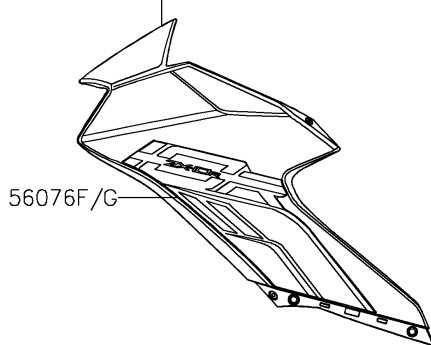

2023 Ninja® ZX-10R ABS KRT Edition

PARTS DIAGRAM

Decals(Gray)(LNFAN/LNFAL)

F2861A

Ref. Fuel Tank

Ref. Cowling

Ref. Front Fork

Ref. Cowling

Ref. Fuel Tank

Ref. Cowling Lower

Ref. Cowling Lower

Ref. Side Covers/Chain Cover

Ref. Front Wheel

(OPTION)
57001

Ref. Rear Wheel/Chain

2023 Ninja® ZX-10R ABS KRT Edition

Kawasaki
Let the Good Times Roll®

PARTS LIST

Decals(Gray)(LNFAN/LNFAL)

ITEM NAME	PART NUMBER	QUANTITY
MARK,UPP HOLDER,RIVER (Ref # 56054)	56054-1628	1
MARK,FUEL TANK,KAWASAKI (Ref # 56054A)	56054-2424	2
MARK,UPP COWL.,RIVER (Ref # 56054B)	56054-2900	1
MARK,TAIL COVER,NINJA (Ref # 56054C)	56054-2988	2
PATTERN,RR WHEEL,RED (Ref # 56069)	56069-1663	4
PATTERN,FUEL TANK,LH (Ref # 56076)	56076-3942	1
PATTERN,FUEL TANK,RH (Ref # 56076A)	56076-3943	1
PATTERN,UPP COWL.,LH (Ref # 56076B)	56076-3944	1
PATTERN,UPP COWL.,RH (Ref # 56076C)	56076-3945	1
PATTERN,TANK COVER,LH (Ref # 56076D)	56076-3946	1
PATTERN,TANK COVER,RH (Ref # 56076E)	56076-3947	1
PATTERN,SIDE COWL.,LH (Ref # 56076F)	56076-3948	1
PATTERN,SIDE COWL.,RH (Ref # 56076G)	56076-3949	1
PATTERN,LWR,COWL.,LH (Ref # 56076H)	56076-3950	1
PATTERN,LWR,COWL.,RH (Ref # 56076I)	56076-3951	1
RIM STRIPE APPLICATOR (Ref # 57001)	57001-1752	AR