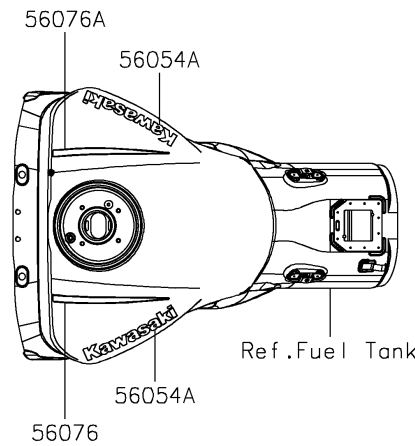

2023 Ninja® ZX-10R ABS KRT Edition

PARTS DIAGRAM

Decals(Gray)(LNFAN/LNFAL)

F2861A

Ref. Fuel Tank

Ref. Cowling

Ref. Front Fork

Ref. Cowling

Ref. Fuel Tank

Ref. Cowling Lower

Ref. Cowling Lower

Ref. Side Covers/Chain Cover

Ref. Front Wheel

(OPTION)
57001

Ref. Rear Wheel/Chain

2023 Ninja® ZX-10R ABS KRT Edition

Kawasaki
Let the Good Times Roll®

PARTS LIST

Decals(Gray)(LNFAN/LNFAL)

ITEM NAME	PART NUMBER	QUANTITY
MARK,UPP HOLDER,RIVER (Ref # 56054)	56054-1628	1
MARK,FUEL TANK,KAWASAKI (Ref # 56054A)	56054-2424	2
MARK,UPP COWL.,RIVER (Ref # 56054B)	56054-2900	1
MARK,TAIL COVER,NINJA (Ref # 56054C)	56054-2988	2
PATTERN,RR WHEEL,RED (Ref # 56069)	56069-1663	4
PATTERN,FUEL TANK,LH (Ref # 56076)	56076-3942	1
PATTERN,FUEL TANK,RH (Ref # 56076A)	56076-3943	1
PATTERN,UPP COWL.,LH (Ref # 56076B)	56076-3944	1
PATTERN,UPP COWL.,RH (Ref # 56076C)	56076-3945	1
PATTERN,TANK COVER,LH (Ref # 56076D)	56076-3946	1
PATTERN,TANK COVER,RH (Ref # 56076E)	56076-3947	1
PATTERN,SIDE COWL.,LH (Ref # 56076F)	56076-3948	1
PATTERN,SIDE COWL.,RH (Ref # 56076G)	56076-3949	1
PATTERN,LWR,COWL.,LH (Ref # 56076H)	56076-3950	1
PATTERN,LWR,COWL.,RH (Ref # 56076I)	56076-3951	1
RIM STRIPE APPLICATOR (Ref # 57001)	57001-1752	AR