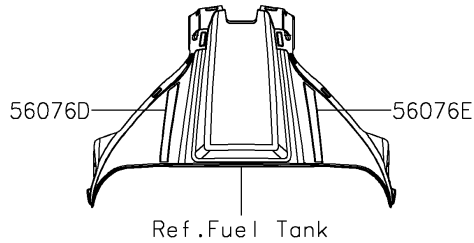

2023 Ninja® ZX-10R ABS KRT Edition

PARTS DIAGRAM

Decals(Gray)(LNFAN/LNFAL)

F2861A

Ref. Fuel Tank

Ref. Cowling

Ref. Front Fork

Ref. Cowling

Ref. Fuel Tank

Ref. Cowling Lower

Ref. Cowling Lower

Ref. Side Covers/Chain Cover

Ref. Front Wheel

(OPTION)
57001

Ref. Rear Wheel/Chain

2023 Ninja® ZX-10R ABS KRT Edition