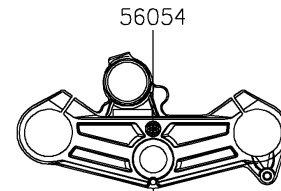

2023 Ninja® ZX-10R ABS KRT Edition

PARTS DIAGRAM

Decals(Gray)(LNFAN/LNFAL)

F2861A

Ref. Fuel Tank

Ref. Cowling

Ref. Front Fork

Ref. Cowling

Ref. Fuel Tank

Ref. Cowling Lower

Ref. Cowling Lower

Ref. Side Covers/Chain Cover

Ref. Front Wheel

(OPTION)
57001

Ref. Rear Wheel/Chain

2023 Ninja® ZX-10R ABS KRT Edition

Kawasaki
Let the Good Times Roll®

PARTS LIST

Decals(Gray)(LNFAN/LNFAL)

ITEM NAME	PART NUMBER	QUANTITY
MARK,UPP HOLDER,RIVER (Ref # 56054)	56054-1628	1
MARK,FUEL TANK,KAWASAKI (Ref # 56054A)	56054-2424	2
MARK,UPP COWL.,RIVER (Ref # 56054B)	56054-2900	1
MARK,TAIL COVER,NINJA (Ref # 56054C)	56054-2988	2
PATTERN,RR WHEEL,RED (Ref # 56069)	56069-1663	4
PATTERN,FUEL TANK,LH (Ref # 56076)	56076-3942	1
PATTERN,FUEL TANK,RH (Ref # 56076A)	56076-3943	1
PATTERN,UPP COWL.,LH (Ref # 56076B)	56076-3944	1
PATTERN,UPP COWL.,RH (Ref # 56076C)	56076-3945	1
PATTERN,TANK COVER,LH (Ref # 56076D)	56076-3946	1
PATTERN,TANK COVER,RH (Ref # 56076E)	56076-3947	1
PATTERN,SIDE COWL.,LH (Ref # 56076F)	56076-3948	1
PATTERN,SIDE COWL.,RH (Ref # 56076G)	56076-3949	1
PATTERN,LWR,COWL.,LH (Ref # 56076H)	56076-3950	1
PATTERN,LWR,COWL.,RH (Ref # 56076I)	56076-3951	1
RIM STRIPE APPLICATOR (Ref # 57001)	57001-1752	AR