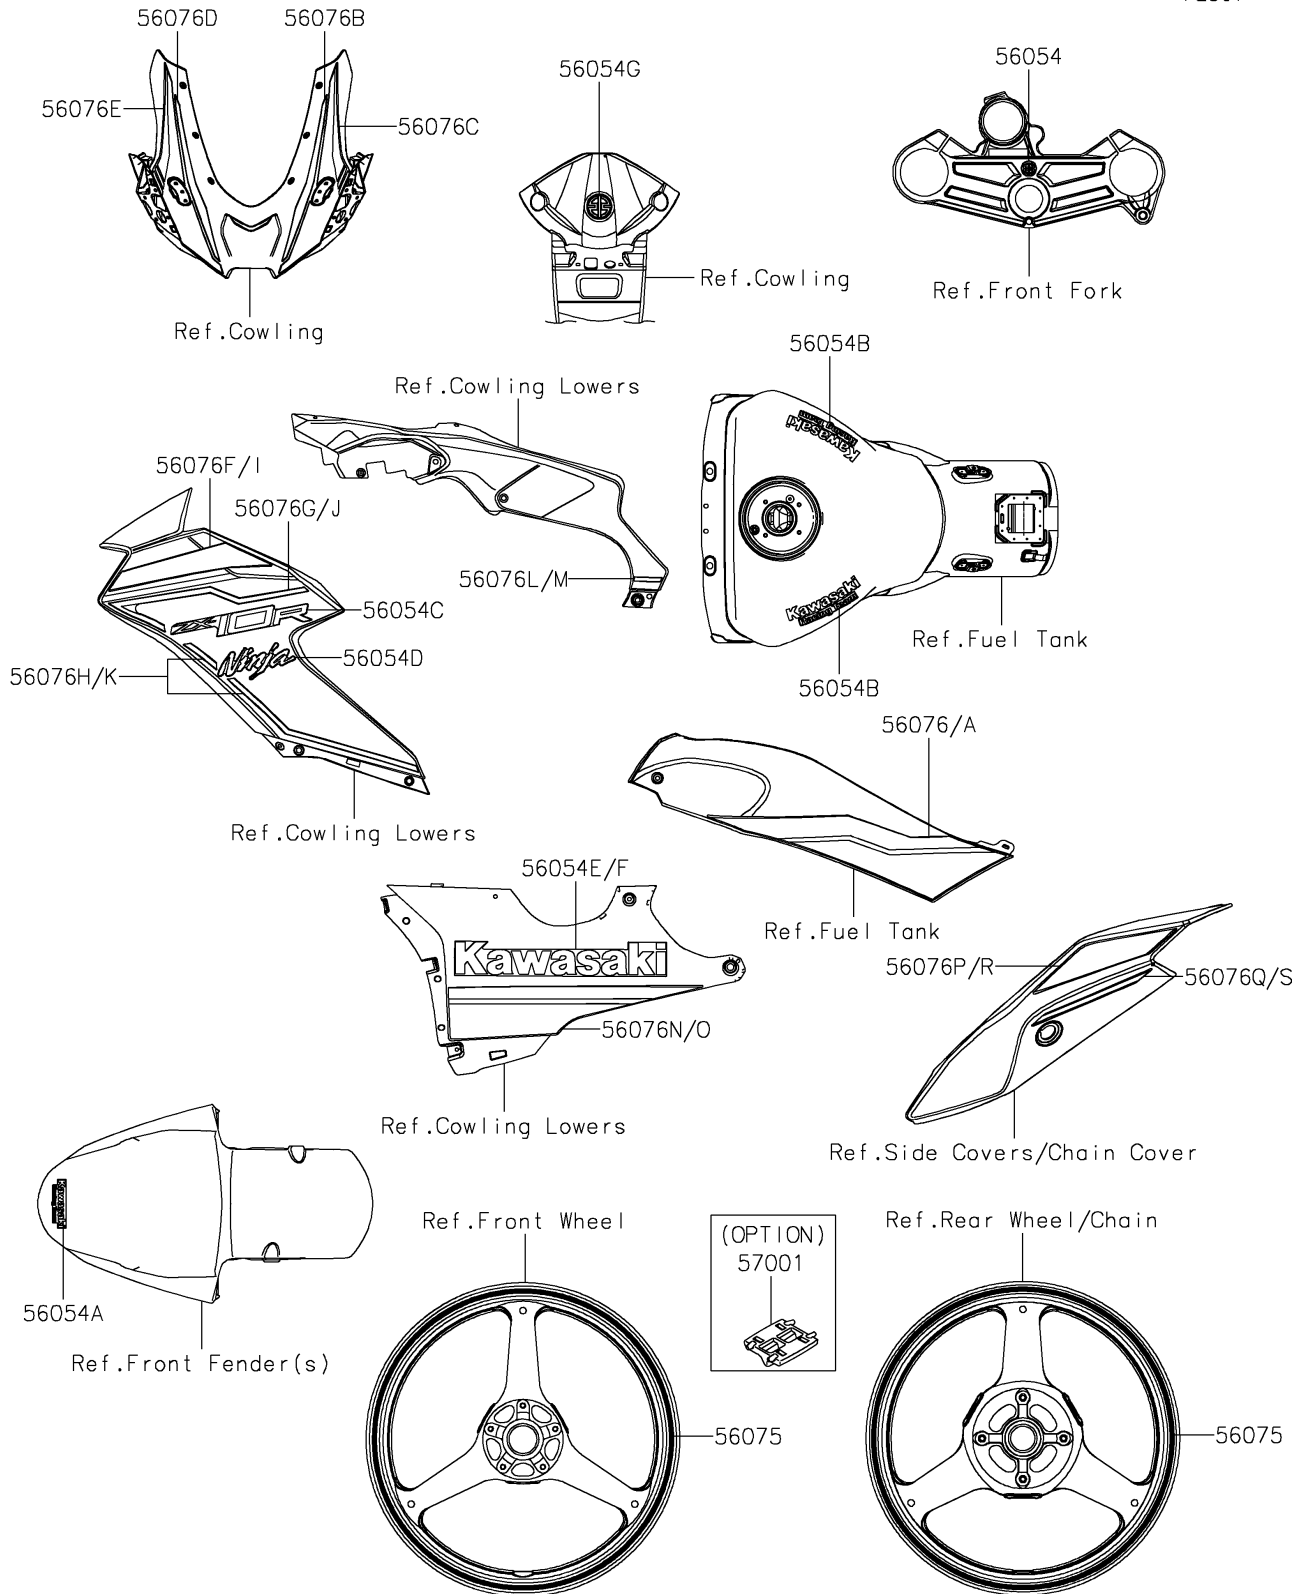

2022 NINJA® ZX™-10R

PARTS DIAGRAM

Decals(Green)(LNFAN/LNFAL)

F2861

2022 NINJA[®] ZX[™]-10R

PARTS LIST

Decals(Green)(LNFAN/LNFAL)

ITEM NAME

PART NUMBER

QUANTITY
