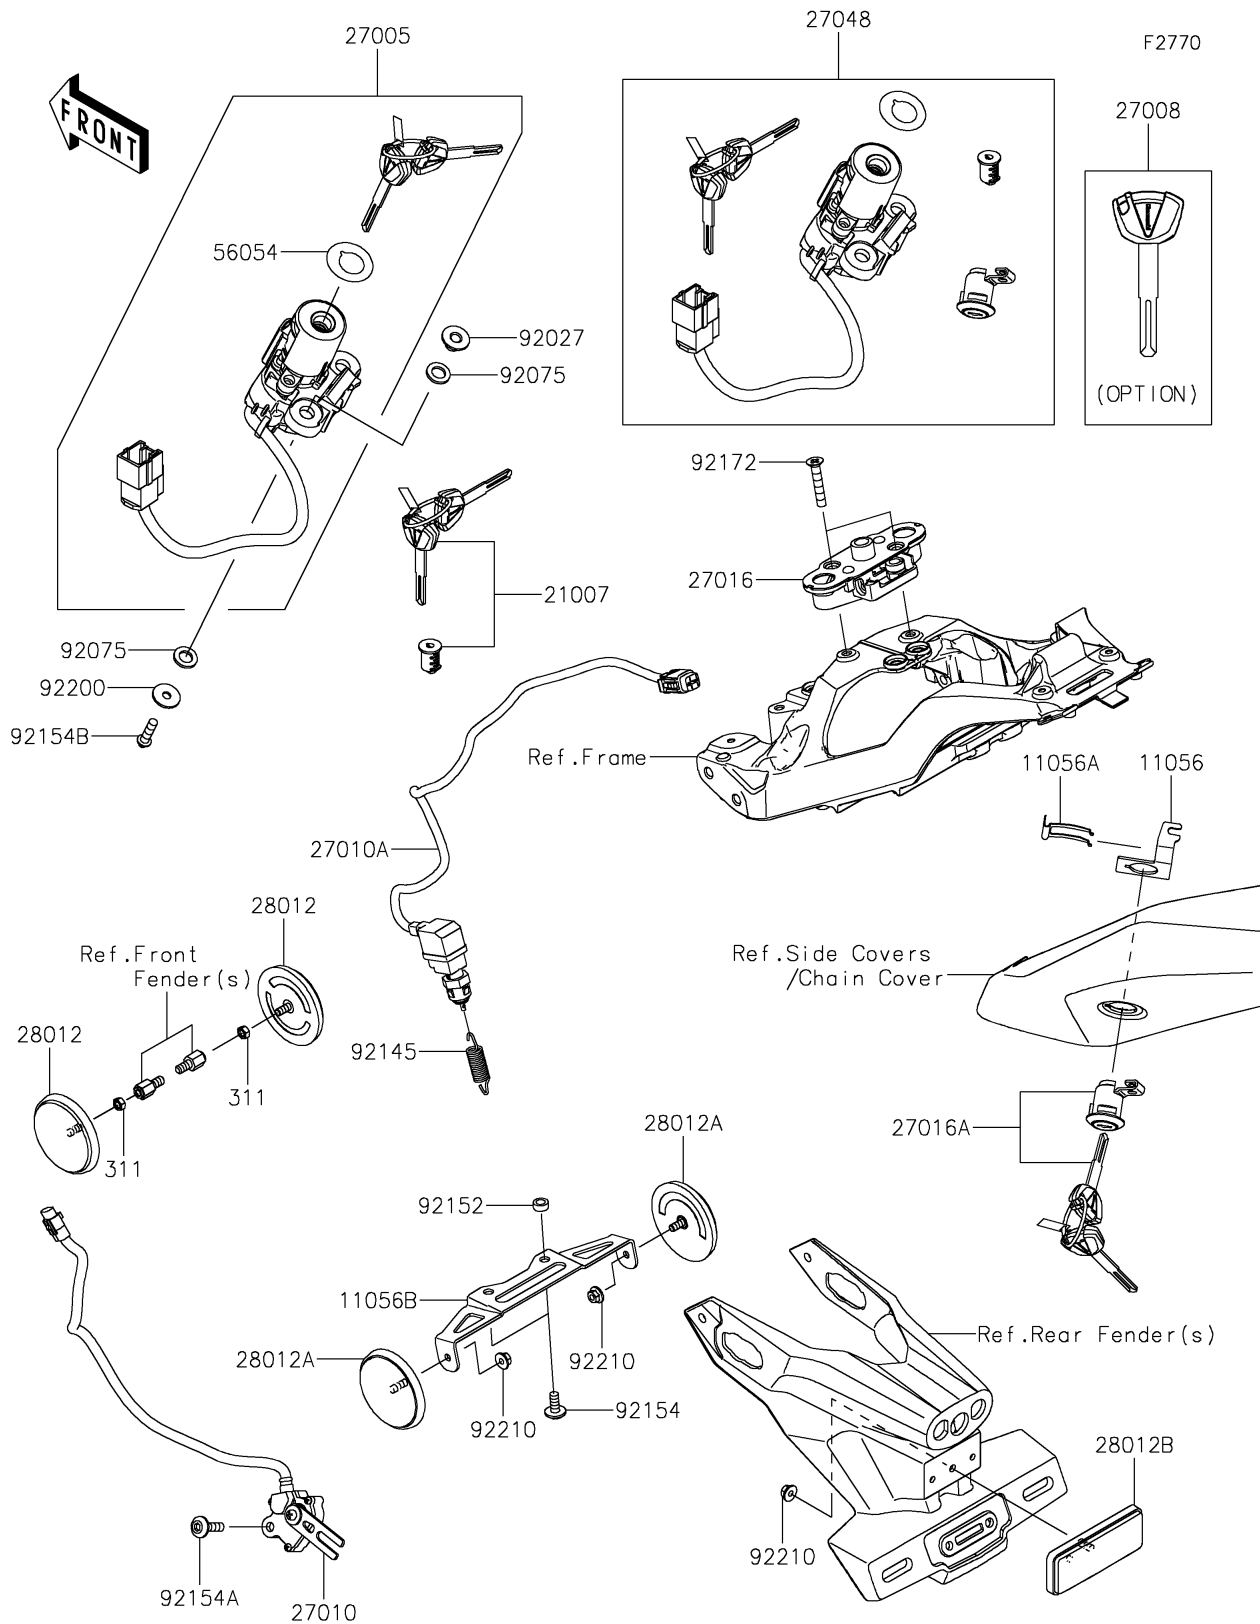

2024 Ninja ZX-10R ABS

PARTS DIAGRAM

Ignition Switch/Locks/Reflectors

2024 Ninja ZX-10R ABS

PARTS LIST

Ignition Switch/Locks/Reflectors

ITEM NAME

PART NUMBER

QUANTITY
