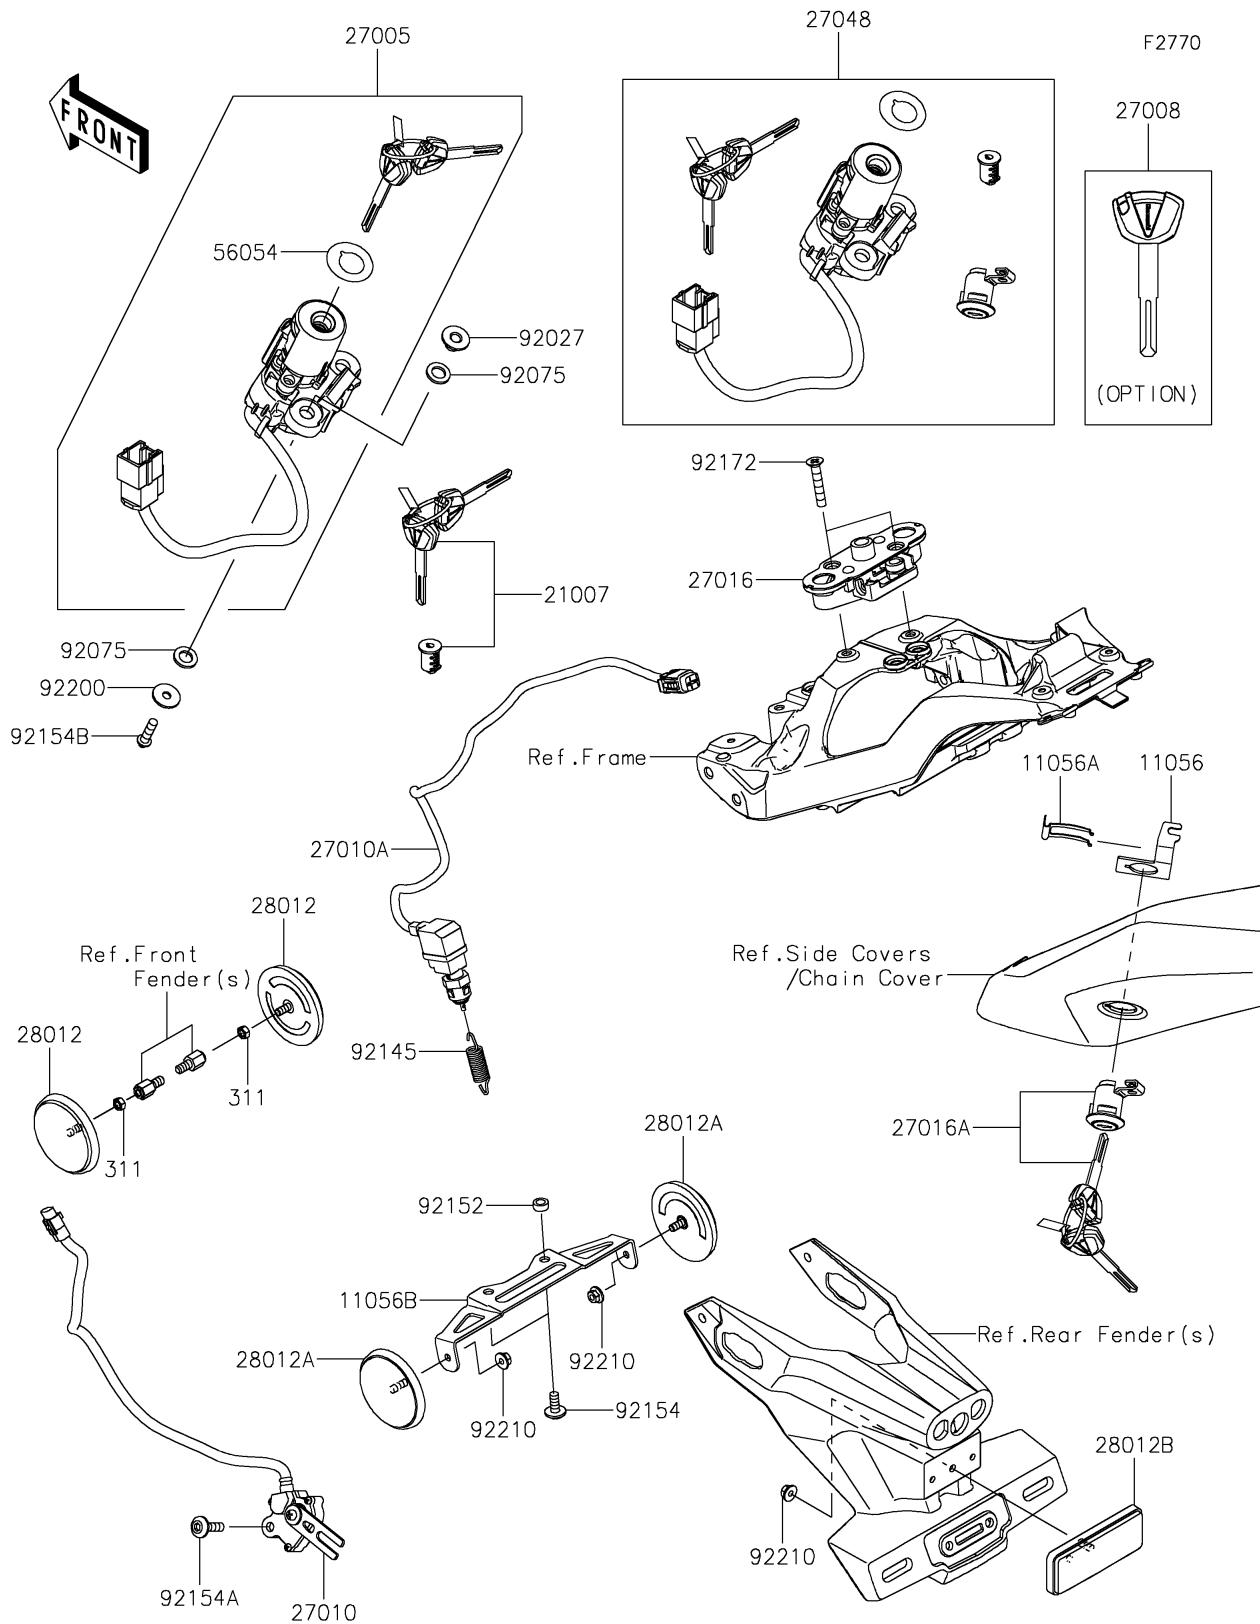

2023 Ninja® ZX-10R ABS KRT Edition

Kawasaki
Let the Good Times Roll®

PARTS DIAGRAM

Ignition Switch/Locks/Reflectors

2023 Ninja® ZX-10R ABS KRT Edition

Kawasaki
Let the Good Times Roll®

PARTS LIST

Ignition Switch/Locks/Reflectors

ITEM NAME	PART NUMBER	QUANTITY
BRACKET (Ref # 11056)	11056-0237	1
BRACKET,CLASP (Ref # 11056A)	11056-0238	1
BRACKET,REFLECTOR (Ref # 11056B)	11056-4496	1
ROTOR,LOCK,TANK CAP (Ref # 21007)	21007-5089	1
SWITCH-ASSY-IGNITION (Ref # 27005)	27005-0699	1
KEY-LOCK,BLANK (Ref # 27008)	27008-0662	1
SWITCH,SIDE STAND (Ref # 27010)	27010-0003	1
SWITCH,STOP (Ref # 27010A)	27010-0944	1
LOCK-ASSY,SEAT STRIKER (Ref # 27016)	27016-0035	1
LOCK-ASSY,SEAT (Ref # 27016A)	27016-5418	1
SWITCH-ASSY (Ref # 27048)	27048-5261	1
REFLECTOR-REFLEX,FR,SIDE (Ref # 28012)	28012-0001	2
REFLECTOR-REFLEX (Ref # 28012A)	28012-0002	2
REFLECTOR-REFLEX (Ref # 28012B)	28012-1077	1
MARK,IGNITION SWITCH (Ref # 56054)	56054-2755	1
COLLAR,L=9.6 (Ref # 92027)	92027-1045	2
DAMPER (Ref # 92075)	92075-1564	4
SPRING,REAR BRAKE SWITCH (Ref # 92145)	92145-1972	1
COLLAR,6.5X10.5X4.5 (Ref # 92152)	92152-1348	2
BOLT,SOCKET,6X14 (Ref # 92154)	92154-0907	2
BOLT,SOCKET,6X22 (Ref # 92154A)	92154-1810	1
BOLT,TORX,6X22 (Ref # 92154B)	92154-1858	2
SCREW-CSK-CROS,6X35 (Ref # 92172)	92172-1432	2
WASHER,6X20X1.6 (Ref # 92200)	92200-0212	2
NUT,FLANGED,5MM (Ref # 92210)	92210-0007	3
NUT-HEX,5MM (Ref # 311)	311AB0500	2