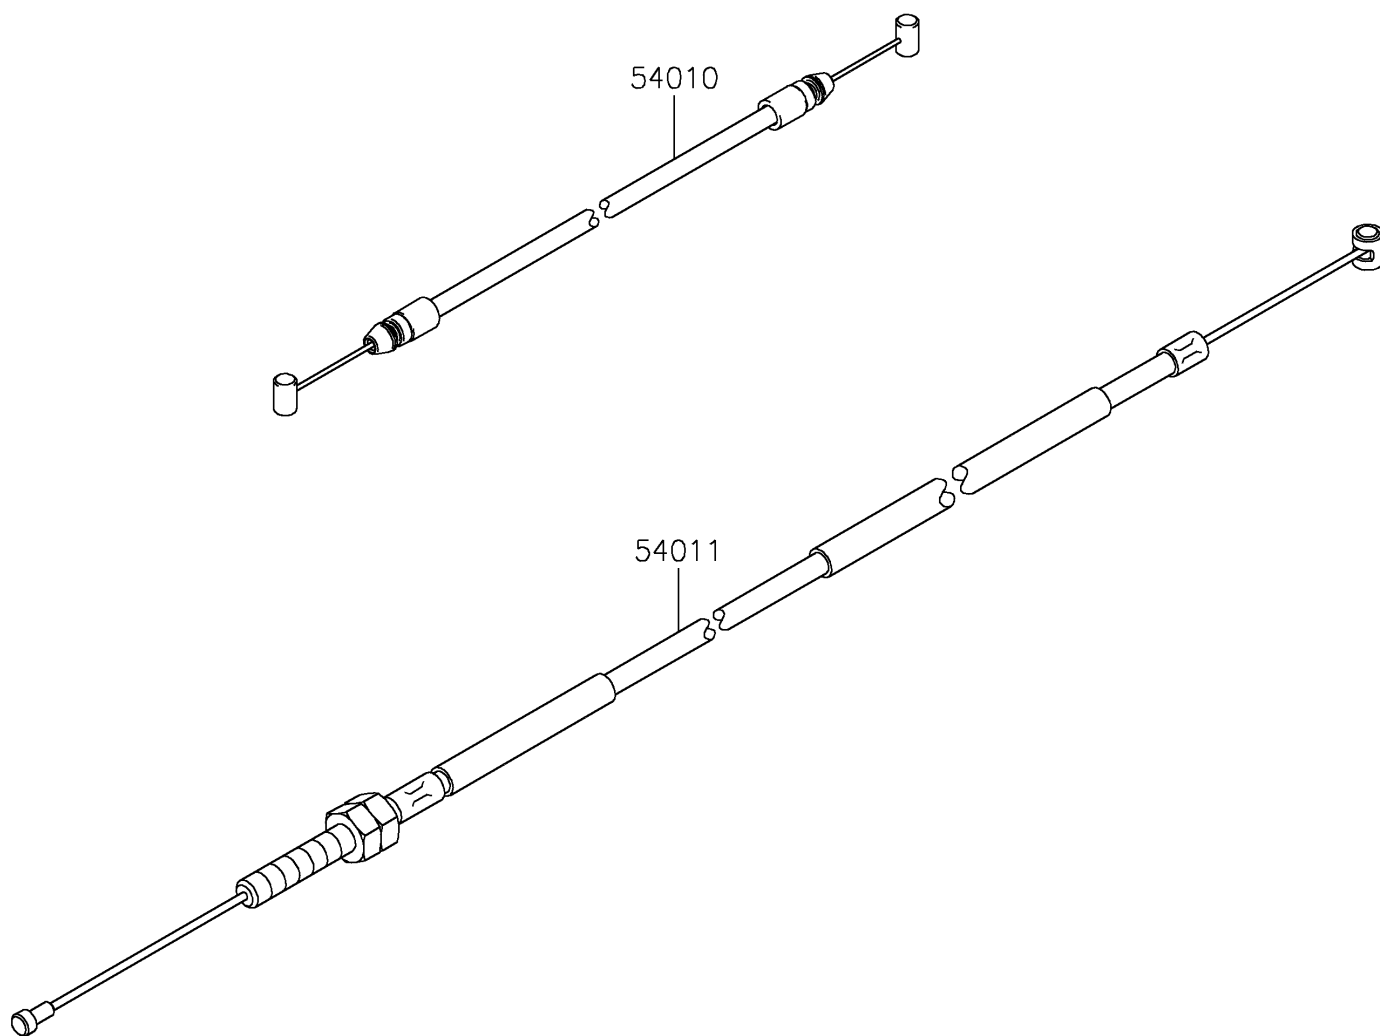

2024 Ninja ZX-10R ABS

PARTS DIAGRAM

Cables

F2540

2024 Ninja ZX-10R ABS

PARTS LIST

Cables

ITEM NAME	PART NUMBER	QUANTITY
-----------	-------------	----------
