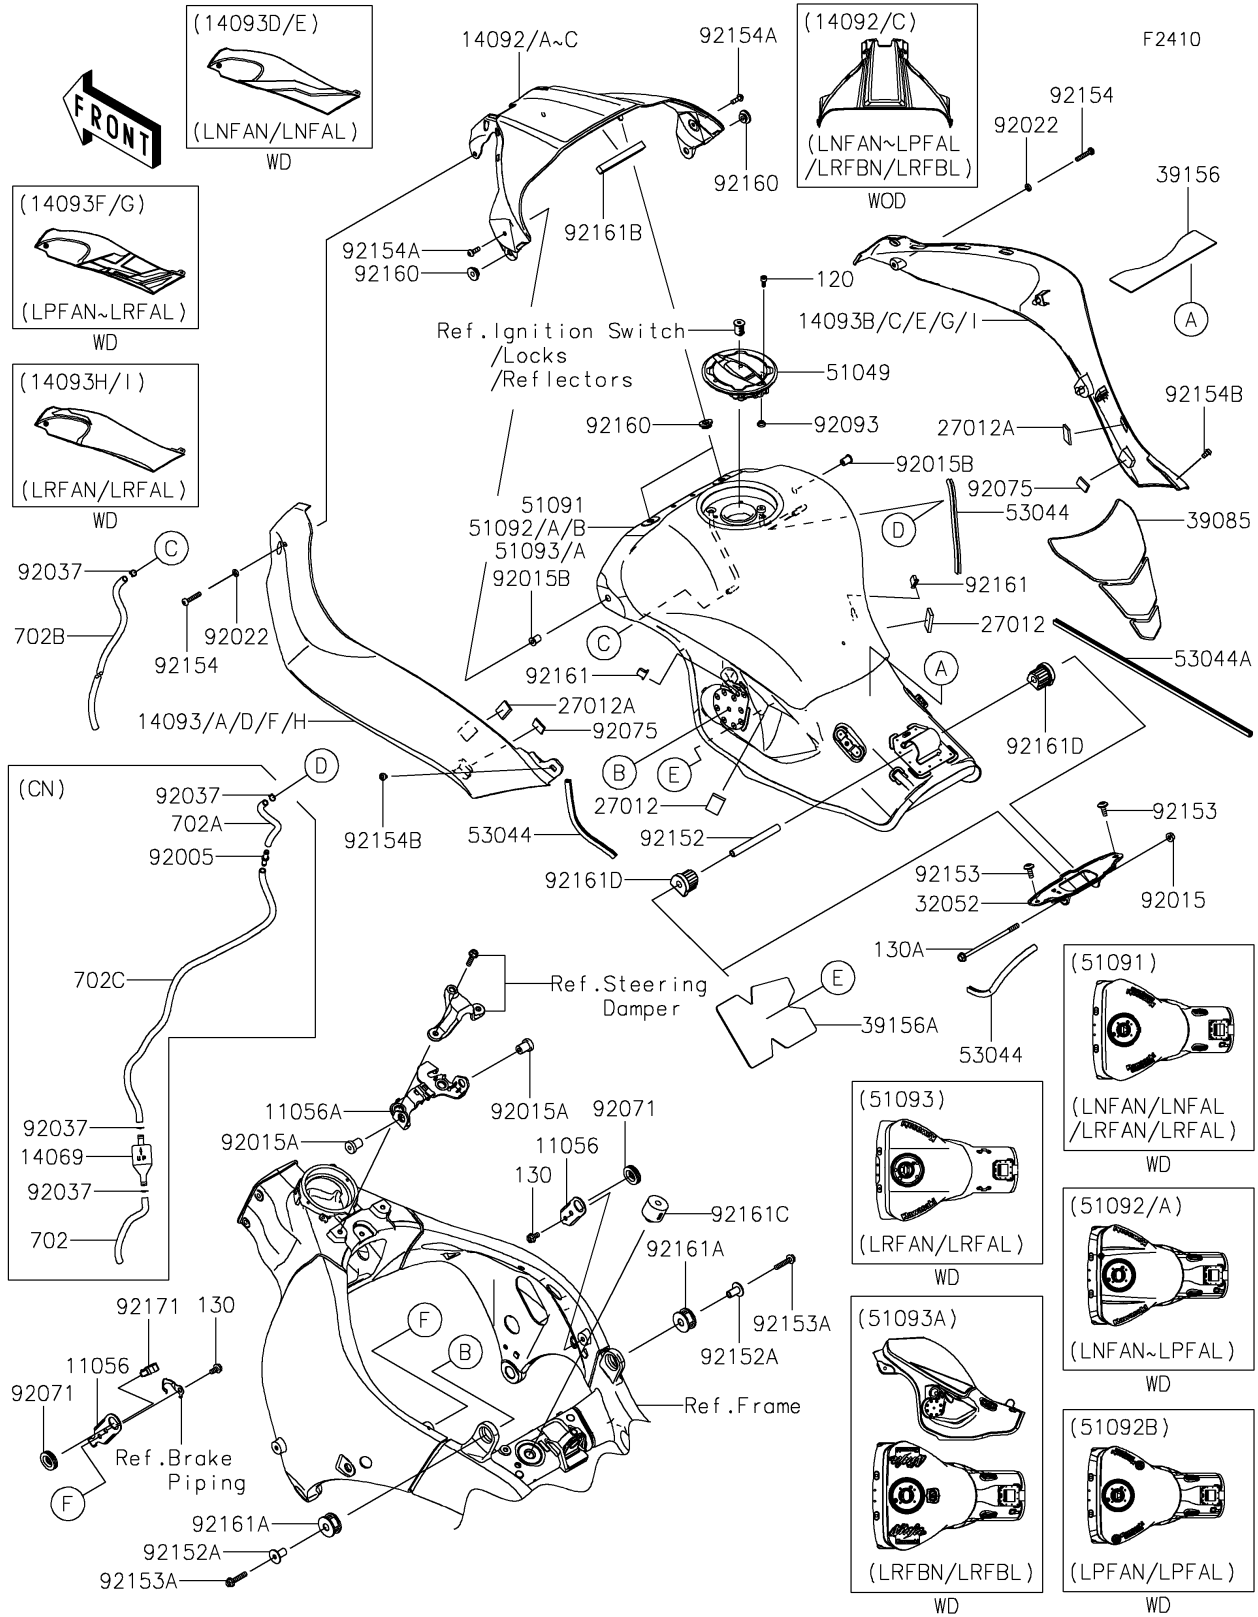

2024 Ninja® ZX-10R ABS

PARTS DIAGRAM

Fuel Tank