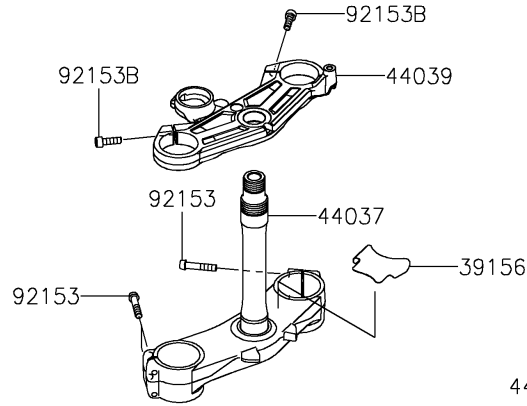

2024 Ninja ZX-10R ABS

PARTS DIAGRAM

Front Fork

F2340

44071/B

44071A/C

2024 Ninja ZX-10R ABS

PARTS LIST

Front Fork

ITEM NAME

PART NUMBER

QUANTITY
