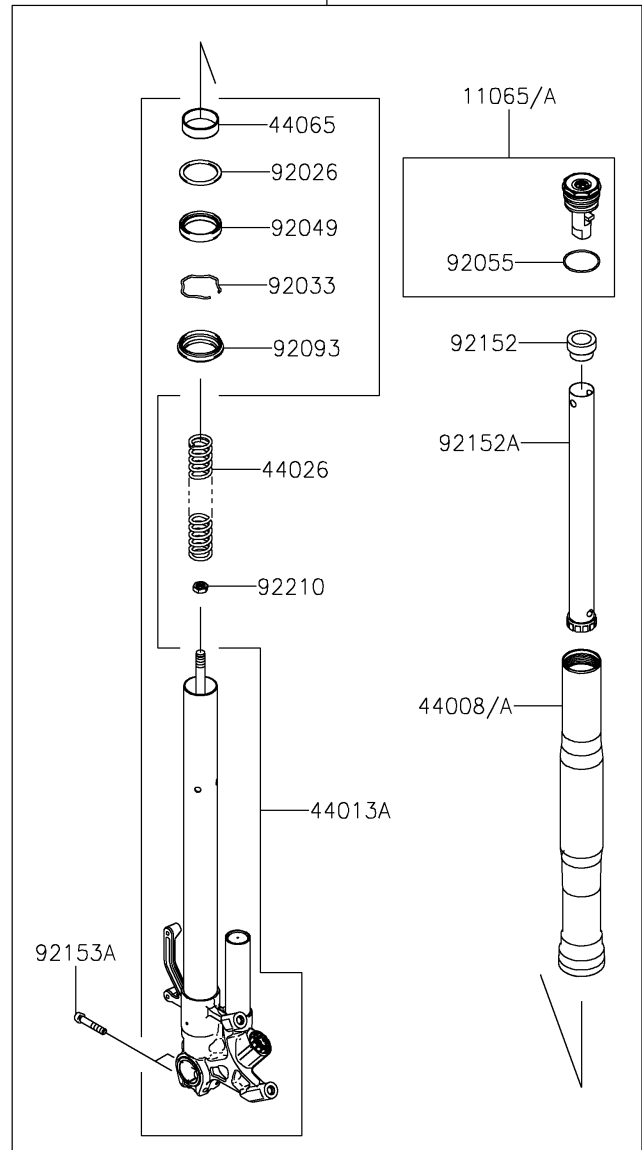

2024 Ninja ZX-10R ABS

PARTS DIAGRAM

Front Fork

F2340

44071/B

44071A/C

2024 Ninja ZX-10R ABS

PARTS LIST

Front Fork

ITEM NAME

PART NUMBER

QUANTITY
