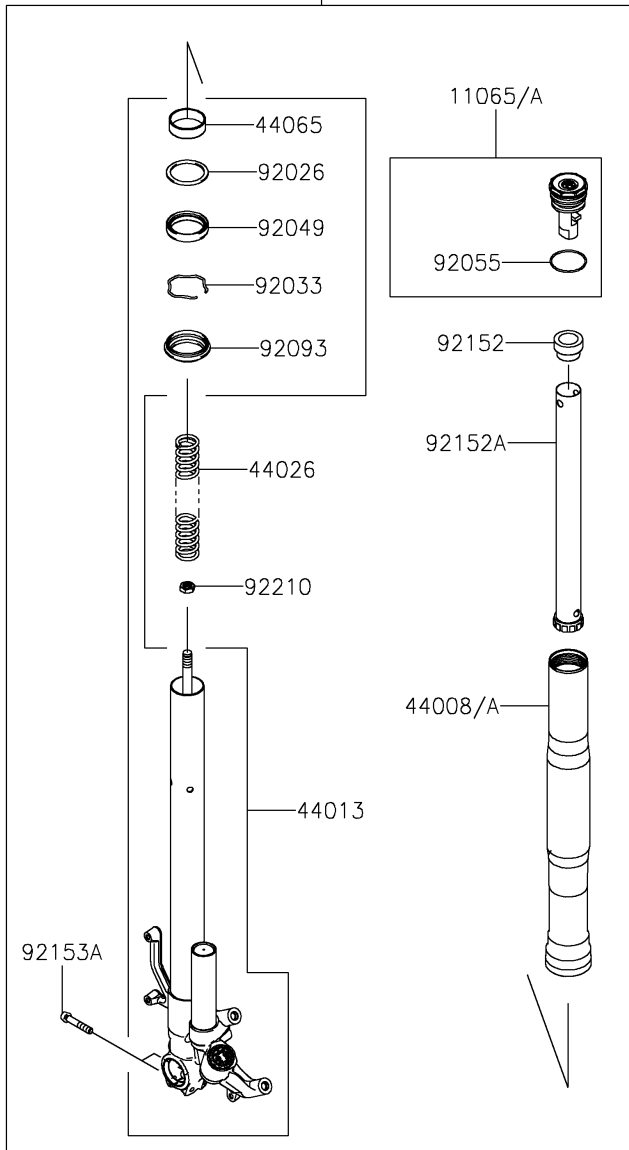

2024 Ninja ZX-10R ABS

PARTS DIAGRAM

Front Fork

F2340

44071/B

44071A/C

2024 Ninja ZX-10R ABS

PARTS LIST

Front Fork

ITEM NAME

PART NUMBER

QUANTITY
