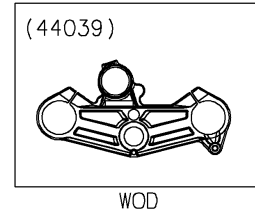

2024 Ninja ZX-10R ABS

PARTS DIAGRAM

Front Fork

F2340

44071/B

44071A/C

2024 Ninja ZX-10R ABS

PARTS LIST

Front Fork

ITEM NAME

PART NUMBER

QUANTITY
