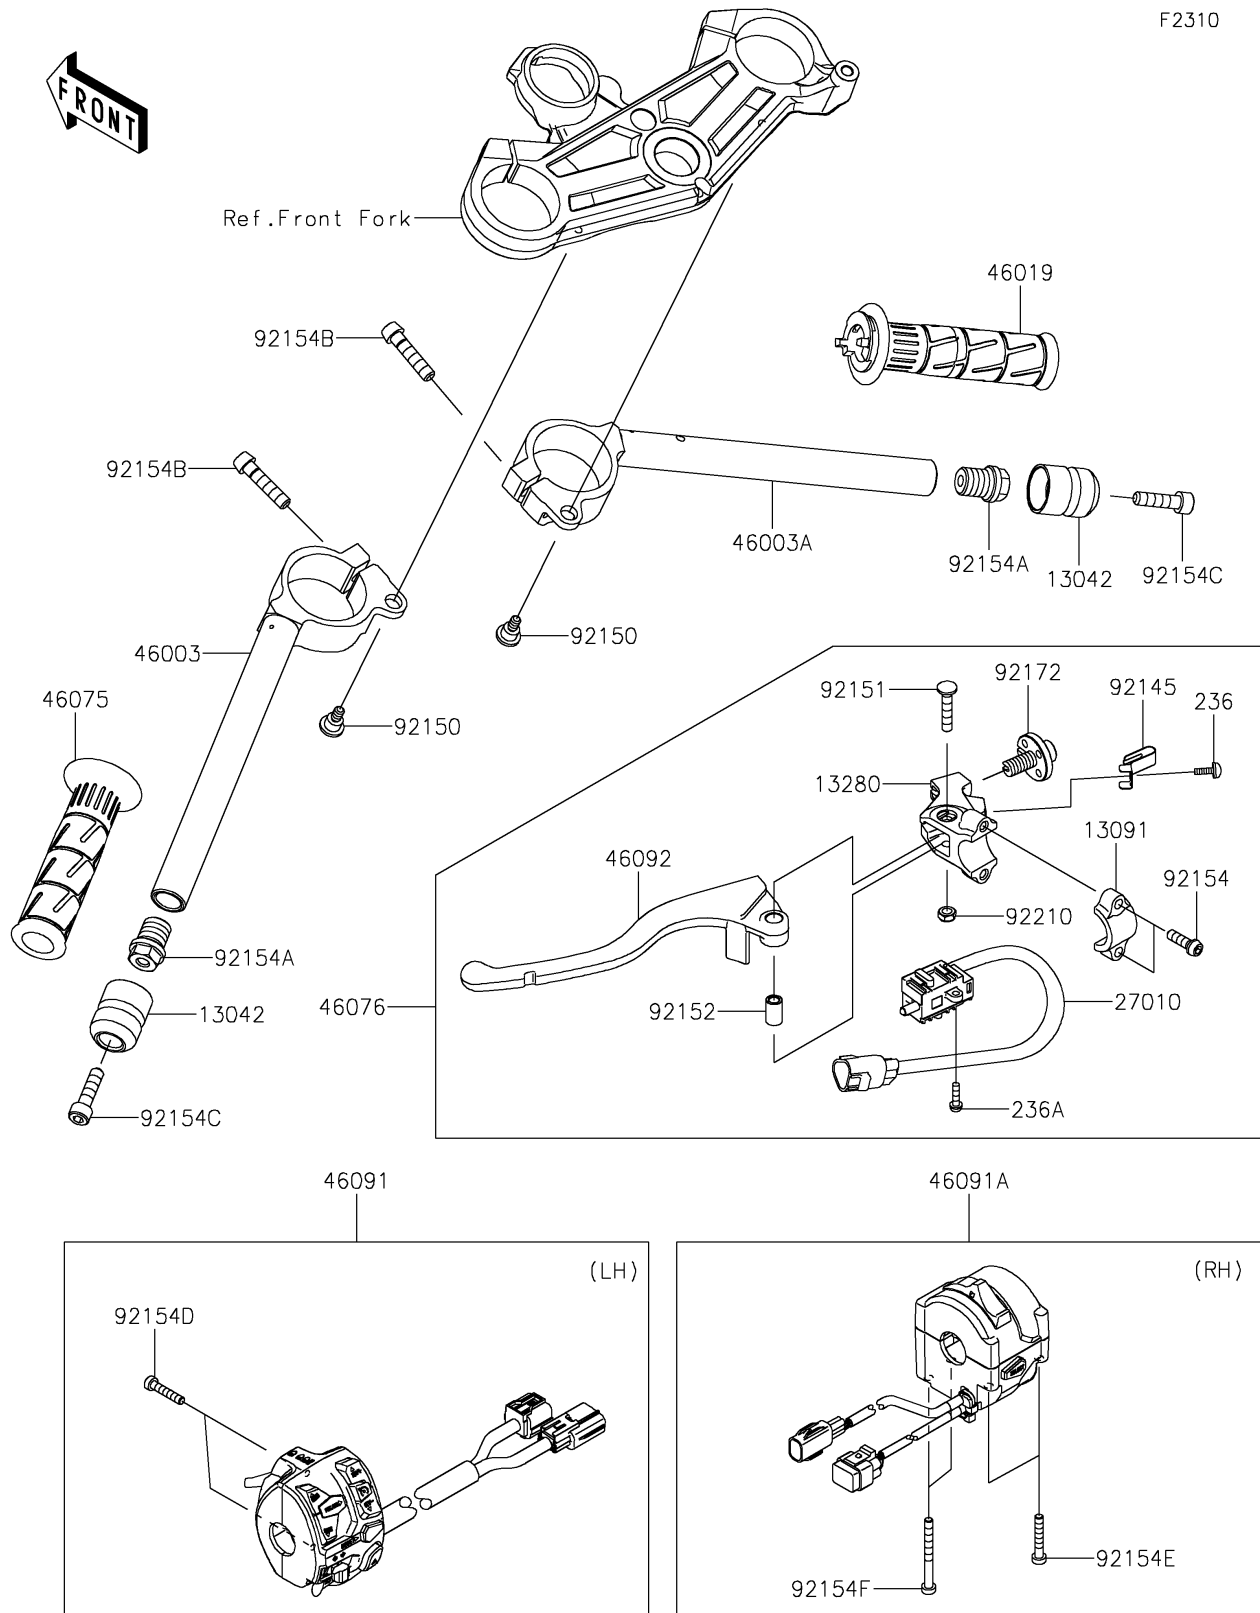

2023 Ninja® ZX-10R ABS KRT Edition

PARTS DIAGRAM

Handlebar

2023 Ninja[®] ZX-10R ABS KRT Edition

PARTS LIST

Handlebar

ITEM NAME	PART NUMBER	QUANTITY
-----------	-------------	----------
