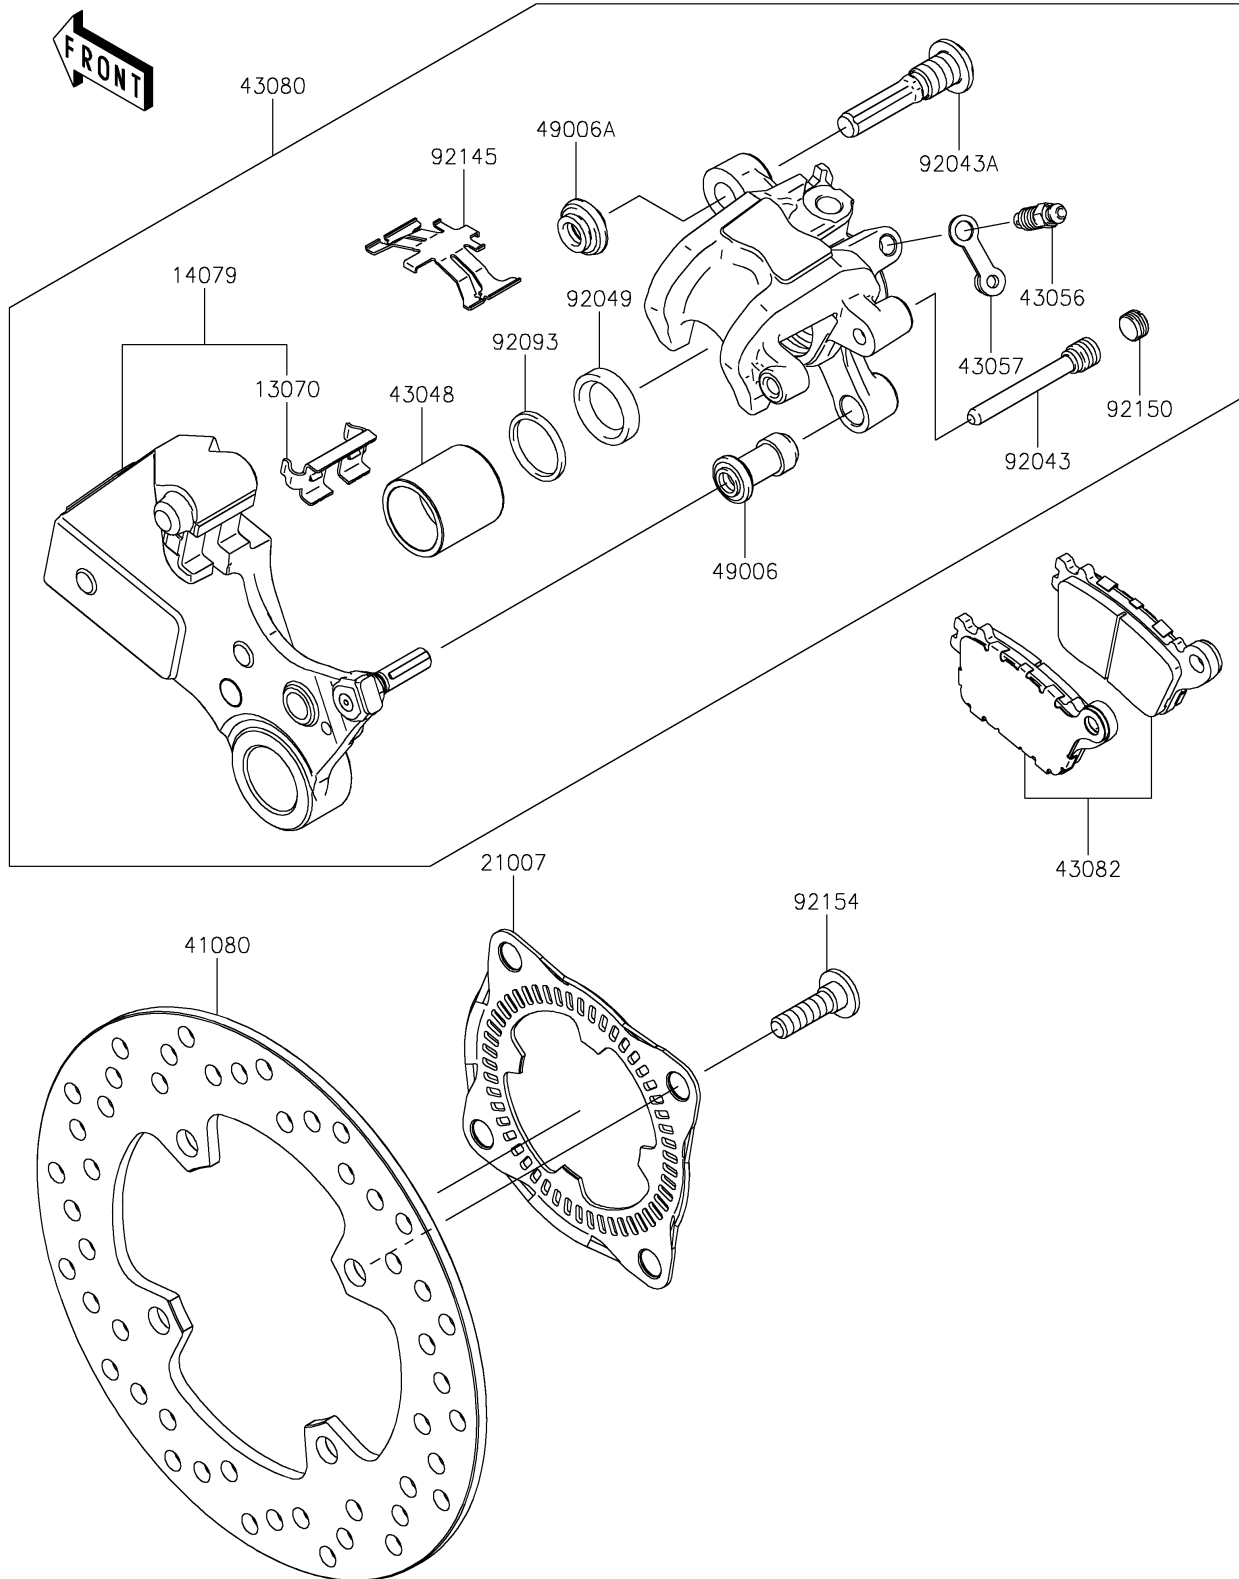

2024 Ninja ZX-10R ABS

PARTS DIAGRAM

Rear Brake

F2294

2024 Ninja ZX-10R ABS

PARTS LIST

Rear Brake

ITEM NAME

PART NUMBER

QUANTITY
