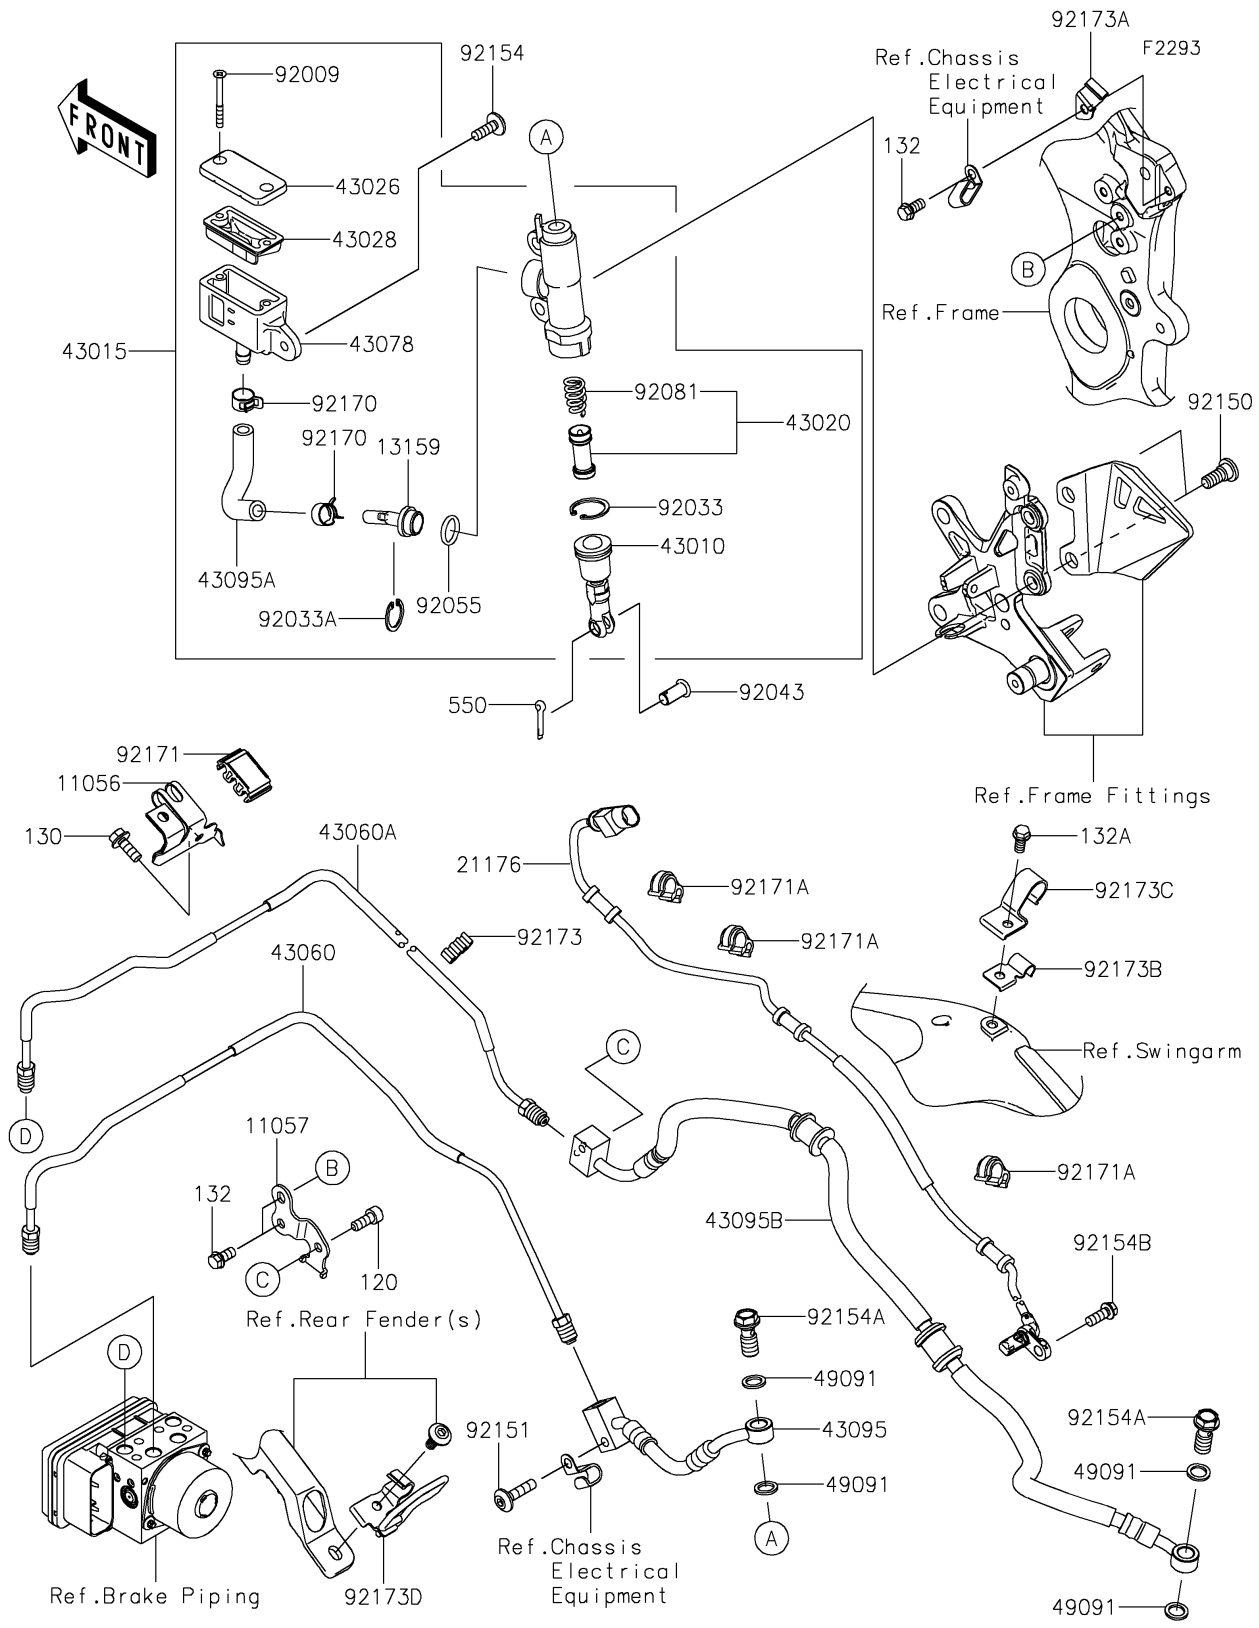

2024 Ninja ZX-10R ABS

PARTS DIAGRAM

Rear Master Cylinder

2024 Ninja ZX-10R ABS

PARTS LIST

Rear Master Cylinder

ITEM NAME

PART NUMBER

QUANTITY
