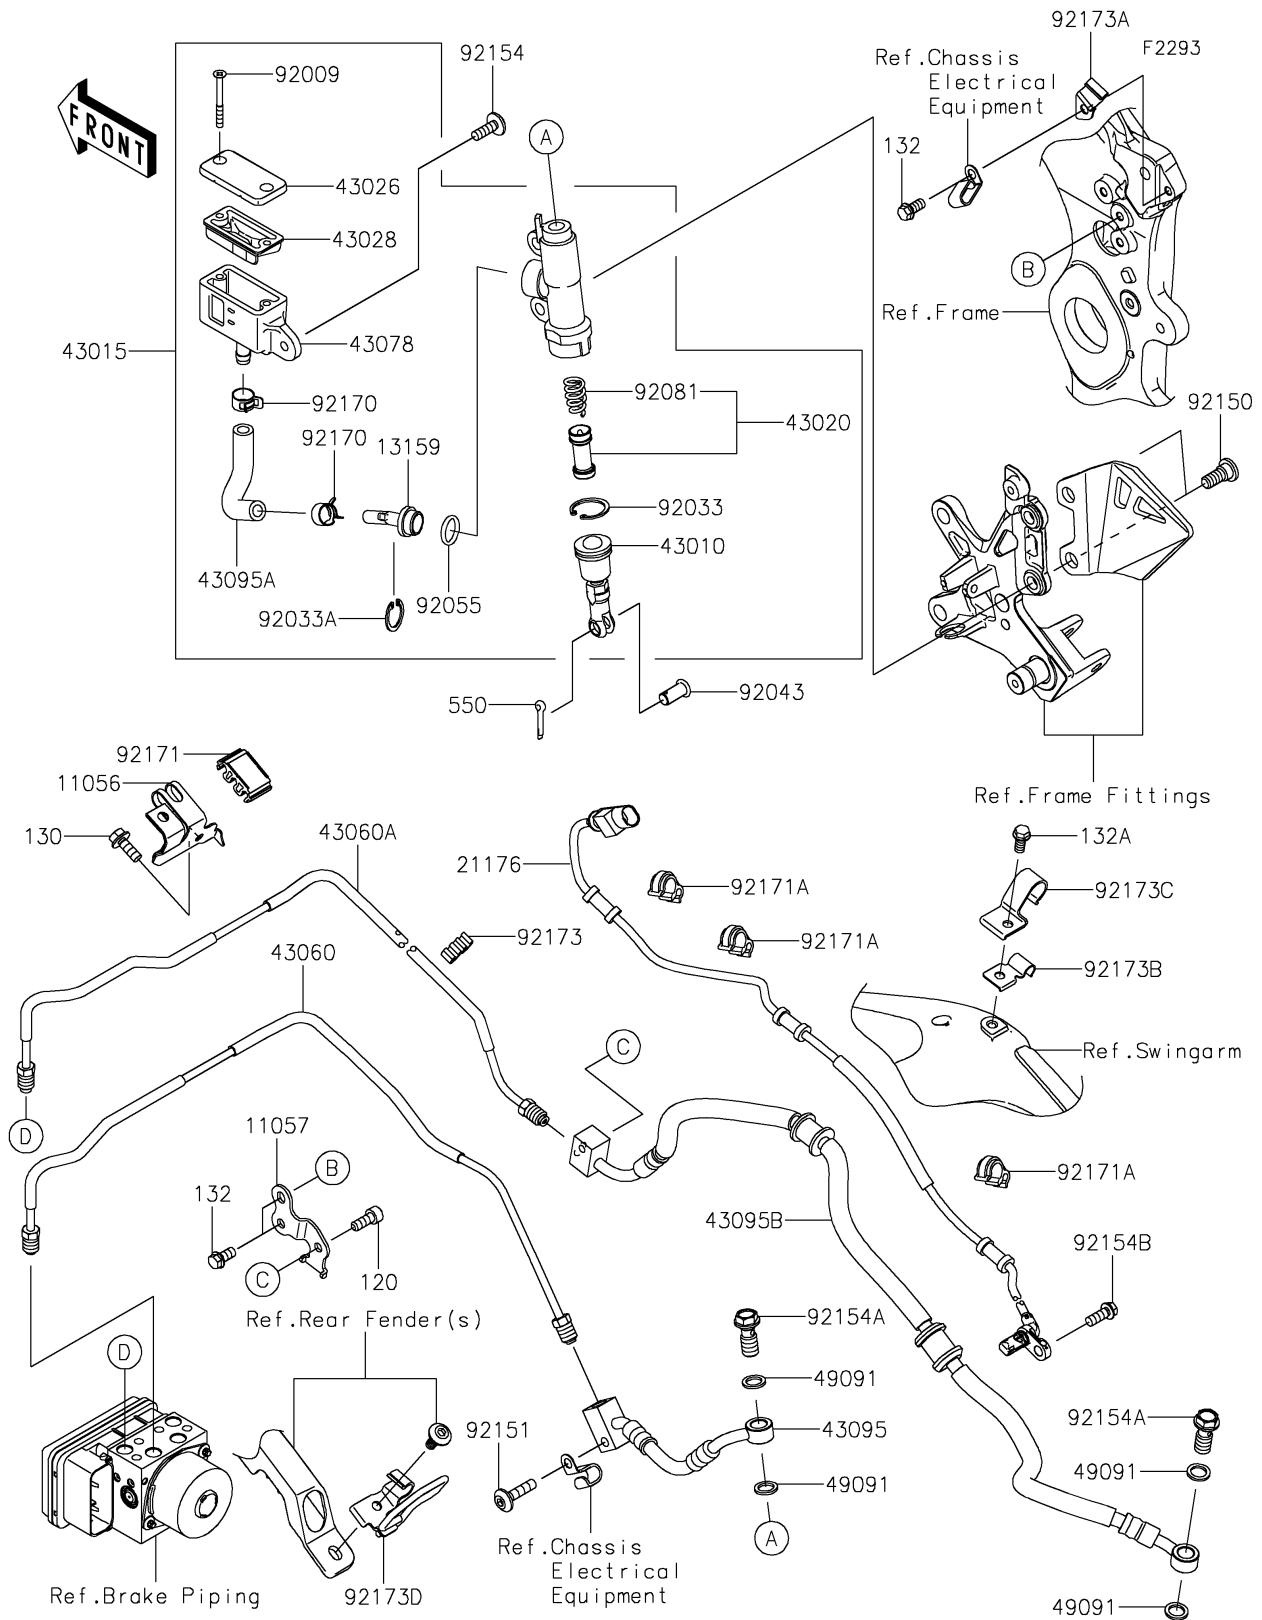

2023 Ninja® ZX-10R ABS KRT Edition

PARTS DIAGRAM

Rear Master Cylinder

2023 Ninja® ZX-10R ABS KRT Edition

Kawasaki
Let the Good Times Roll®

PARTS LIST

Rear Master Cylinder

ITEM NAME	PART NUMBER	QUANTITY
BRACKET,UPP CROSS (Ref # 11056)	11056-7960	1
BRACKET (Ref # 11057)	11057-4253	1
CONNECTOR (Ref # 13159)	13159-0009	1
SENSOR,RR WHEEL (Ref # 21176)	21176-0980	1
ROD-ASSY-BRAKE (Ref # 43010)	43010-0016	1
CYLINDER-ASSY-MASTER,RR (Ref # 43015)	43015-0775	1
PISTON-COMP-BRAKE (Ref # 43020)	43020-1057	1
CAP-BRAKE (Ref # 43026)	43026-0031	1
DIAPHRAGM (Ref # 43028)	43028-1067	1
PIPE-BRAKE,RR M/CYLINDER-HU (Ref # 43060)	43060-0095	1
PIPE-BRAKE,ABS UNIT-SWA BKT (Ref # 43060A)	43060-0328	1
RESERVOIR (Ref # 43078)	43078-1189	1
HOSE-BRAKE,RR M/CYL.-SWA BKT (Ref # 43095)	43095-0936	1
HOSE-BRAKE,RR CALIPER (Ref # 43095A)	43095-1518	1
HOSE-BRAKE,SWA BKT-RR CAL. (Ref # 43095B)	43095-1602	1
WASHER-SEAL,10.1X14.5X1.5 (Ref # 49091)	49091-0001	4
SCREW,4X40 (Ref # 92009)	92009-1596	2
RING-SNAP,20.9X24.6X1.2 (Ref # 92033)	92033-0079	1
RING-SNAP,20.5MM (Ref # 92033A)	92033-1186	1
PIN (Ref # 92043)	92043-0904	1
RING-O,14.8X2.4 (Ref # 92055)	92055-0741	1
SPRING,MASTER CYLINDER (Ref # 92081)	92081-1737	1
BOLT,SOCKET,8X25 (Ref # 92150)	92150-1837	2
BOLT,SOCKET,6X25 (Ref # 92151)	92151-1611	1
BOLT,SOCKET,6X18 (Ref # 92154)	92154-1694	1
BOLT,BANJO,10X23 (Ref # 92154A)	92154-1712	2
BOLT,FLANGED,6X16 (Ref # 92154B)	92154-4217	1
CLAMP,HOSE (Ref # 92170)	92170-1091	2
CLAMP (Ref # 92171)	92171-1731	1