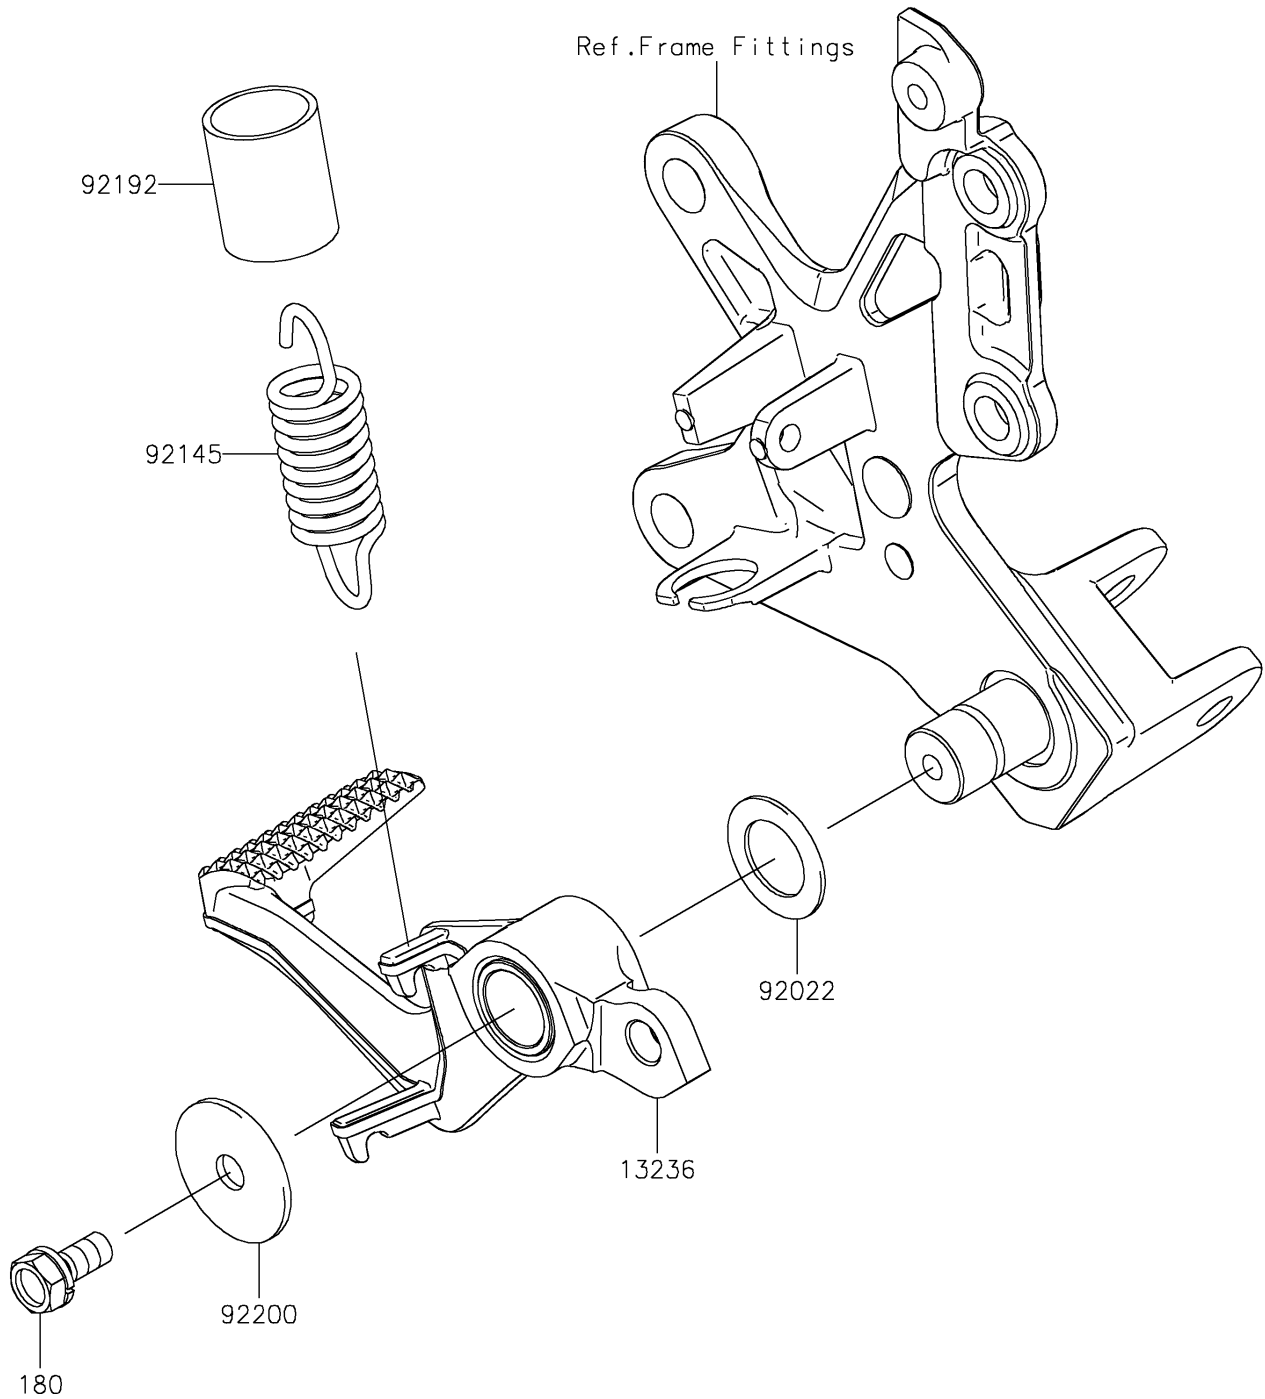

2024 Ninja ZX-10R ABS

PARTS DIAGRAM

Brake Pedal/Torque Link

F2260

2024 Ninja ZX-10R ABS

PARTS LIST

Brake Pedal/Torque Link

ITEM NAME

PART NUMBER

QUANTITY
