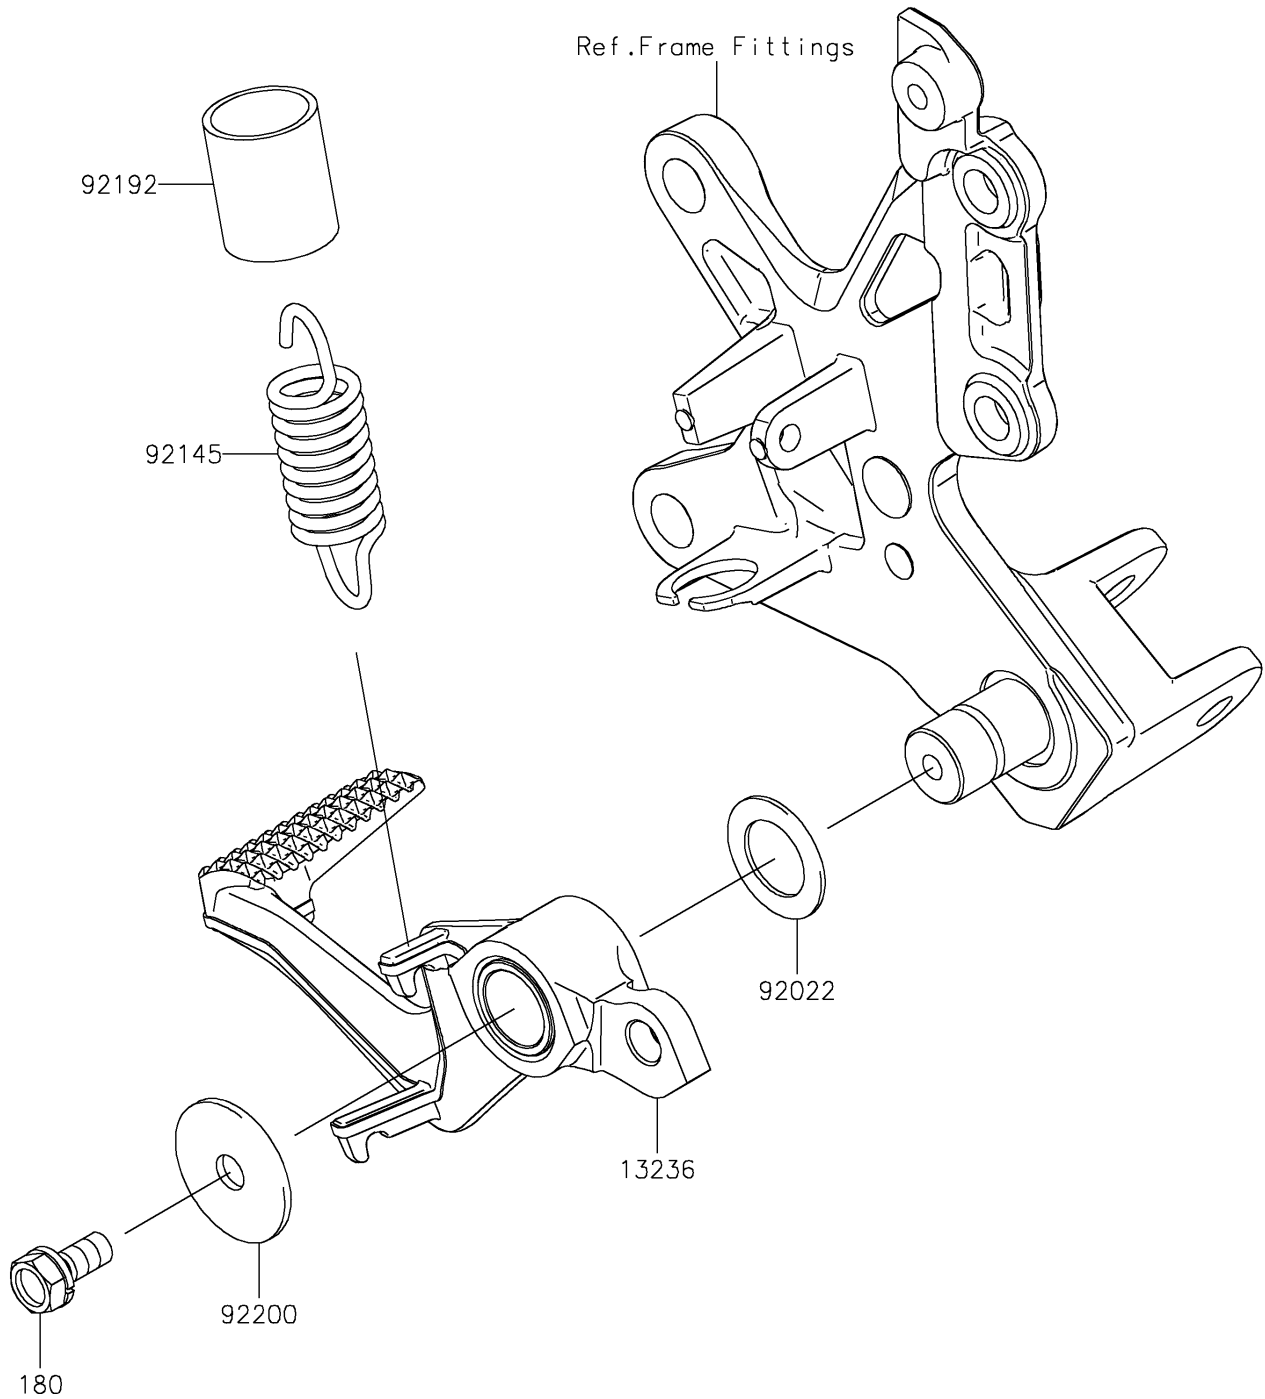

2023 Ninja® ZX-10R ABS

PARTS DIAGRAM

Brake Pedal/Torque Link

F2260

2023 Ninja® ZX-10R ABS

PARTS LIST

Brake Pedal/Torque Link

ITEM NAME

PART NUMBER

QUANTITY
