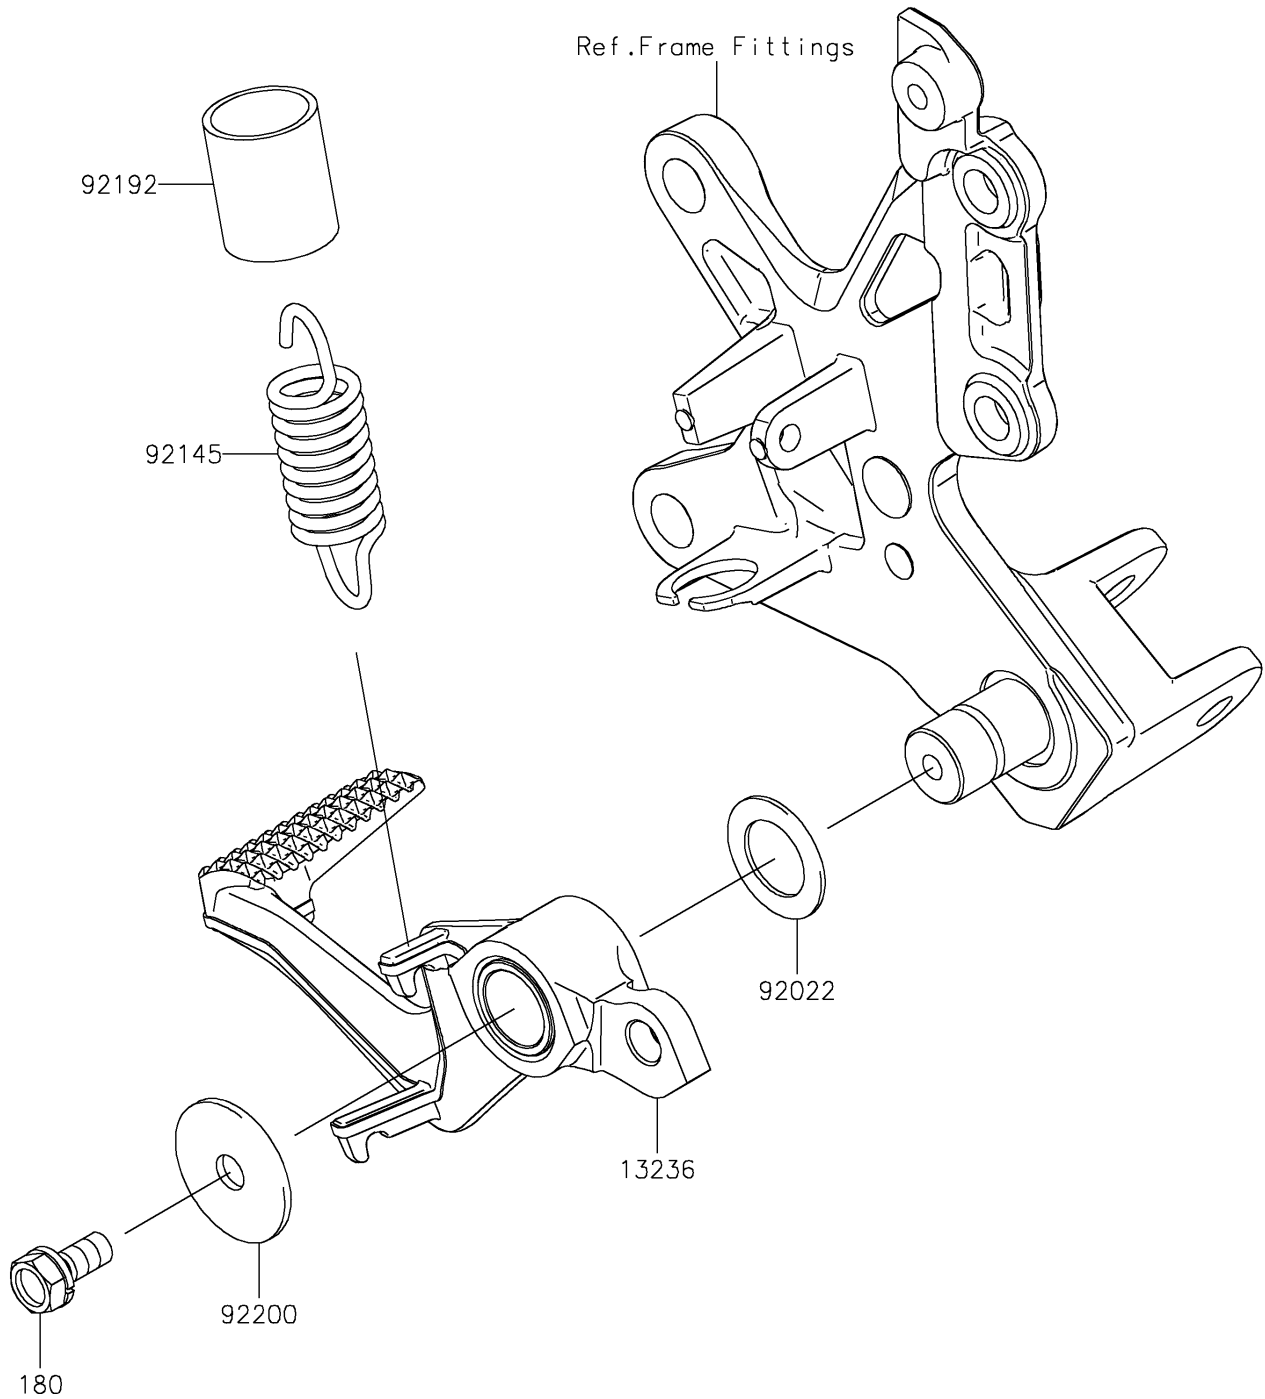

2023 Ninja[®] ZX-10R ABS KRT Edition

PARTS DIAGRAM

Brake Pedal/Torque Link

F2260

2023 Ninja[®] ZX-10R ABS KRT Edition

PARTS LIST

Brake Pedal/Torque Link

ITEM NAME	PART NUMBER	QUANTITY
-----------	-------------	----------
