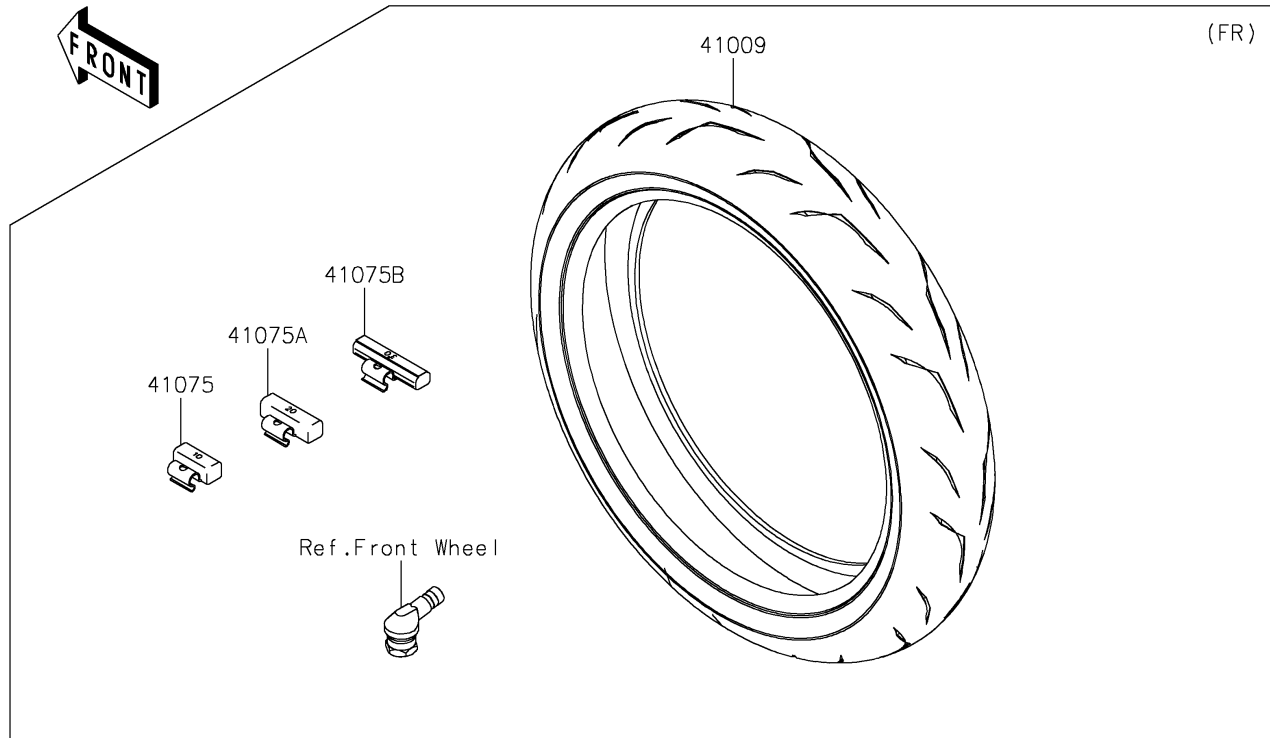

## PARTS DIAGRAM

### Tires

F2210

## PARTS LIST

### Tires

ITEM NAME	PART NUMBER	QUANTITY
TIRE,FR,120/70ZR17(58W),RS11F (Ref # 41009)	41009-0860	1
TIRE,RR,190/55ZR17(75W),RS11R (Ref # 41009A)	41009-0861	1
BALANCER-WHEEL,10G,SILVER (Ref # 41075)	41075-0007	AR
BALANCER-WHEEL,20G,SILVER (Ref # 41075A)	41075-0008	AR
BALANCER-WHEEL,30G,SILVER (Ref # 41075B)	41075-0009	AR