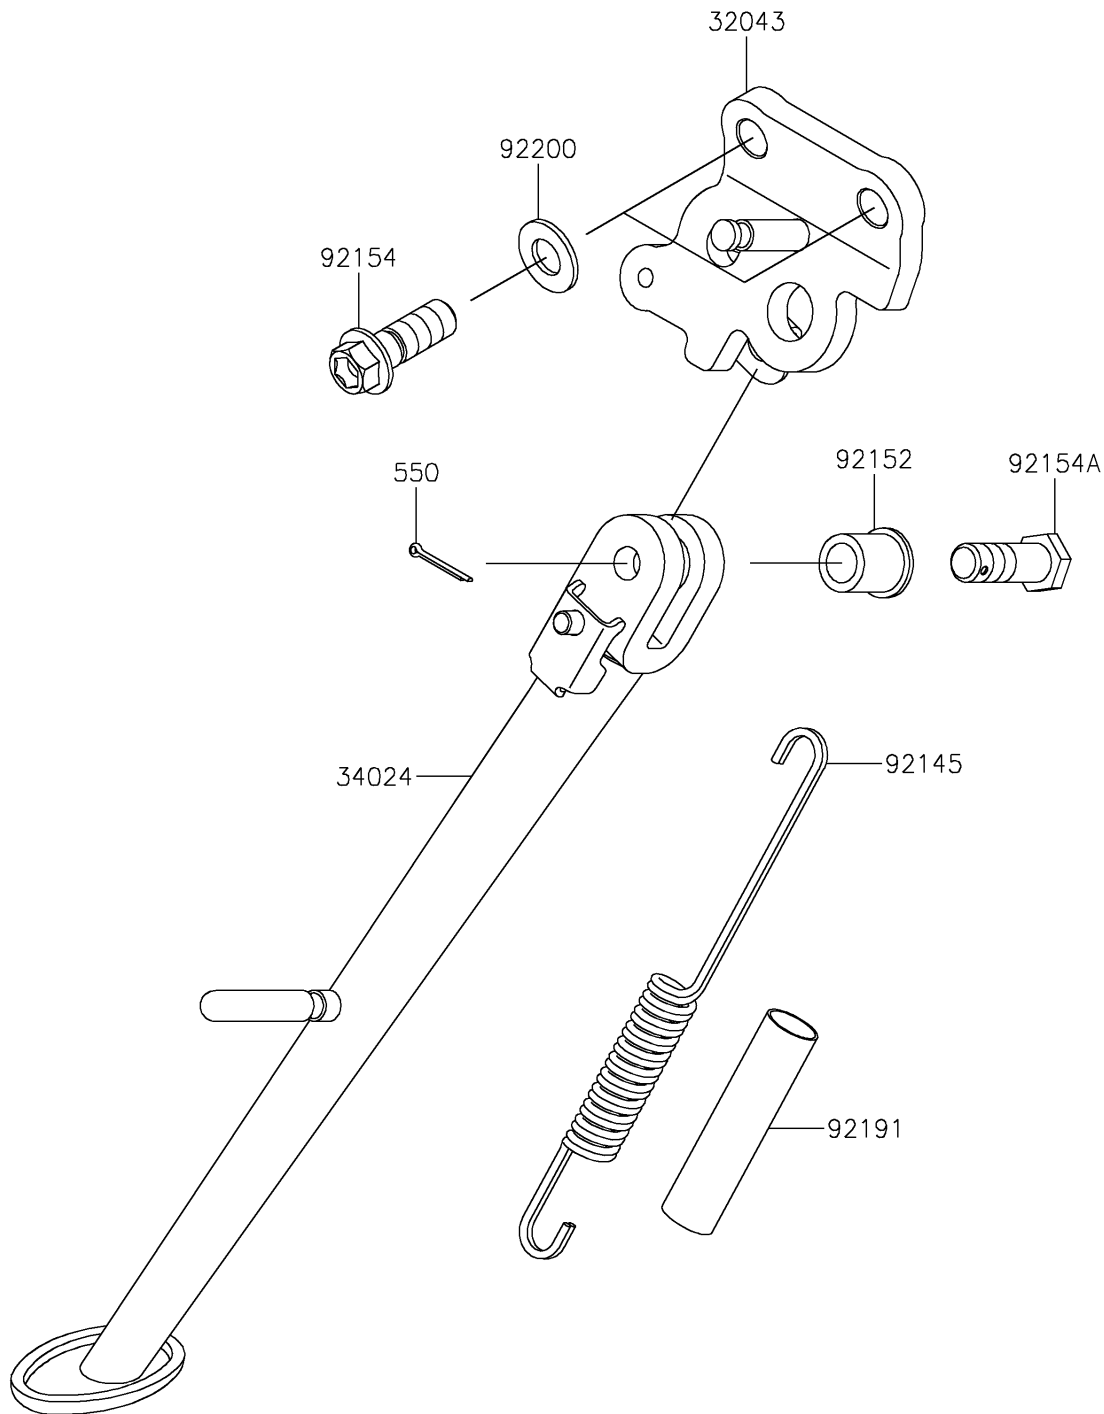

2024 Ninja ZX-10R ABS

PARTS DIAGRAM

Stand(s)

F2190

2024 Ninja ZX-10R ABS

PARTS LIST

Stand(s)

ITEM NAME

PART NUMBER

QUANTITY
