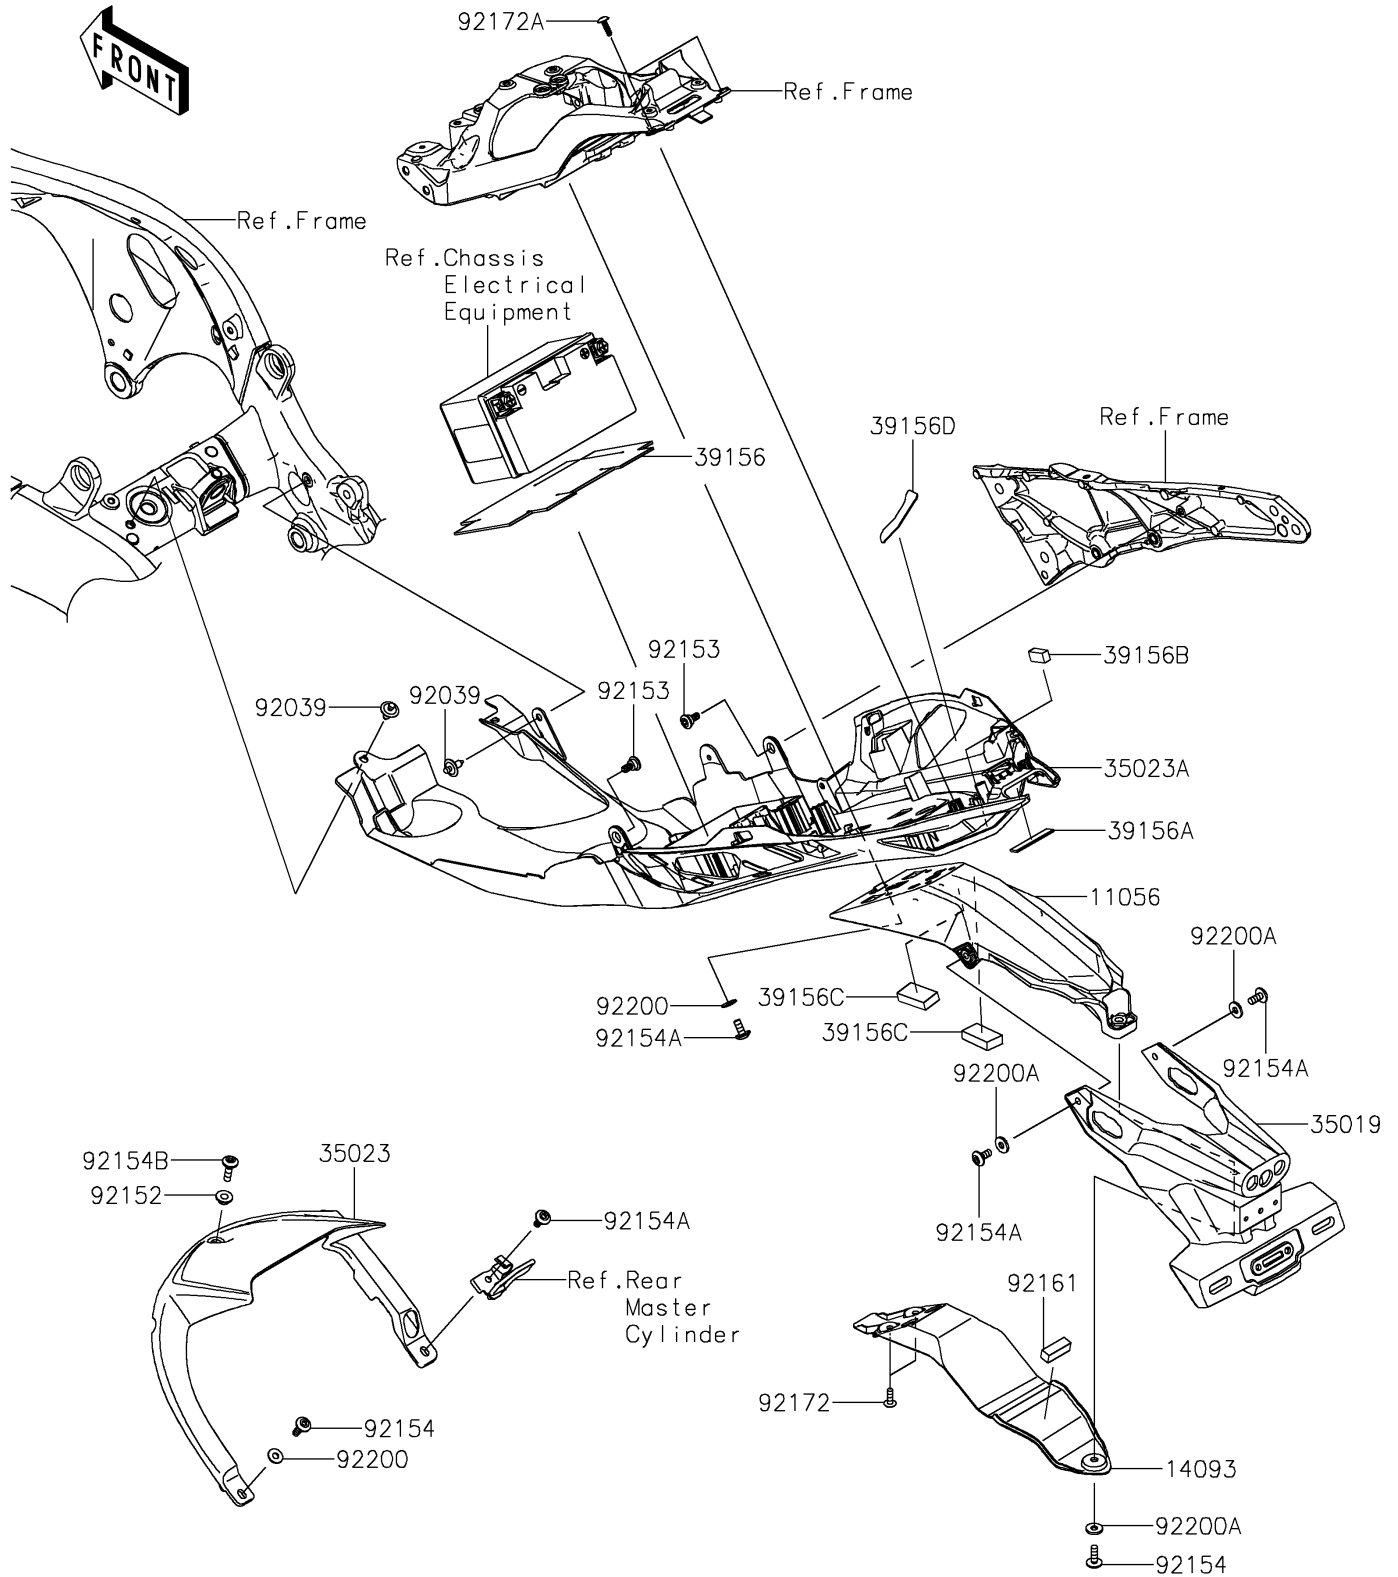

2024 Ninja ZX-10R ABS

PARTS DIAGRAM

Rear Fender(s)

F2172

2024 Ninja ZX-10R ABS

PARTS LIST

Rear Fender(s)

ITEM NAME

PART NUMBER

QUANTITY
