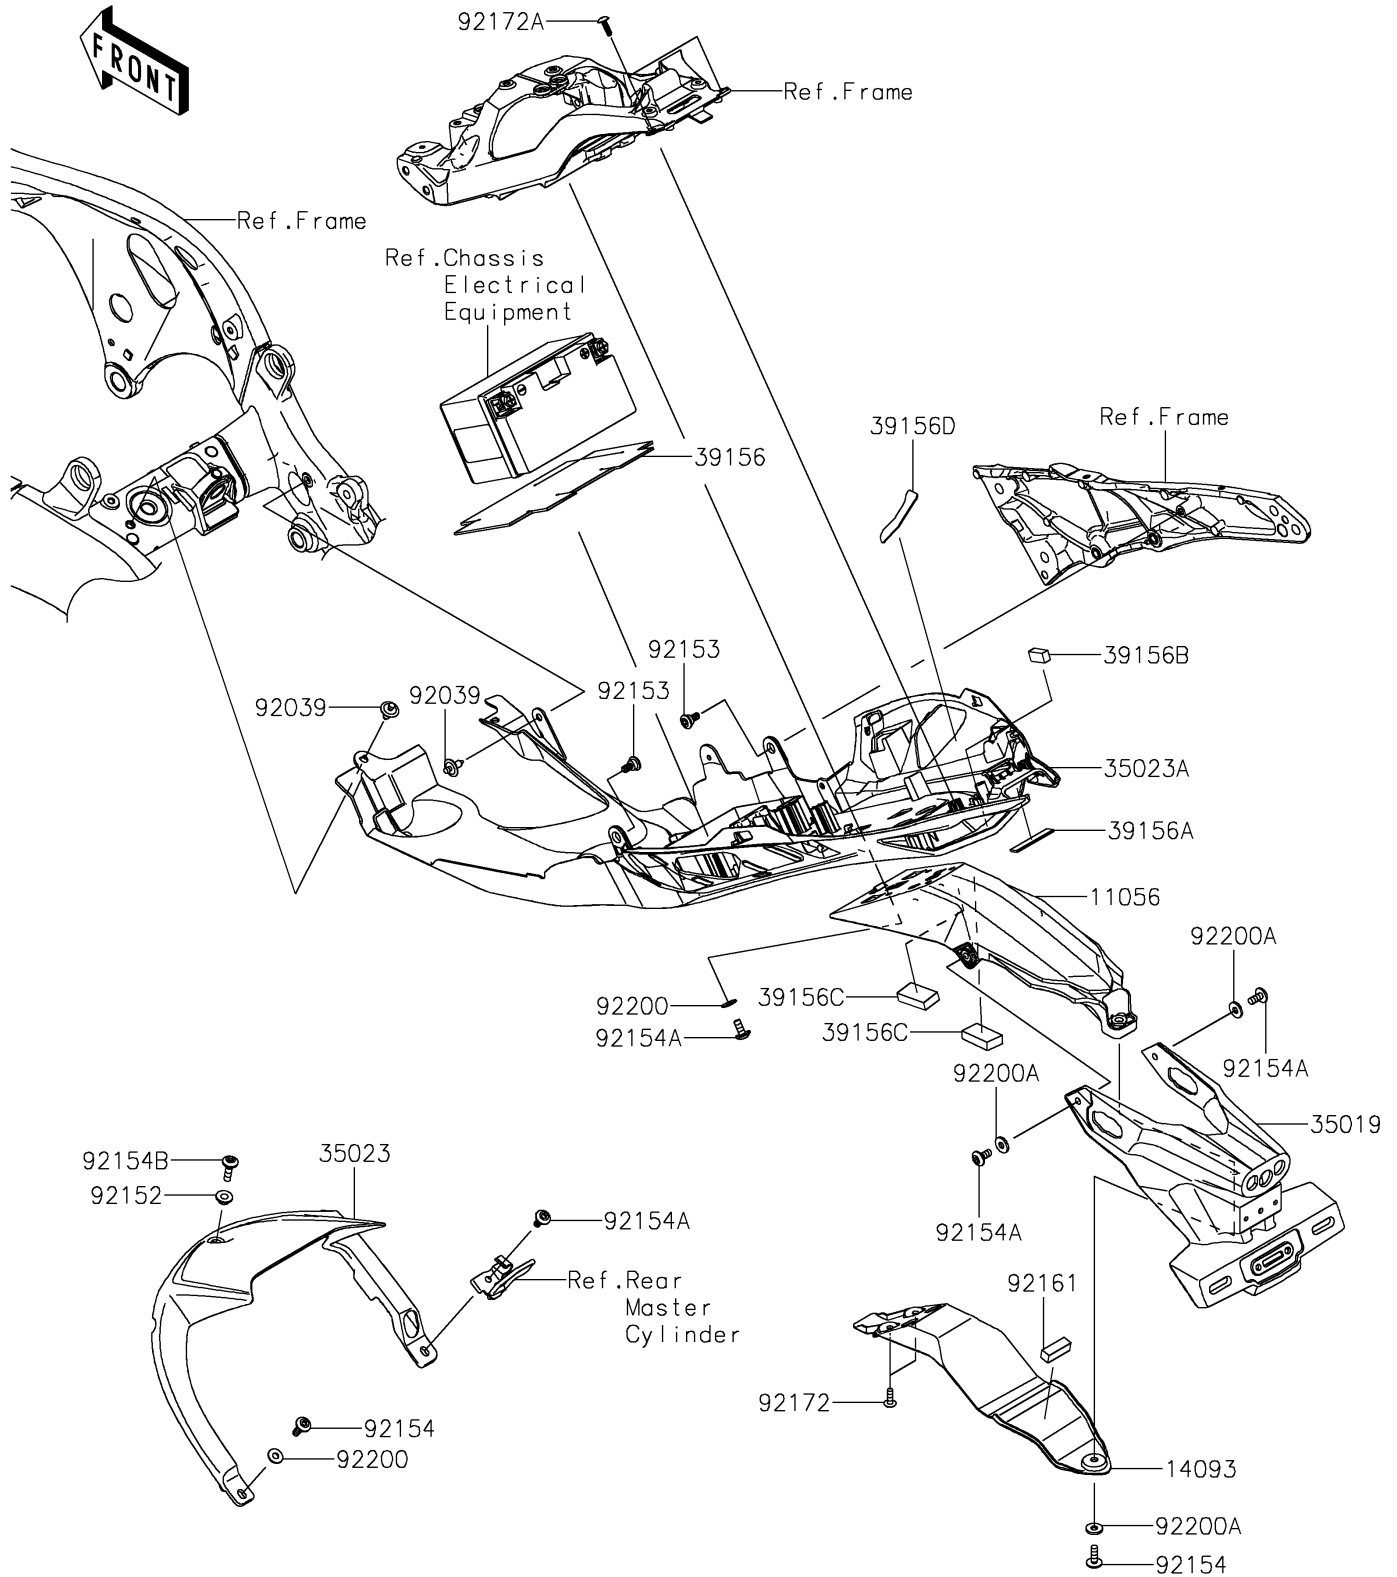

2023 Ninja® ZX-10R ABS KRT Edition

PARTS DIAGRAM

Rear Fender(s)

F2172

2023 Ninja® ZX-10R ABS KRT Edition

Kawasaki
Let the Good Times Roll®

PARTS LIST

Rear Fender(s)

ITEM NAME	PART NUMBER	QUANTITY
BRACKET,FLAP (Ref # 11056)	11056-7677	1
COVER,FLAP (Ref # 14093)	14093-0336	1
FLAP (Ref # 35019)	35019-0667	1
FENDER-REAR,INNER (Ref # 35023)	35023-0188	1
FENDER-REAR (Ref # 35023A)	35023-0477	1
PAD,REAR FENDER (Ref # 39156)	39156-0754	1
PAD,10X50X2 (Ref # 39156A)	39156-1924	1
PAD,20X8X10 (Ref # 39156B)	39156-1968	1
PAD,36X20X9 (Ref # 39156C)	39156-1986	2
PAD,HARNESS,RH (Ref # 39156D)	39156-2736	1
RIVET (Ref # 92039)	92039-1289	2
COLLAR,6.5X10X6.2 (Ref # 92152)	92152-2152	1
BOLT,SOCKET,6MM (Ref # 92153)	92153-1956	2
BOLT,SOCKET,6X18 (Ref # 92154)	92154-1694	2
BOLT,SOCKET,6X14 (Ref # 92154A)	92154-1807	7
BOLT,SOCKET,6X22 (Ref # 92154B)	92154-1810	1
DAMPER,10X30X10 (Ref # 92161)	92161-1835	1
SCREW,TAPPING,5X16 (Ref # 92172)	92172-0175	2
SCREW,TAPPING,5X16 (Ref # 92172A)	92172-0238	2
WASHER,6.2X15X1.2 (Ref # 92200)	92200-1762	5
WASHER,6.5X16X2 (Ref # 92200A)	92200-1834	3