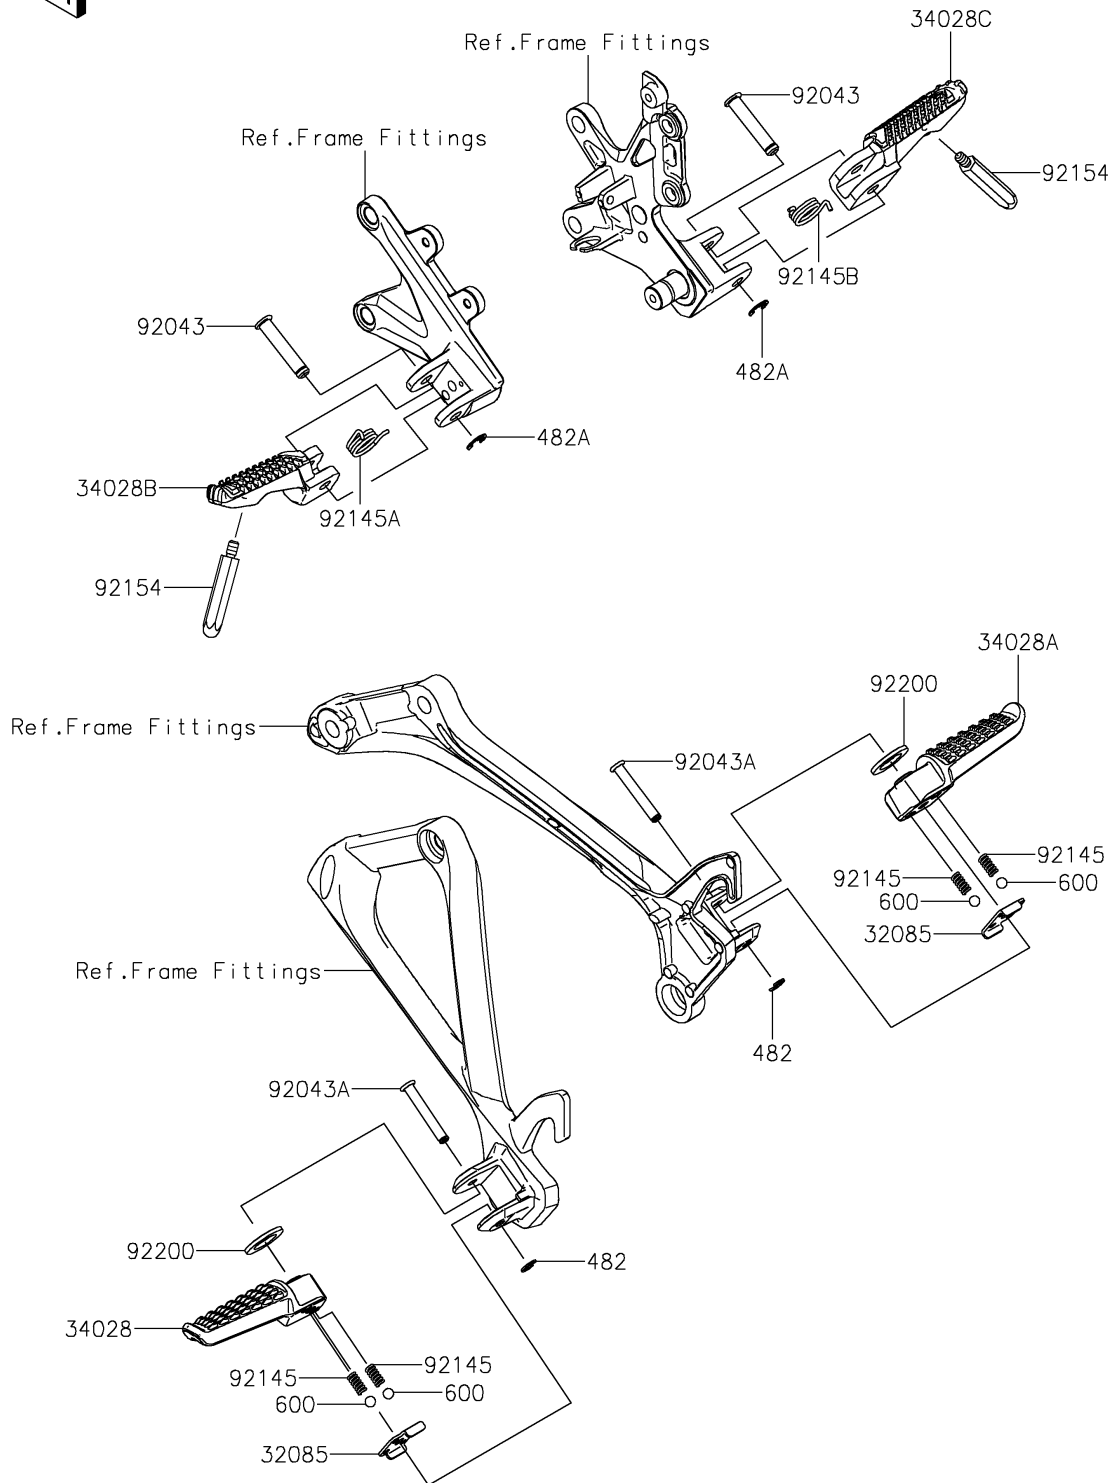

2024 Ninja ZX-10R ABS

PARTS DIAGRAM

Footrests

F2160

2024 Ninja ZX-10R ABS

PARTS LIST

Footrests

ITEM NAME

PART NUMBER

QUANTITY
