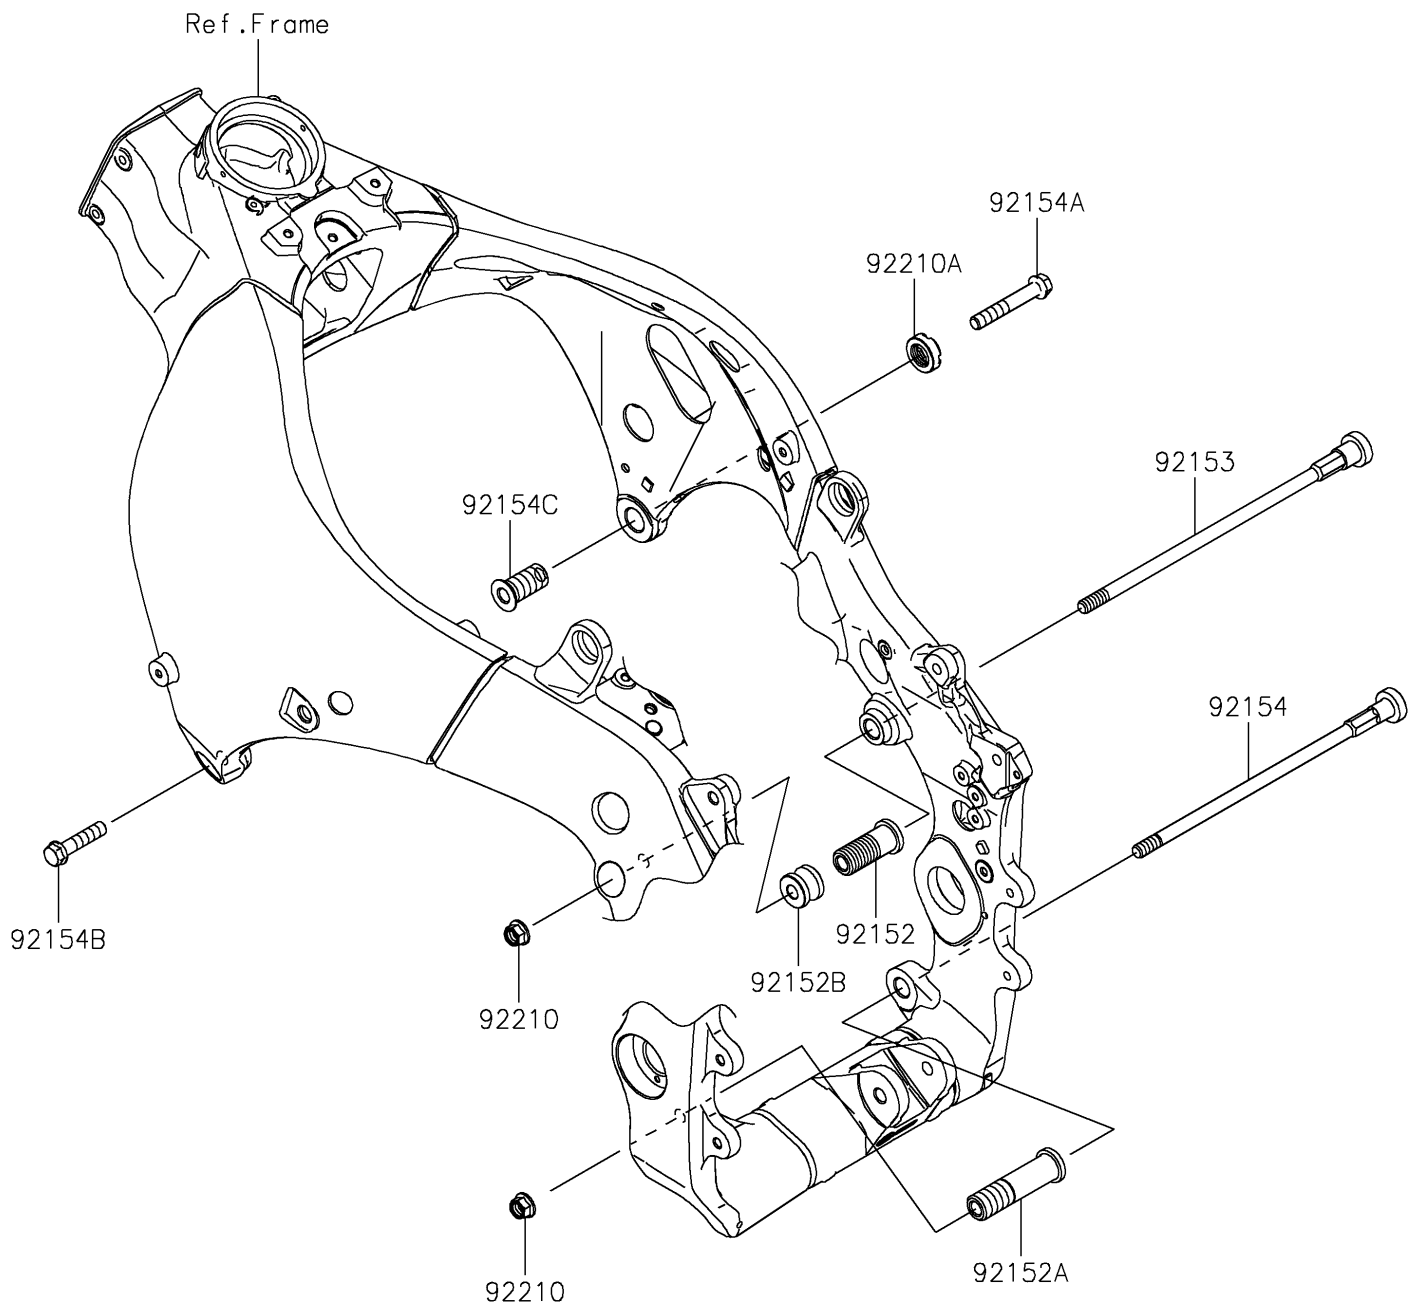

2023 Ninja[®] ZX-10R ABS KRT Edition

PARTS DIAGRAM

Engine Mount

F2122

2023 Ninja[®] ZX-10R ABS KRT Edition

Kawasaki
Let the Good Times Roll[®]

PARTS LIST Engine Mount

ITEM NAME	PART NUMBER	QUANTITY
-----------	-------------	----------
