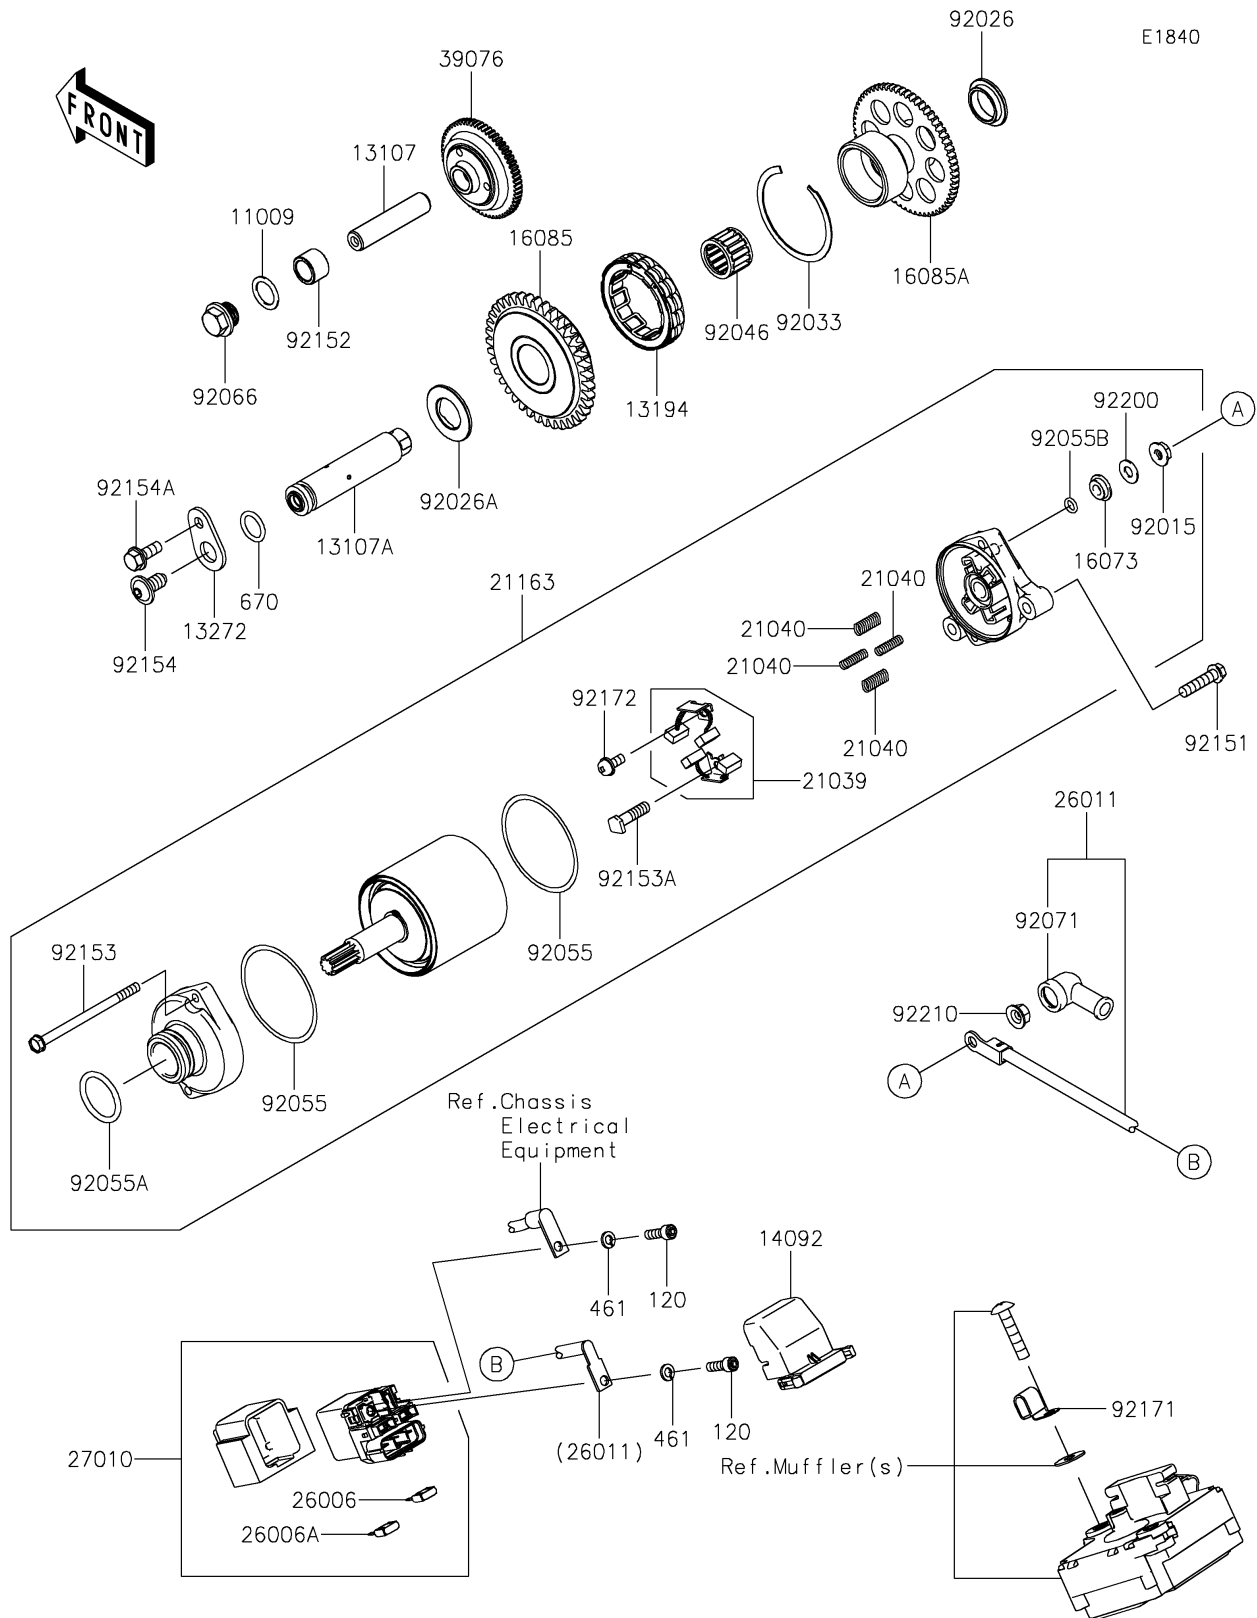

2024 Ninja ZX-10R ABS

PARTS DIAGRAM

Starter Motor

2024 Ninja ZX-10R ABS

PARTS LIST

Starter Motor

ITEM NAME

PART NUMBER

QUANTITY
