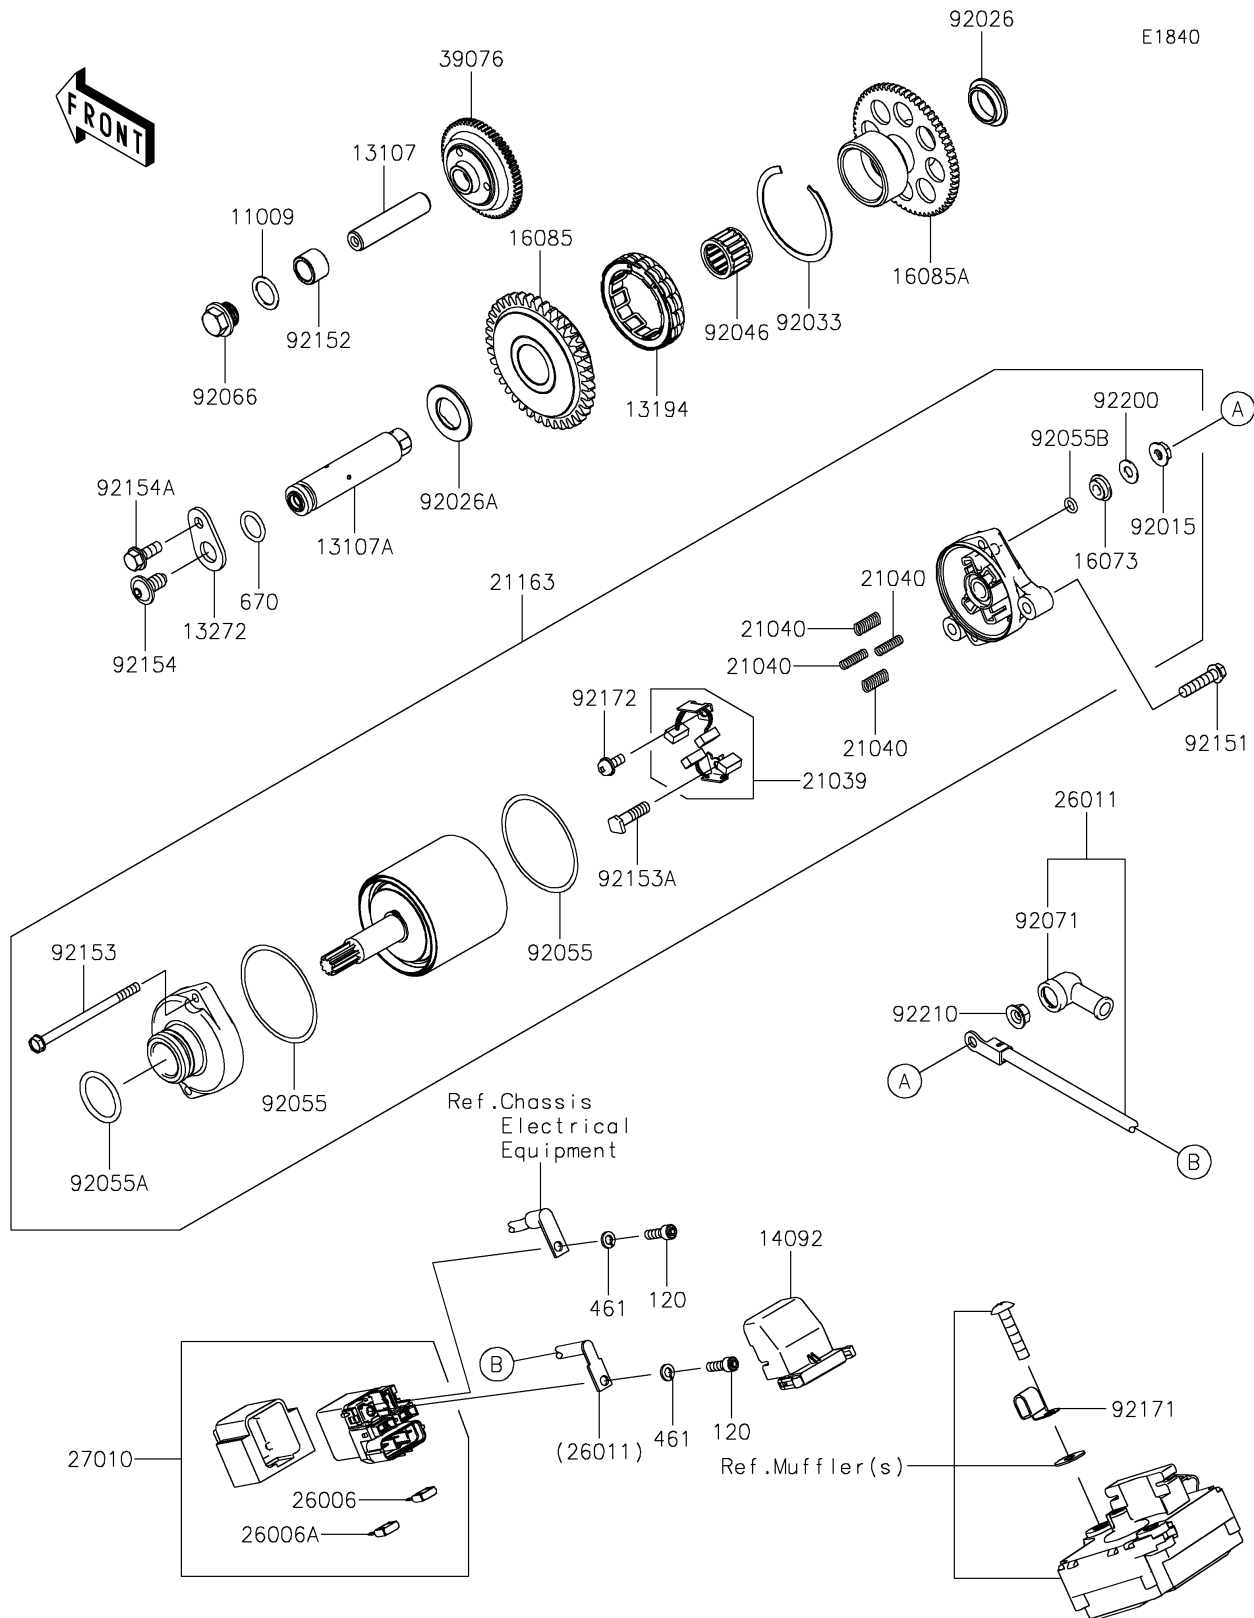

2023 Ninja® ZX-10R ABS KRT Edition

PARTS DIAGRAM

Starter Motor

2023 Ninja[®] ZX-10R ABS KRT Edition

PARTS LIST

Starter Motor

ITEM NAME	PART NUMBER	QUANTITY
-----------	-------------	----------
