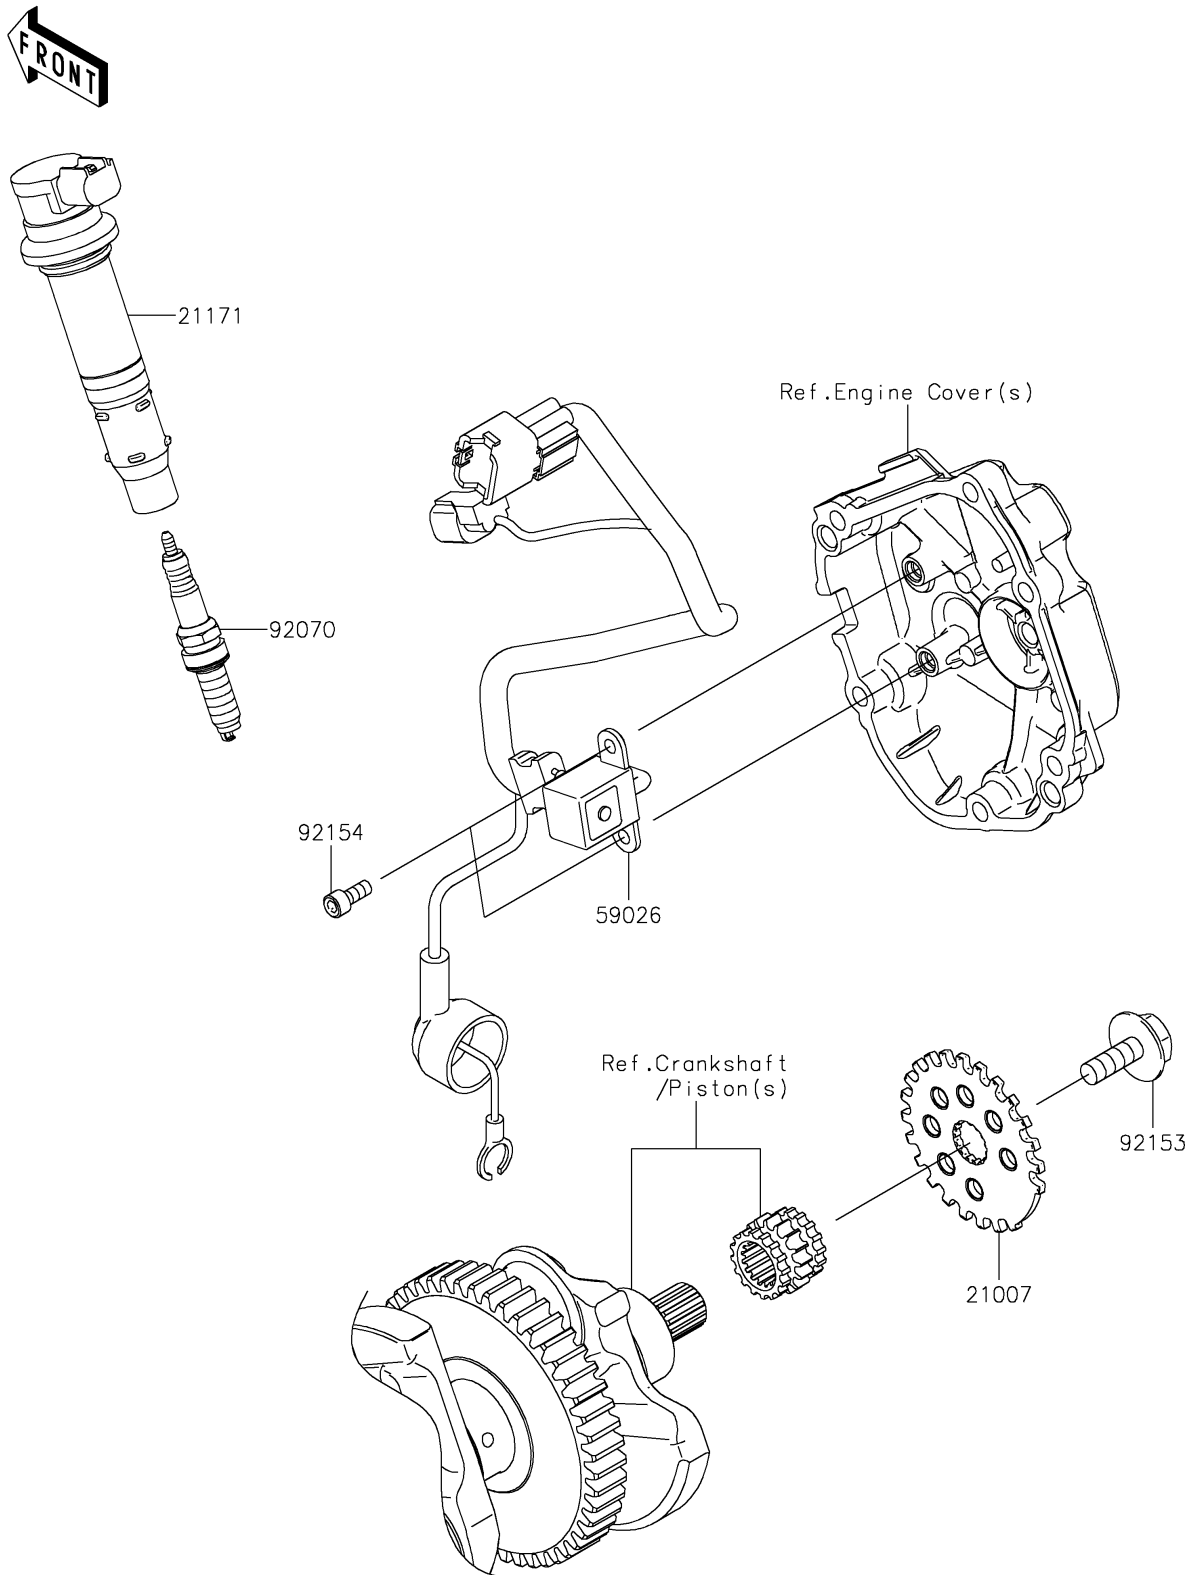

2024 Ninja ZX-10R ABS

PARTS DIAGRAM

Ignition System

E1830

2024 Ninja ZX-10R ABS

PARTS LIST

Ignition System

ITEM NAME

PART NUMBER

QUANTITY
