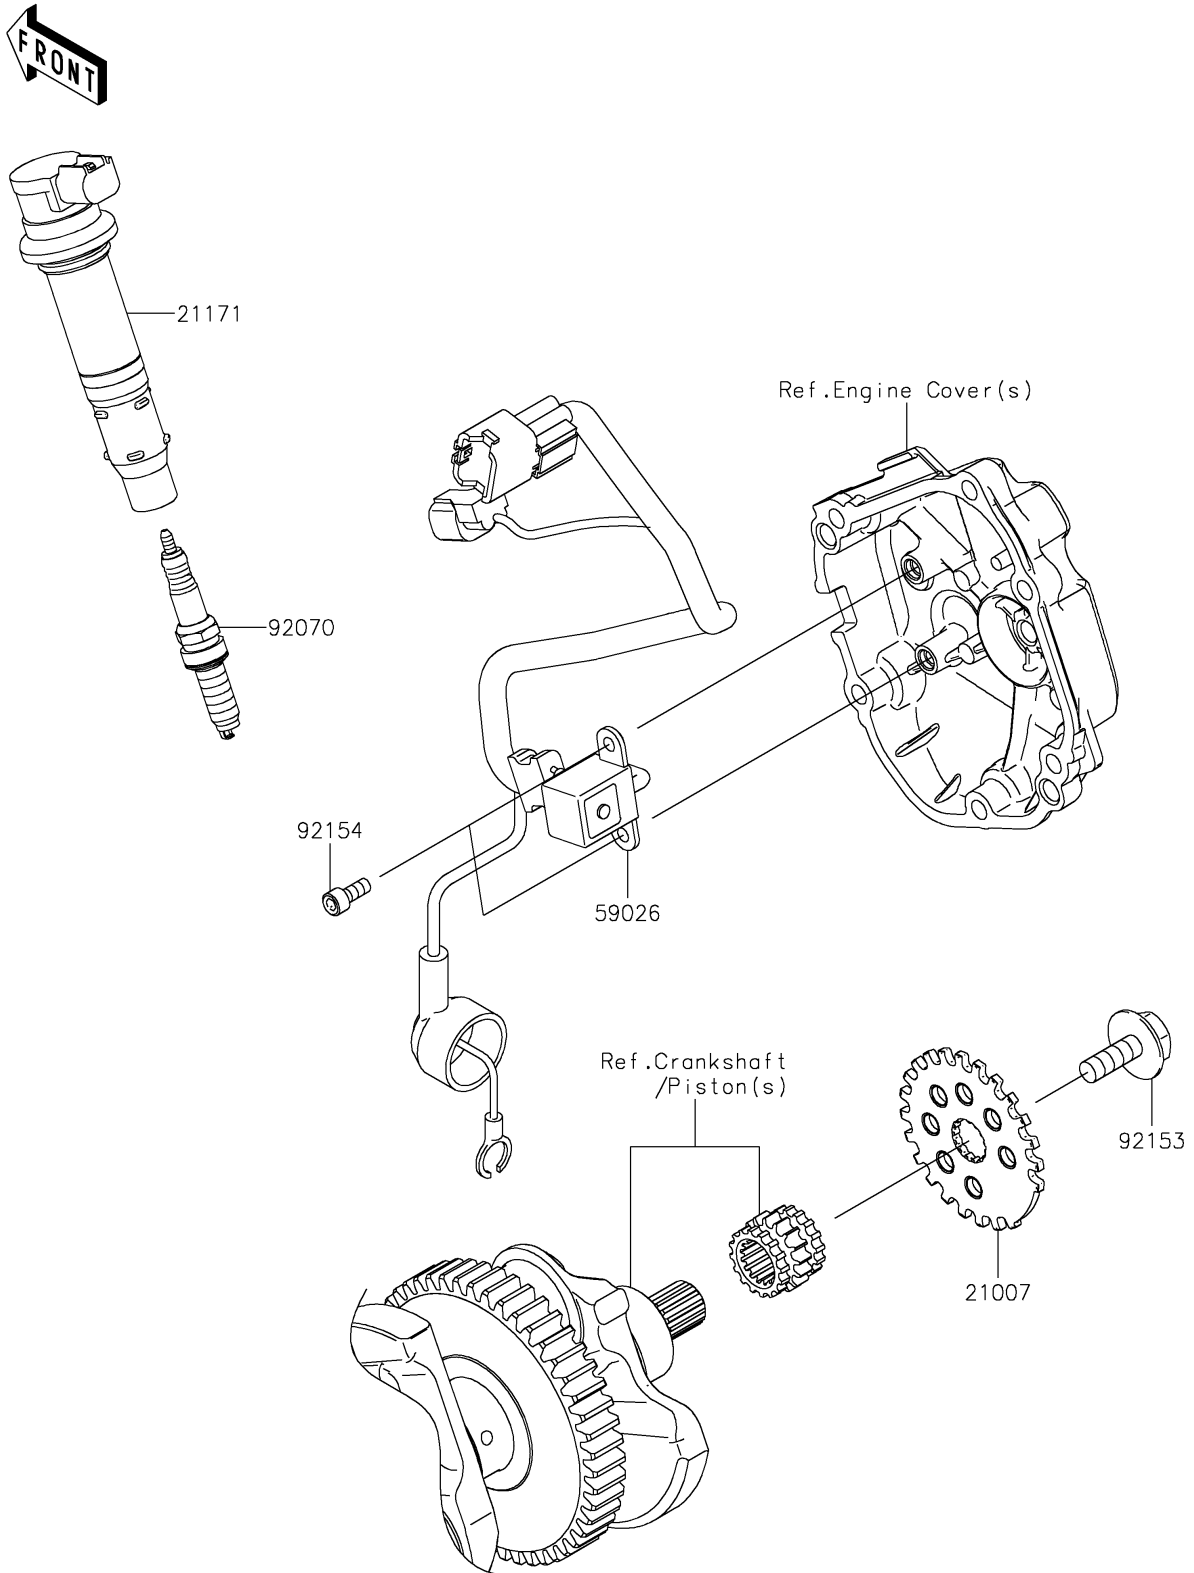

2024 Ninja® ZX-10R ABS

PARTS DIAGRAM

Ignition System

E1830

2024 Ninja® ZX-10R ABS

PARTS LIST

Ignition System

ITEM NAME	PART NUMBER	QUANTITY
ROTOR,PULSING (Ref # 21007)	21007-0705	1
COIL-ASSY-IGNITION (Ref # 21171)	21171-0756	4
COIL-PULSING (Ref # 59026)	59026-0044	1
PLUG-SPARK,SILMAR9B9(NGK) (Ref # 92070)	92070-0047	4
BOLT,FLANGED,8X23 (Ref # 92153)	92153-0549	1
BOLT,SOCKET,5X12 (Ref # 92154)	92154-0503	2