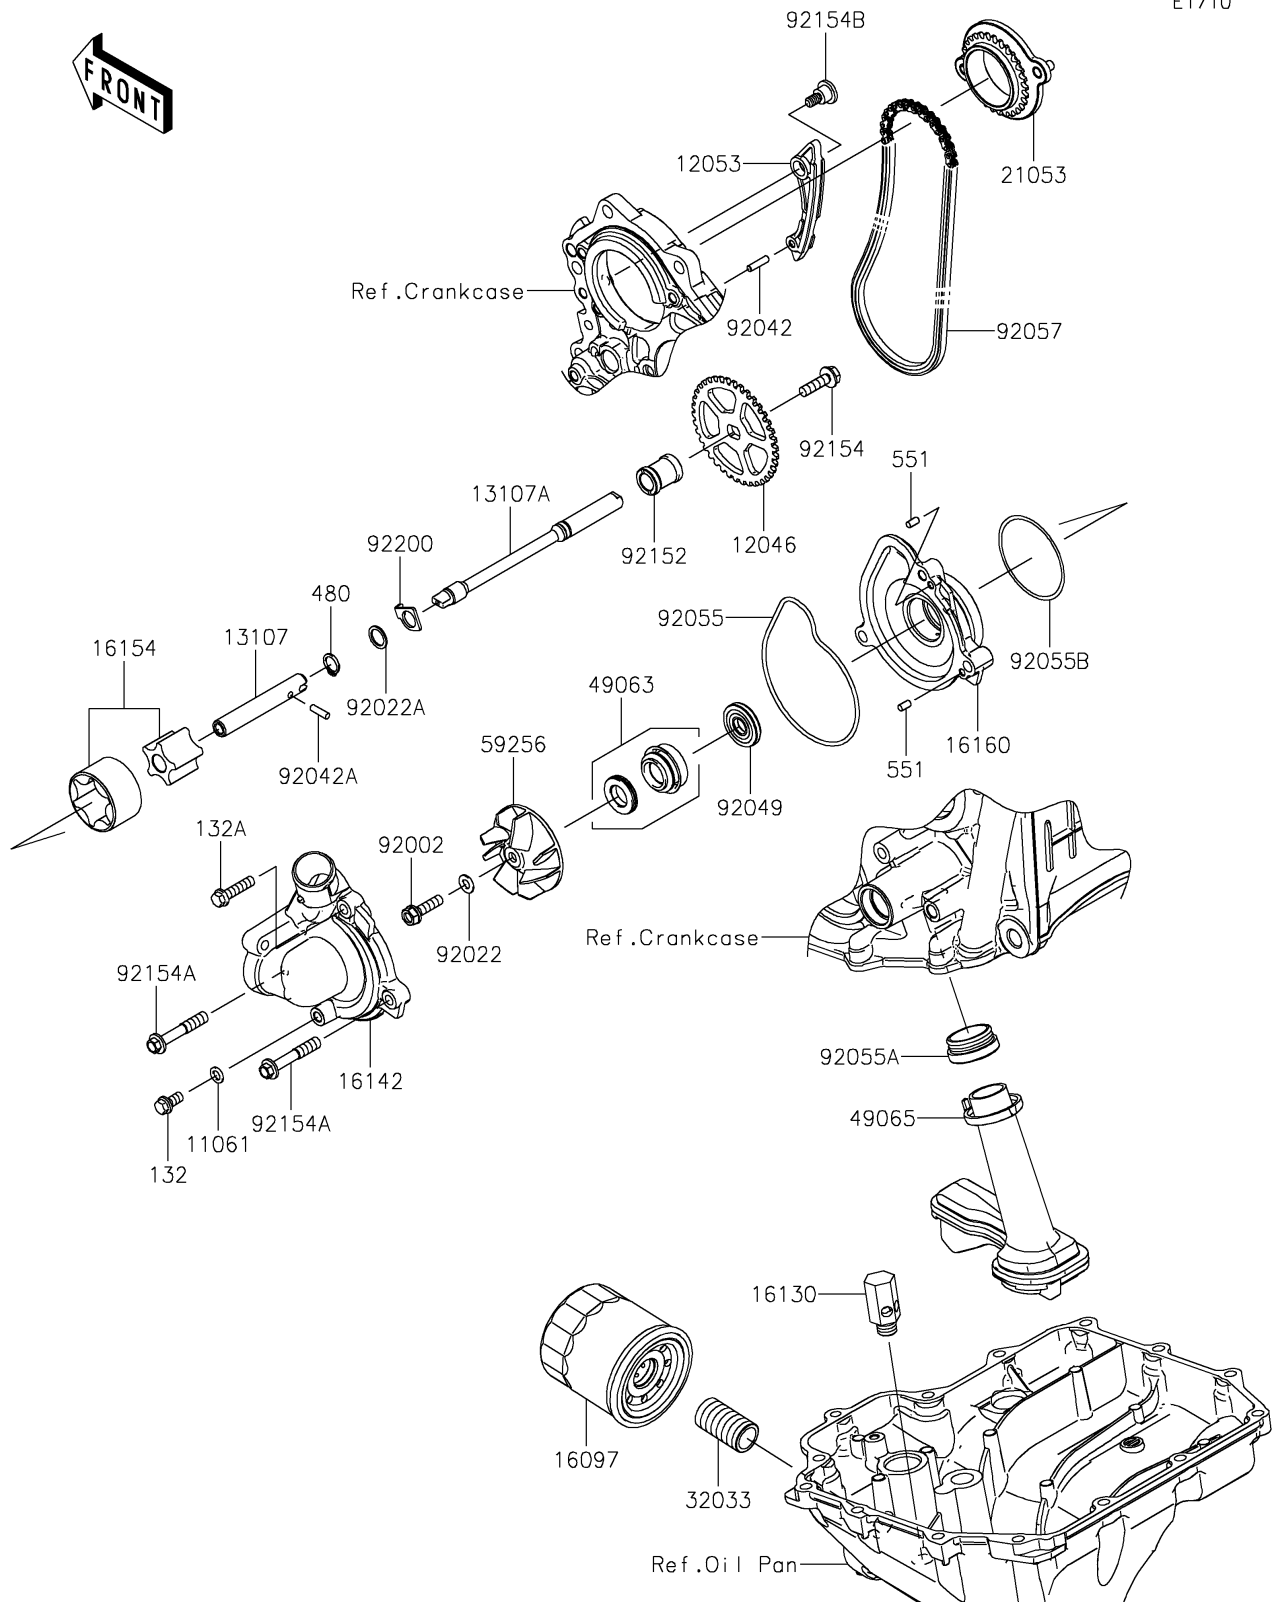

2024 Ninja ZX-10R ABS

PARTS DIAGRAM

Oil Pump/Oil Filter

E1710

2024 Ninja ZX-10R ABS

PARTS LIST

Oil Pump/Oil Filter

ITEM NAME

PART NUMBER

QUANTITY
