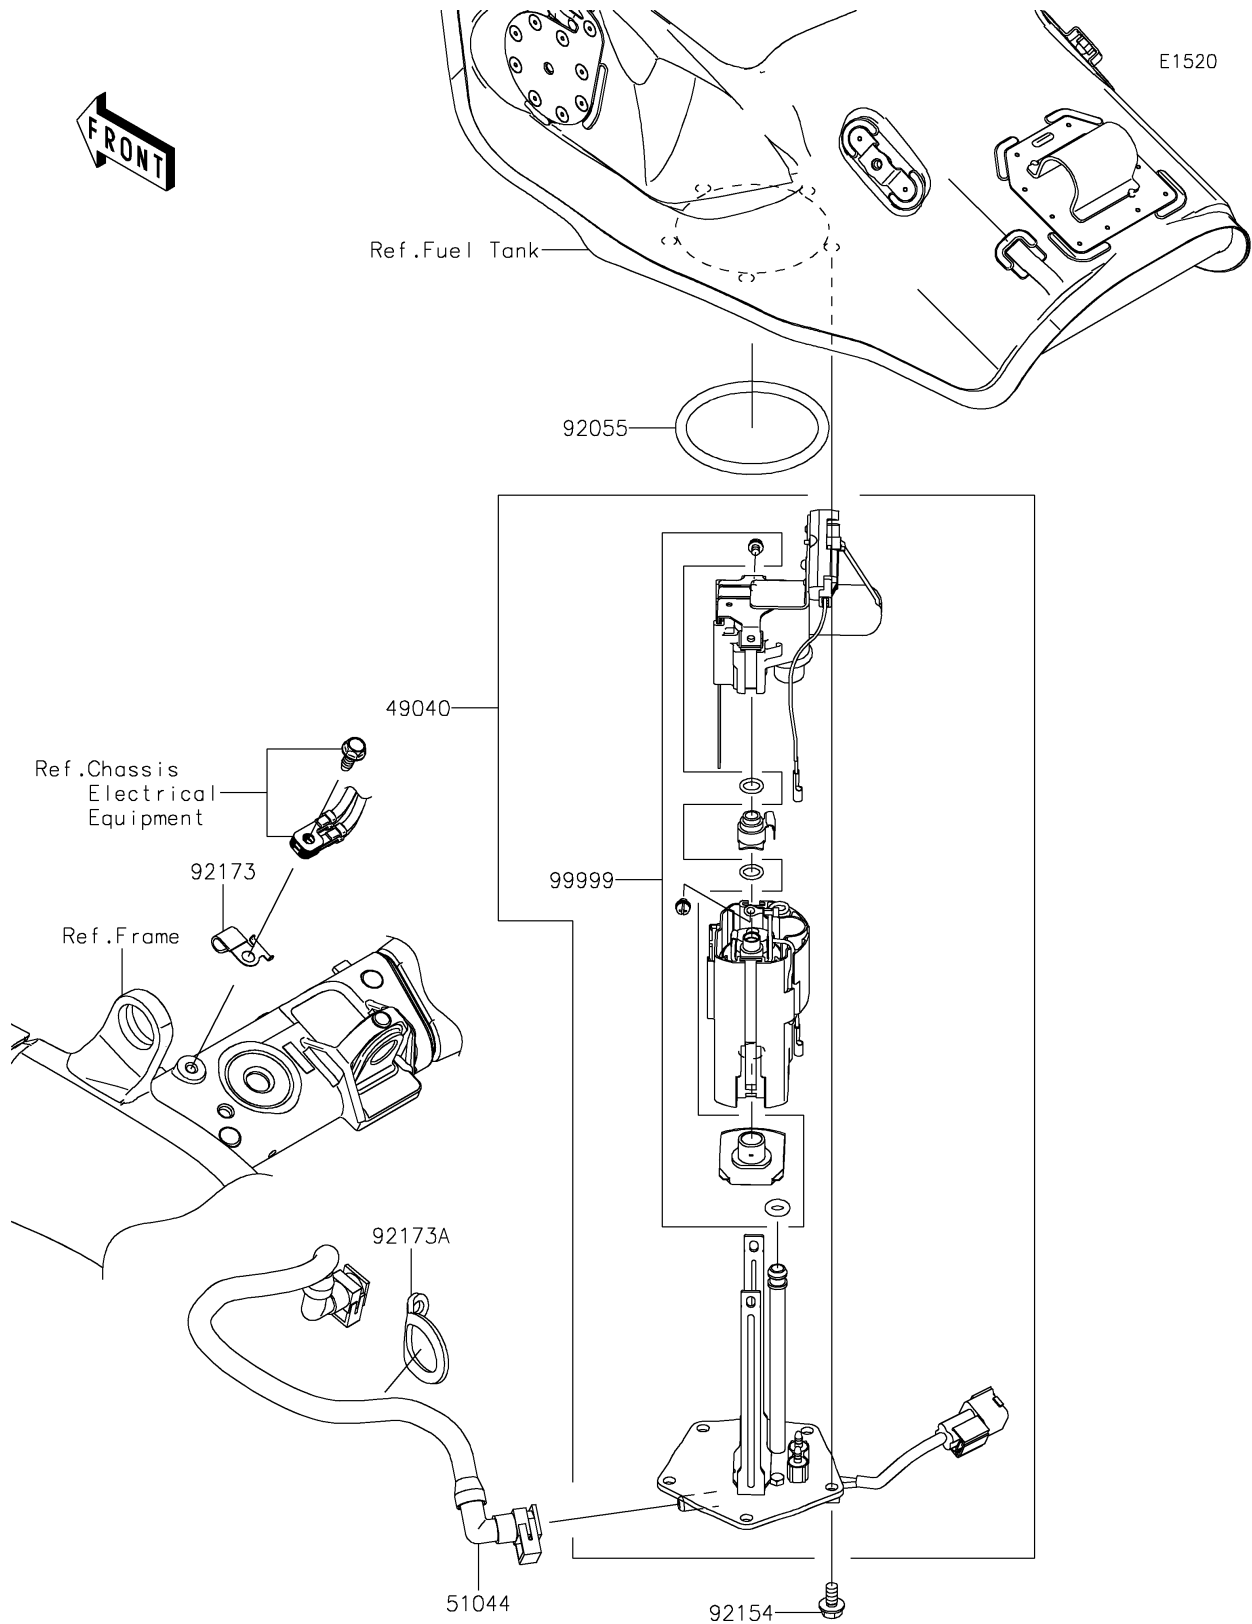

2024 Ninja ZX-10R ABS

PARTS DIAGRAM

Fuel Pump

2024 Ninja ZX-10R ABS

PARTS LIST

Fuel Pump

ITEM NAME

PART NUMBER

QUANTITY
