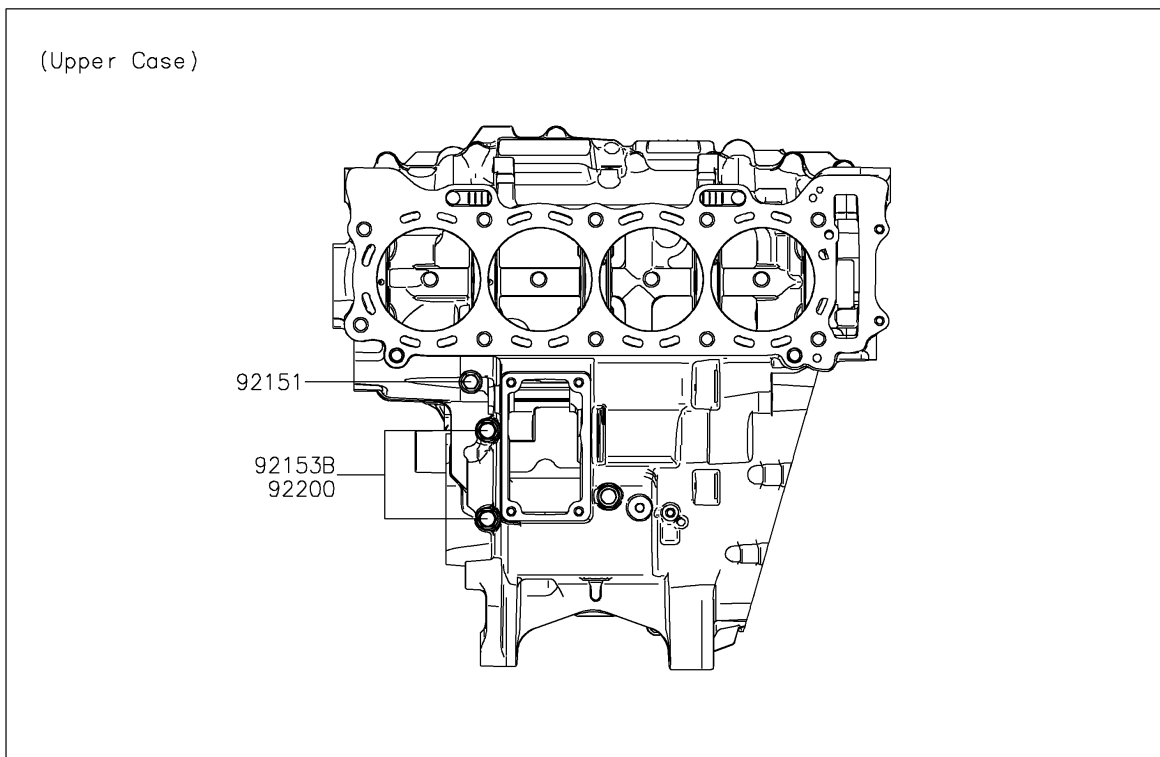

2023 Ninja® ZX-10R ABS

PARTS DIAGRAM

Crankcase Bolt Pattern

E1412

2023 Ninja® ZX-10R ABS

PARTS LIST

Crankcase Bolt Pattern

ITEM NAME

PART NUMBER

QUANTITY
