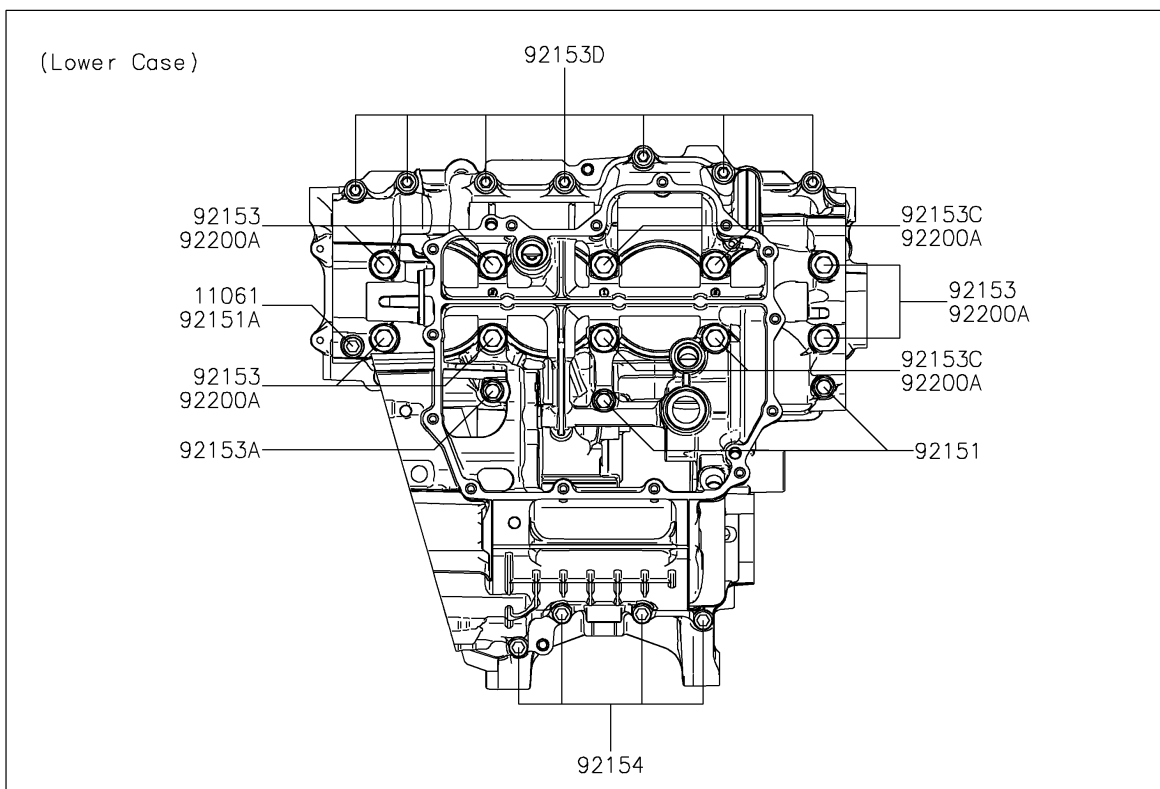

2023 Ninja® ZX-10R ABS

PARTS DIAGRAM

Crankcase Bolt Pattern

E1412

2023 Ninja® ZX-10R ABS

PARTS LIST

Crankcase Bolt Pattern

ITEM NAME

PART NUMBER

QUANTITY
