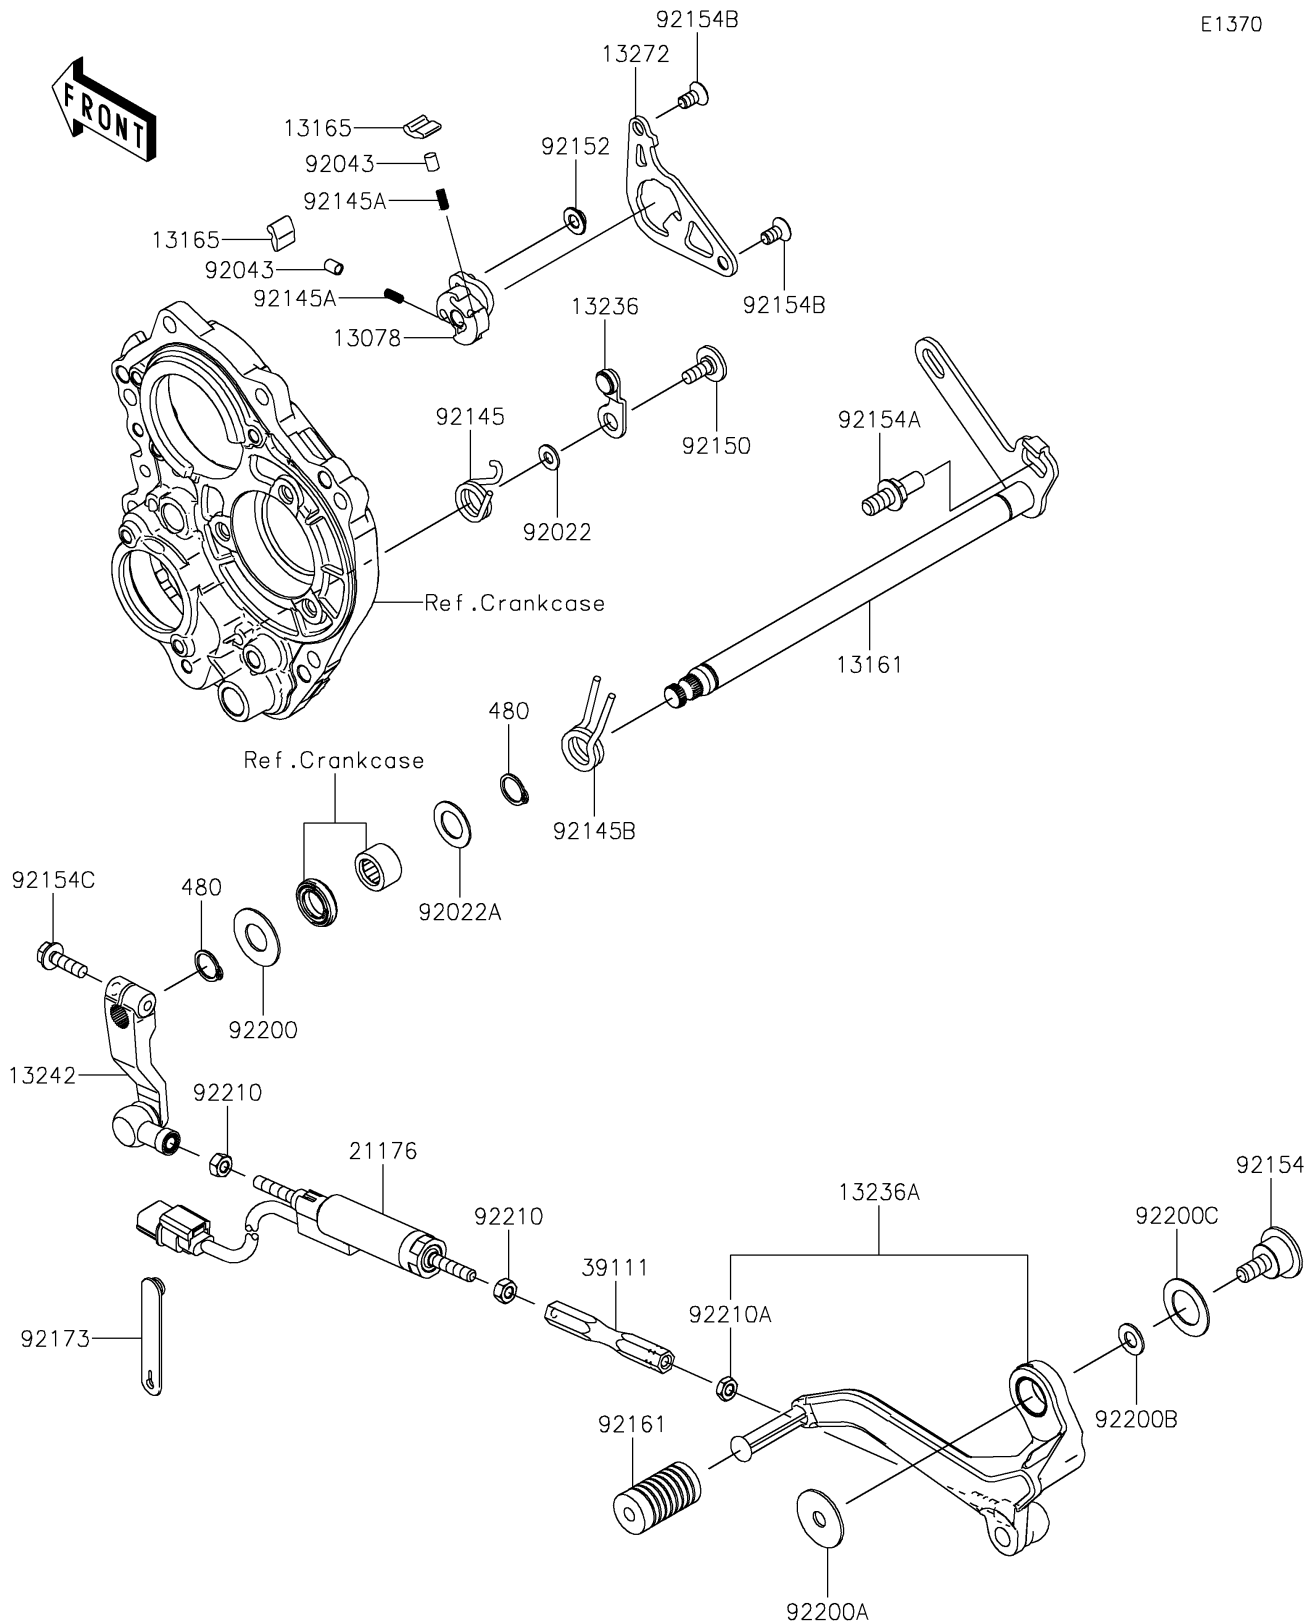

2023 Ninja® ZX-10R ABS KRT Edition

PARTS DIAGRAM

Gear Change Mechanism

E1370

2023 Ninja[®] ZX-10R ABS KRT Edition

PARTS LIST

Gear Change Mechanism

ITEM NAME	PART NUMBER	QUANTITY
-----------	-------------	----------
