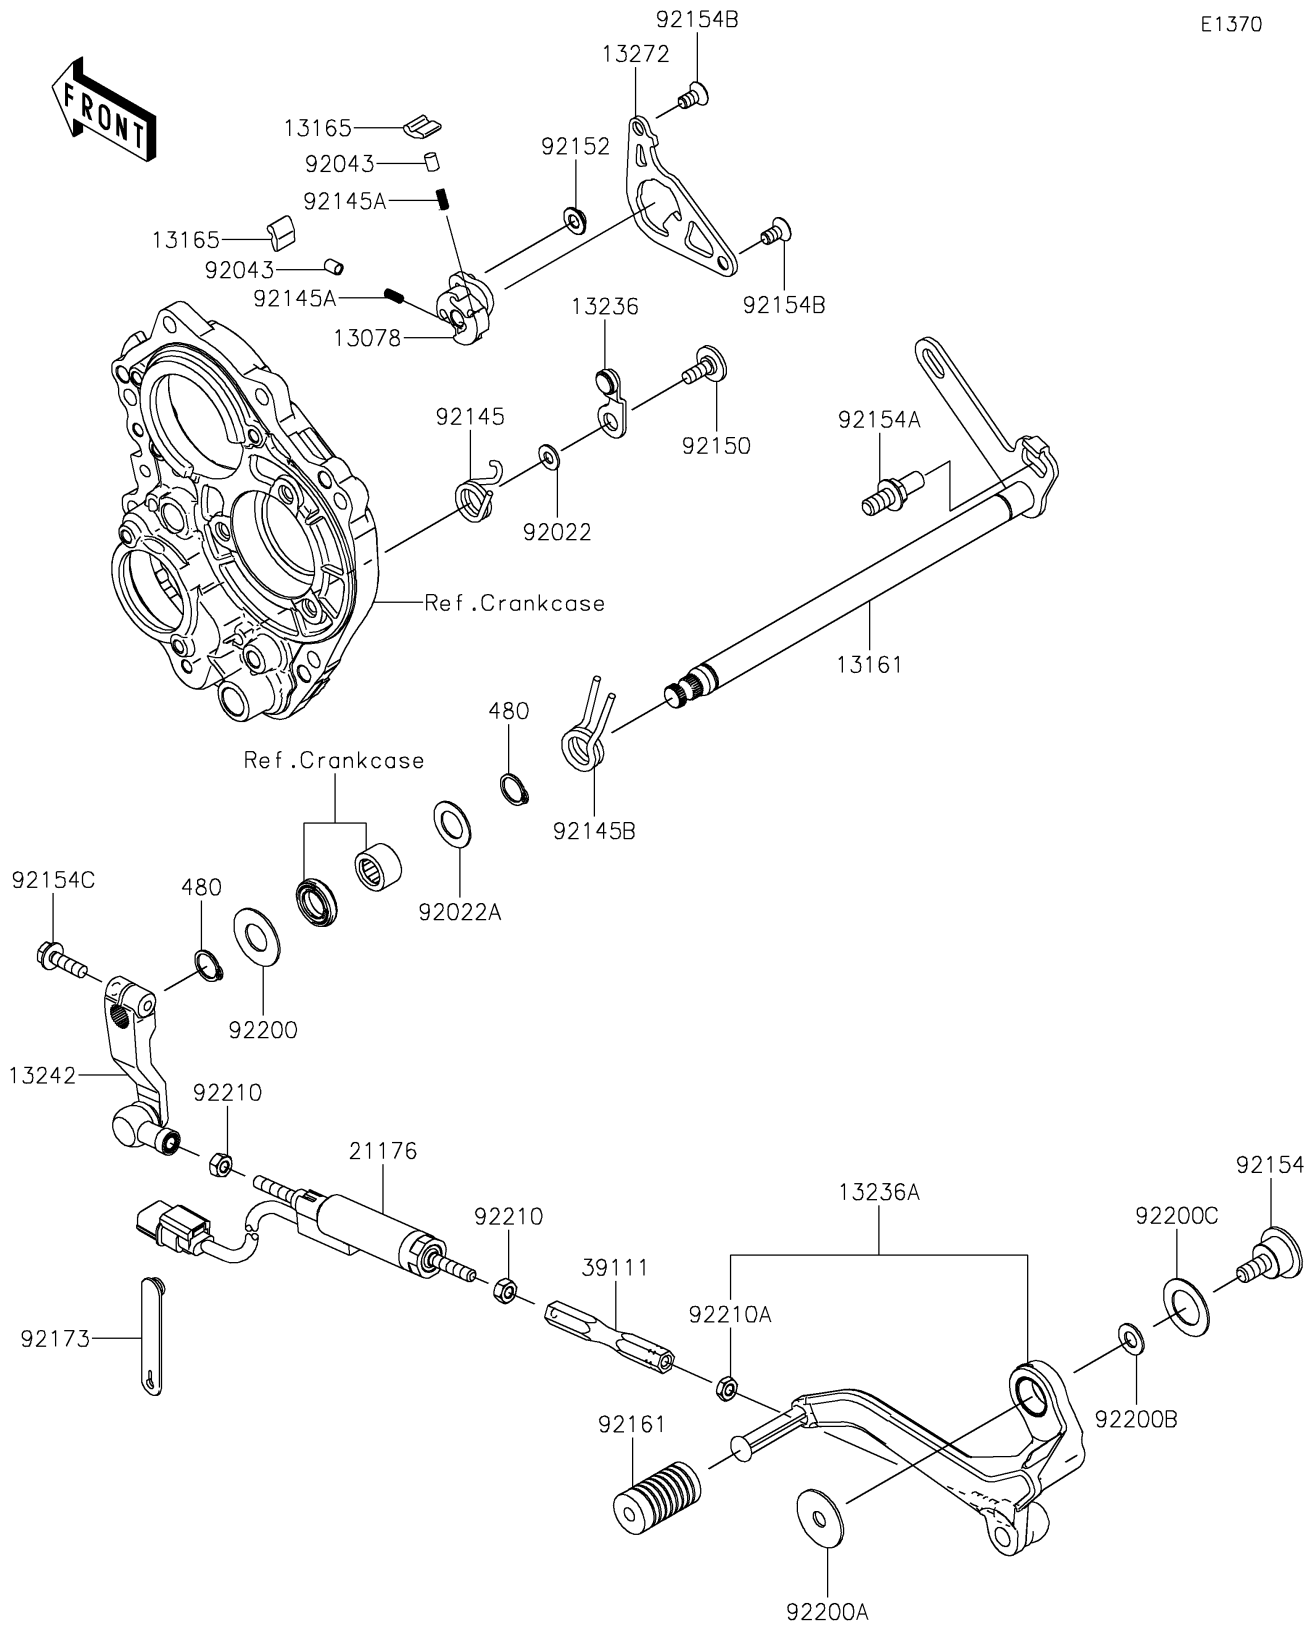

2022 Ninja[®] ZX[™]-10R ABS

PARTS DIAGRAM

Gear Change Mechanism

E1370

2022 Ninja® ZX™-10R ABS

PARTS LIST

Gear Change Mechanism

ITEM NAME

PART NUMBER

QUANTITY
